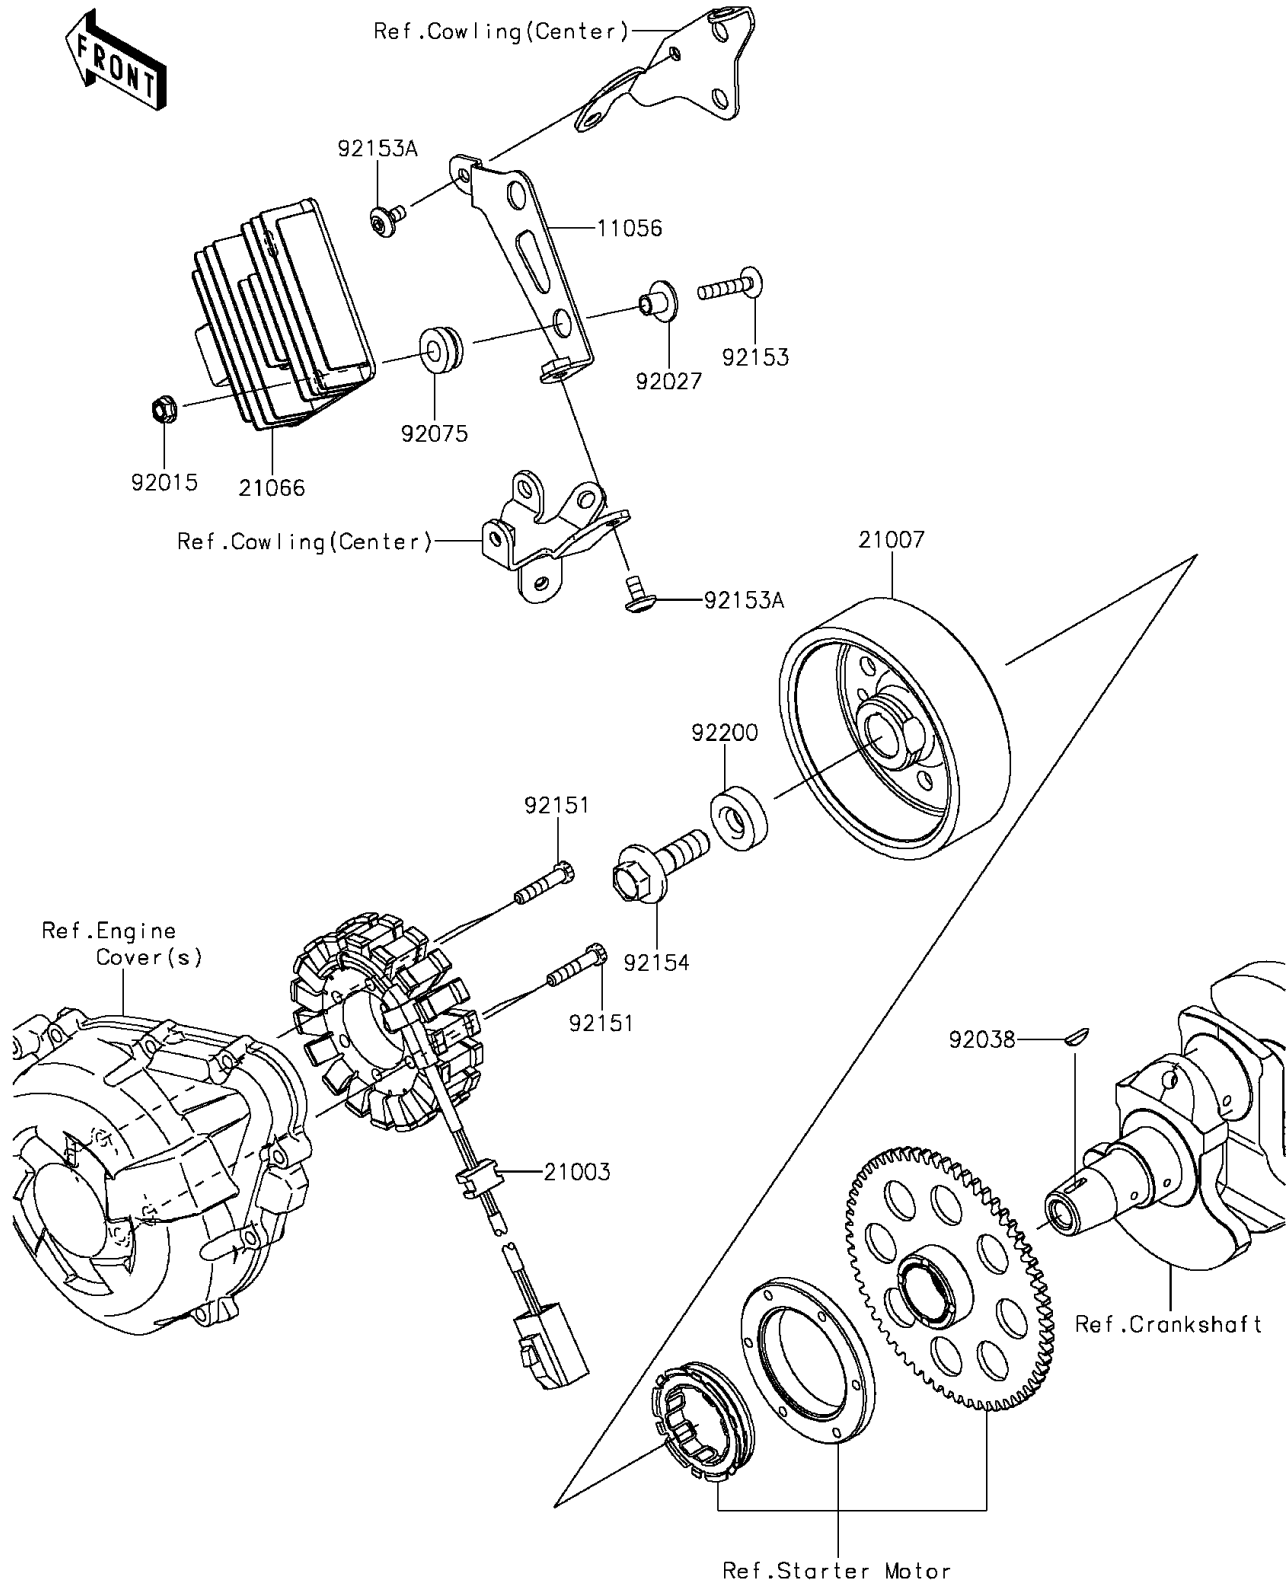

2015 Z1000 ABS PARTS DIAGRAM

Generator

E1810

2015 Z1000 ABS PARTS LIST

Generator

ITEM NAME	PART NUMBER	QUANTITY
BRACKET (Ref # 11056)	11056-2481	1
STATOR (Ref # 21003)	21003-0122	1
ROTOR (Ref # 21007)	21007-0583	1
REGULATOR-VOLTAGE (Ref # 21066)	21066-0720	1
NUT,FLANGED,6MM,BLACK (Ref # 92015)	92015-1233	2
COLLAR,FLANGED,L=12.1,BLACK (Ref # 92027)	92027-1651	2
KEY (Ref # 92038)	92038-1060	1
DAMPER (Ref # 92075)	92075-277	2
BOLT,6X30 (Ref # 92151)	92151-1626	4
BOLT,SOCKET,6X30 (Ref # 92153)	92153-1528	2
BOLT,SOCKET,6X12 (Ref # 92153A)	92153-1948	2
BOLT,FLANGED,12X40 (Ref # 92154)	92154-0347	1
WASHER,12X34X9 (Ref # 92200)	92200-0369	1