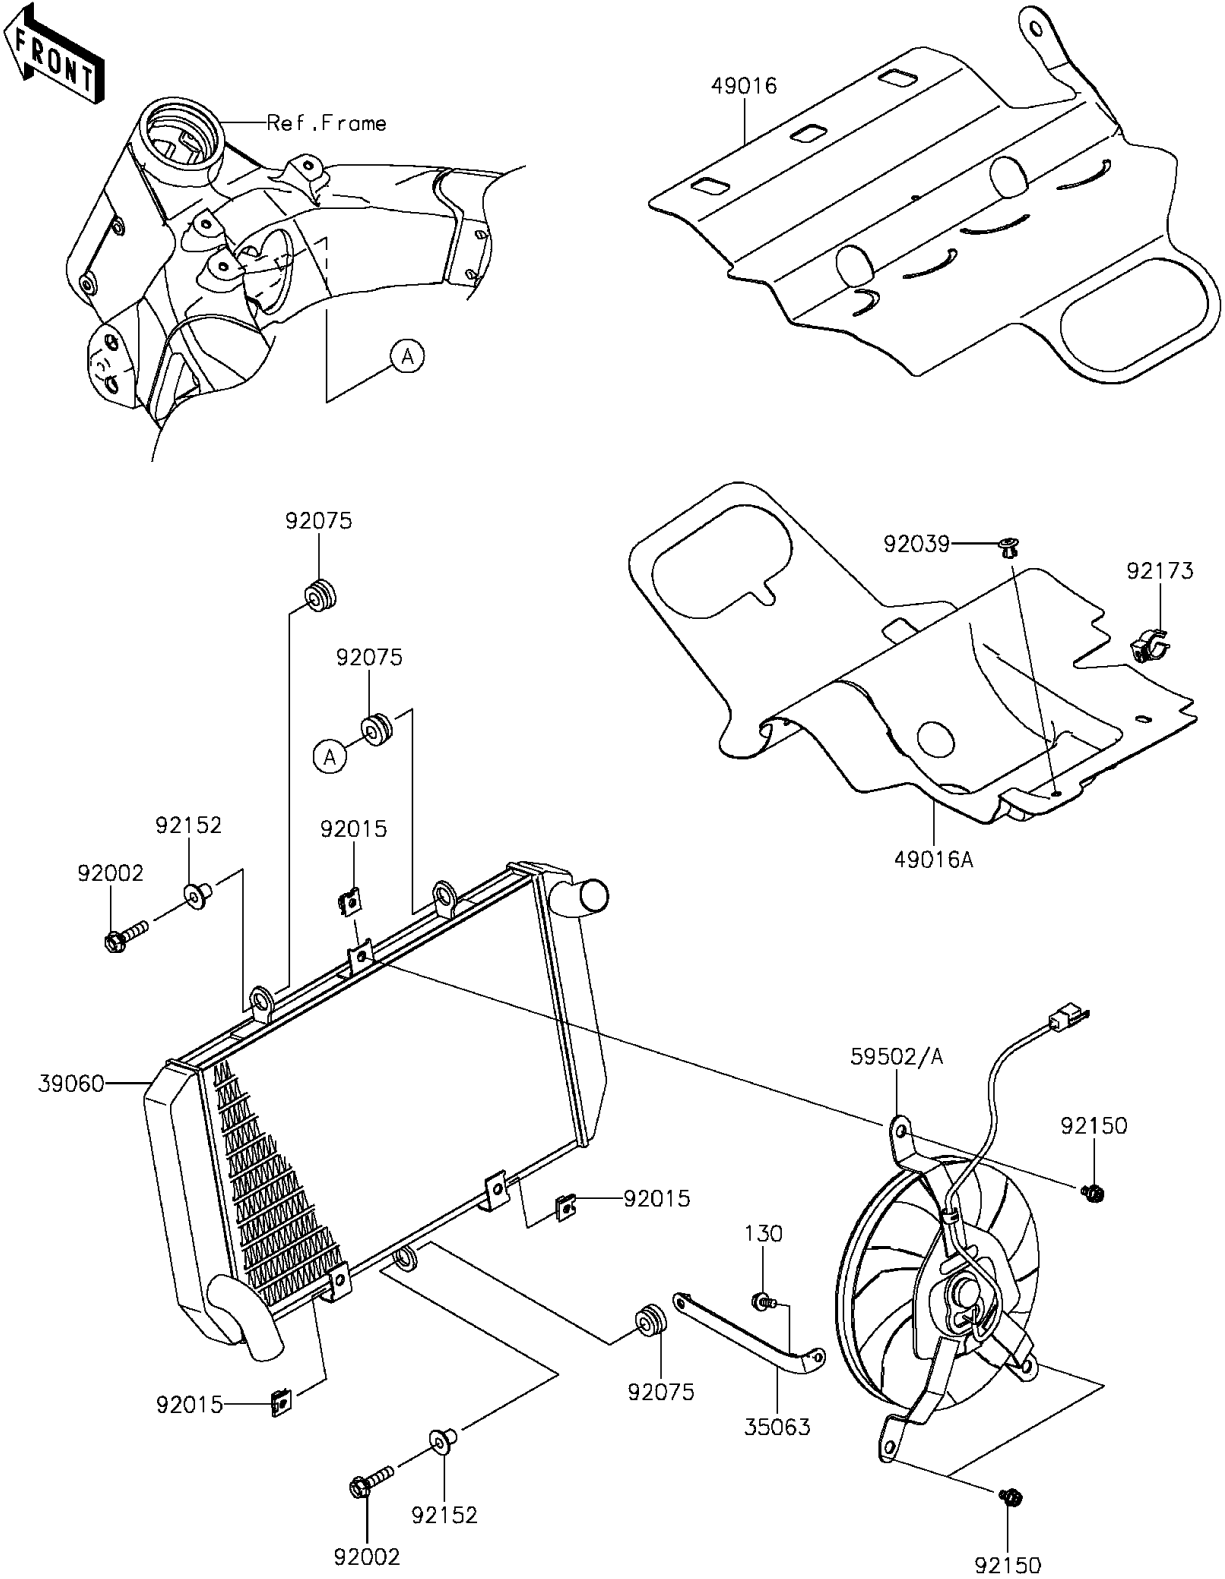

2014 Z1000 ABS PARTS DIAGRAM

Radiator

E3032

2014 Z1000 ABS PARTS LIST

Radiator

ITEM NAME	PART NUMBER	QUANTITY
BOLT-FLANGED,6X16 (Ref # 130)	130CC0616	1
STAY (Ref # 35063)	35063-0761	1
RADIATOR (Ref # 39060)	39060-0072	1
COVER-SEAL (Ref # 49016)	49016-0609	1
COVER-SEAL (Ref # 49016A)	49016-0612	1
FAN-ASSY (Ref # 59502)	59502-0567	1
BOLT,FLANGED,6X25 (Ref # 92002)	92002-1086	2
NUT (Ref # 92015)	92015-1487	3
RIVET (Ref # 92039)	92039-0730	1
DAMPER,RUBBER (Ref # 92075)	92075-1123	3
BOLT,6X12 (Ref # 92150)	92150-1186	3
COLLAR (Ref # 92152)	92152-0667	2
CLAMP (Ref # 92173)	92173-1240	1