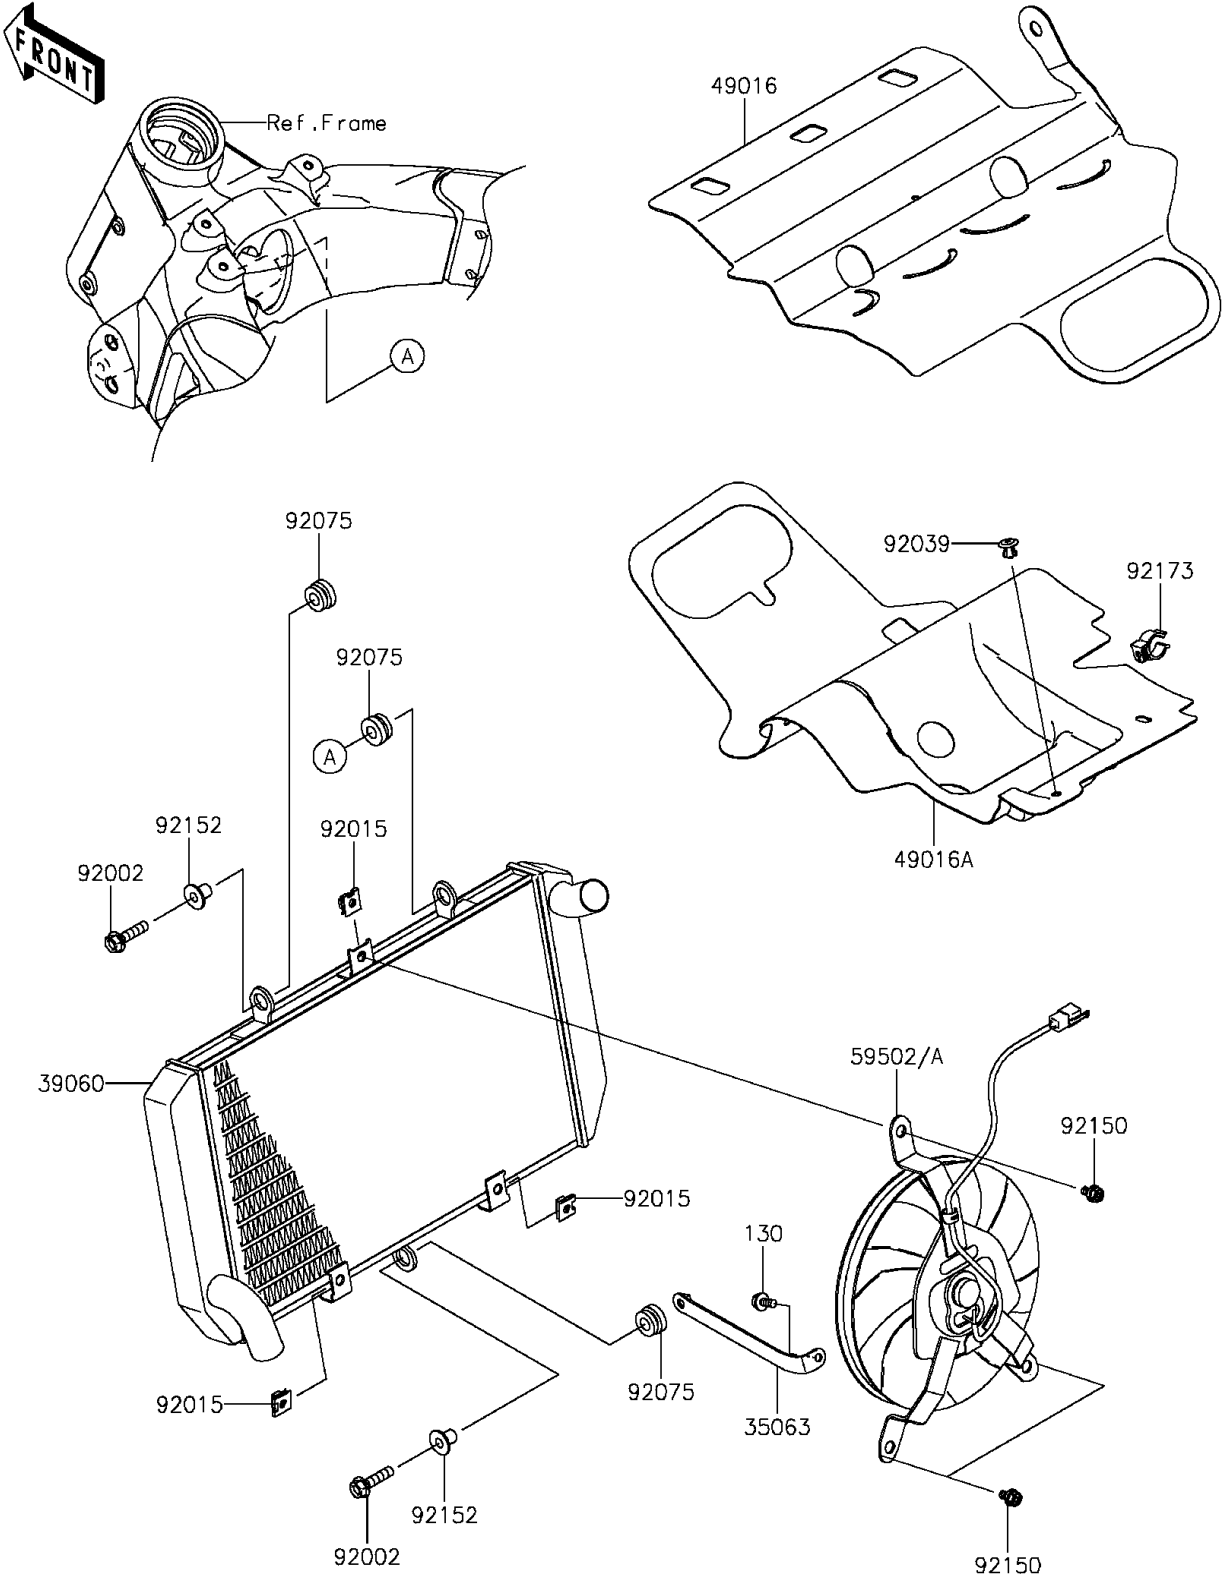

2015 Z1000 ABS PARTS DIAGRAM

Radiator

E3032

2015 Z1000 ABS PARTS LIST

Radiator

ITEM NAME	PART NUMBER	QUANTITY
BOLT-FLANGED,6X16 (Ref # 130)	130CC0616	1
STAY (Ref # 35063)	35063-0761	1
RADIATOR (Ref # 39060)	39060-0072	1
COVER-SEAL (Ref # 49016)	49016-0609	1
COVER-SEAL (Ref # 49016A)	49016-0612	1
FAN-ASSY (Ref # 59502)	59502-0567	1
BOLT,FLANGED,6X25 (Ref # 92002)	92002-1086	2
NUT (Ref # 92015)	92015-1487	3
RIVET (Ref # 92039)	92039-0730	1
DAMPER,RUBBER (Ref # 92075)	92075-1123	3
BOLT,6X12 (Ref # 92150)	92150-1186	3
COLLAR (Ref # 92152)	92152-0667	2
CLAMP (Ref # 92173)	92173-1240	1