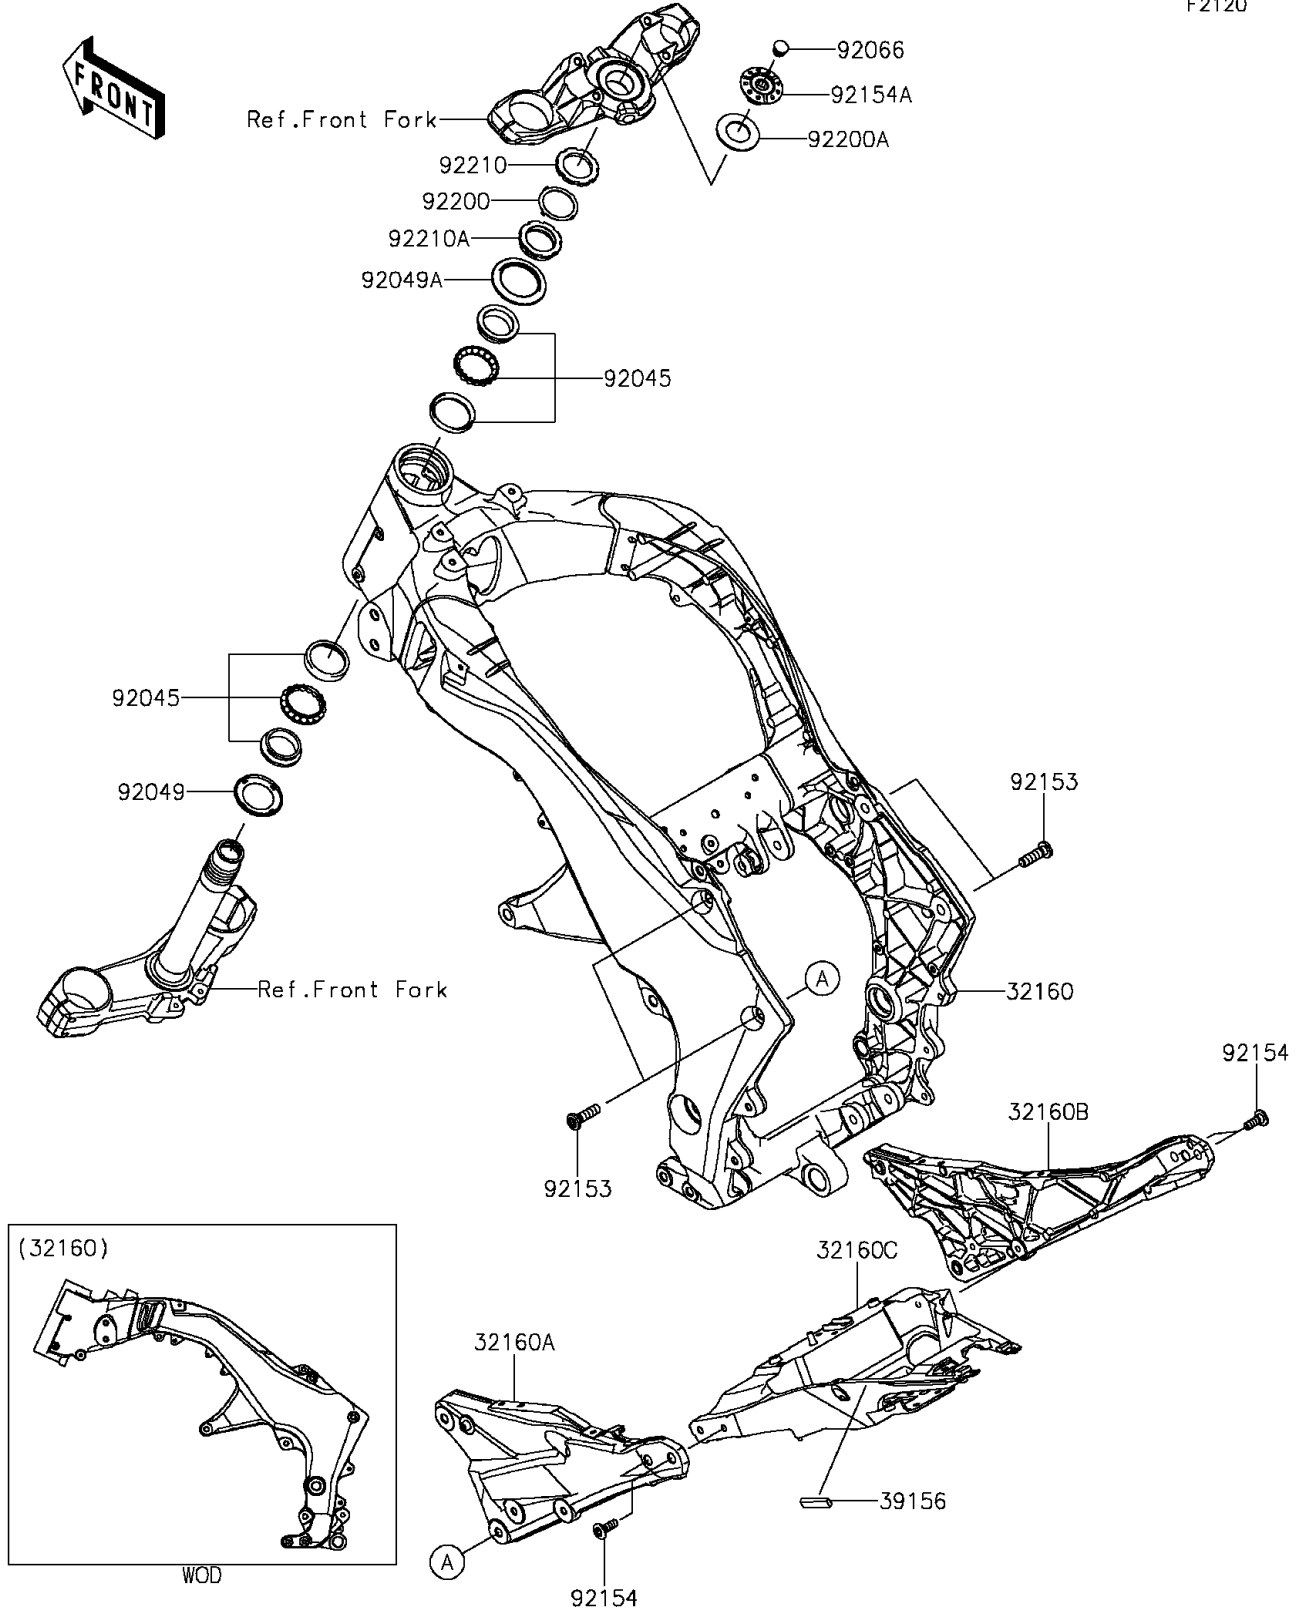

2015 Z1000 ABS PARTS DIAGRAM

Frame

F2120

2015 Z1000 ABS PARTS LIST

Frame

| ITEM NAME | PART NUMBER | QUANTITY |
|---|----------------|----------|
| FRAME-COMP,MAIN,F.S.BLACK (Ref # 32160) | 32160-0694-18R | 1 |
| FRAME-COMP,RR,LH,F.S.BLACK (Ref # 32160A) | 32160-0695-18R | 1 |
| FRAME-COMP,RR,RH,F.S.BLACK (Ref # 32160B) | 32160-0696-18R | 1 |
| FRAME-COMP,RR (Ref # 32160C) | 32160-0697 | 1 |
| PAD,10X34X5 (Ref # 39156) | 39156-1811 | 1 |
| BEARING-BALL,SF07A17PX1V1 (Ref # 92045) | 92045-1384 | 2 |
| SEAL-OIL,DS35X55X4 (Ref # 92049) | 92049-0022 | 1 |
| SEAL-OIL,43X55.5X8.6 (Ref # 92049A) | 92049-0742 | 1 |
| PLUG (Ref # 92066) | 92066-0071 | 1 |
| BOLT,SOCKET,10X35 (Ref # 92153) | 92153-1442 | 4 |
| BOLT,SOCKET,8X23 (Ref # 92154) | 92154-0379 | 4 |
| BOLT,TOP (Ref # 92154A) | 92154-1243 | 1 |
| WASHER (Ref # 92200) | 92200-0036 | 1 |
| WASHER,27X48X2.3 (Ref # 92200A) | 92200-0892 | 1 |
| NUT,35MM (Ref # 92210) | 92210-0095 | 1 |
| NUT,35MM (Ref # 92210A) | 92210-0823 | 1 |