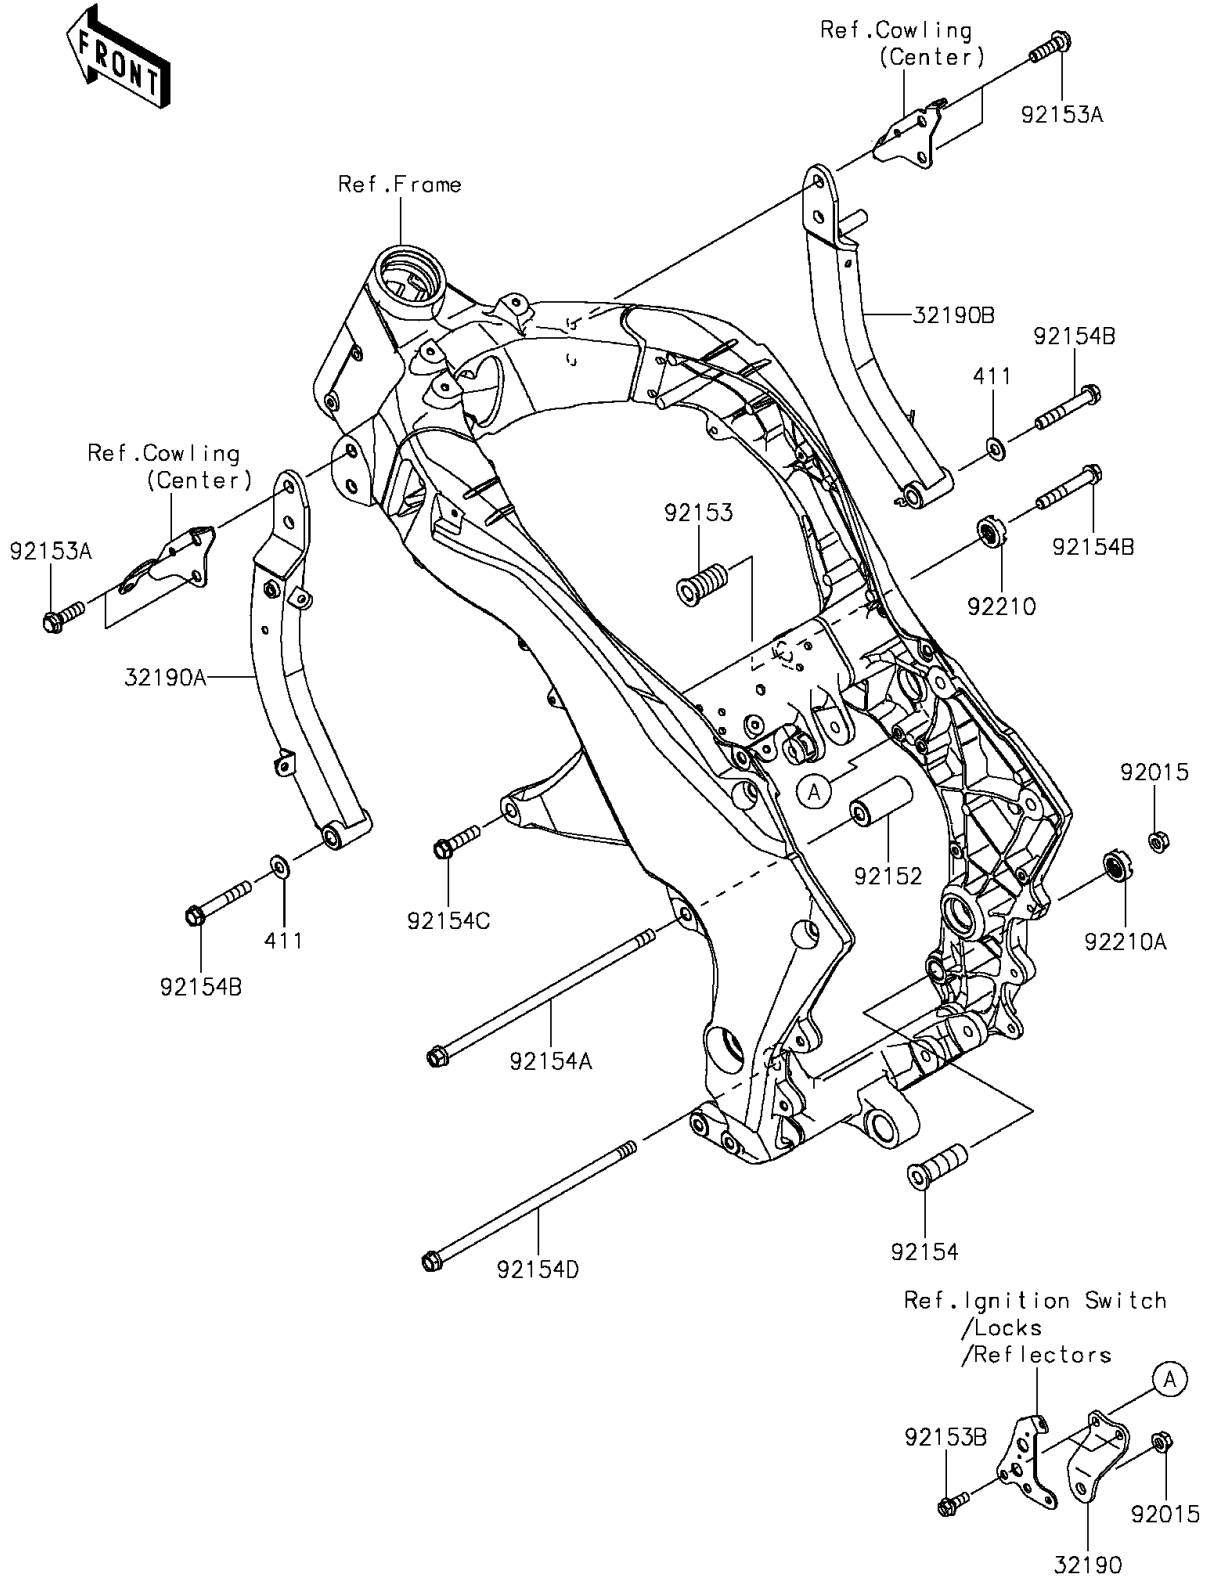

# 2015 Z1000 ABS PARTS DIAGRAM

Engine Mount

F2122

## 2015 Z1000 ABS PARTS LIST

### Engine Mount

ITEM NAME	PART NUMBER	QUANTITY
BRACKET-ENGINE,CR CASE UPP,BLK (Ref # 32190)	32190-0458-18R	1
BRACKET-ENGINE,LH,F.S.BLACK (Ref # 32190A)	32190-0650-18R	1
BRACKET-ENGINE,RH,F.S.BLACK (Ref # 32190B)	32190-0651-18R	1
WASHER-PLAIN,10MM,BLACK (Ref # 411)	411AB1000	2
NUT,FLANGED,10MM (Ref # 92015)	92015-1180	2
COLLAR,11X26X56.5 (Ref # 92152)	92152-0853	1
BOLT,SOCKET,20X43 (Ref # 92153)	92153-0488	1
BOLT,FLANGED,10X35 (Ref # 92153A)	92153-0802	4
BOLT,FLANGED,8X20 (Ref # 92153B)	92153-1554	2
BOLT,ENGINE MOUNT,18X53.5 (Ref # 92154)	92154-0267	1
BOLT,FLANGED,10X270 (Ref # 92154A)	92154-0268	1
BOLT,FLANGED,10X65 (Ref # 92154B)	92154-0312	3
BOLT,FLANGED,10X40 (Ref # 92154C)	92154-0313	1
BOLT,FLANGED,10X255 (Ref # 92154D)	92154-0827	1
NUT,20MM (Ref # 92210)	92210-0591	1
NUT,18MM (Ref # 92210A)	92210-1203	1