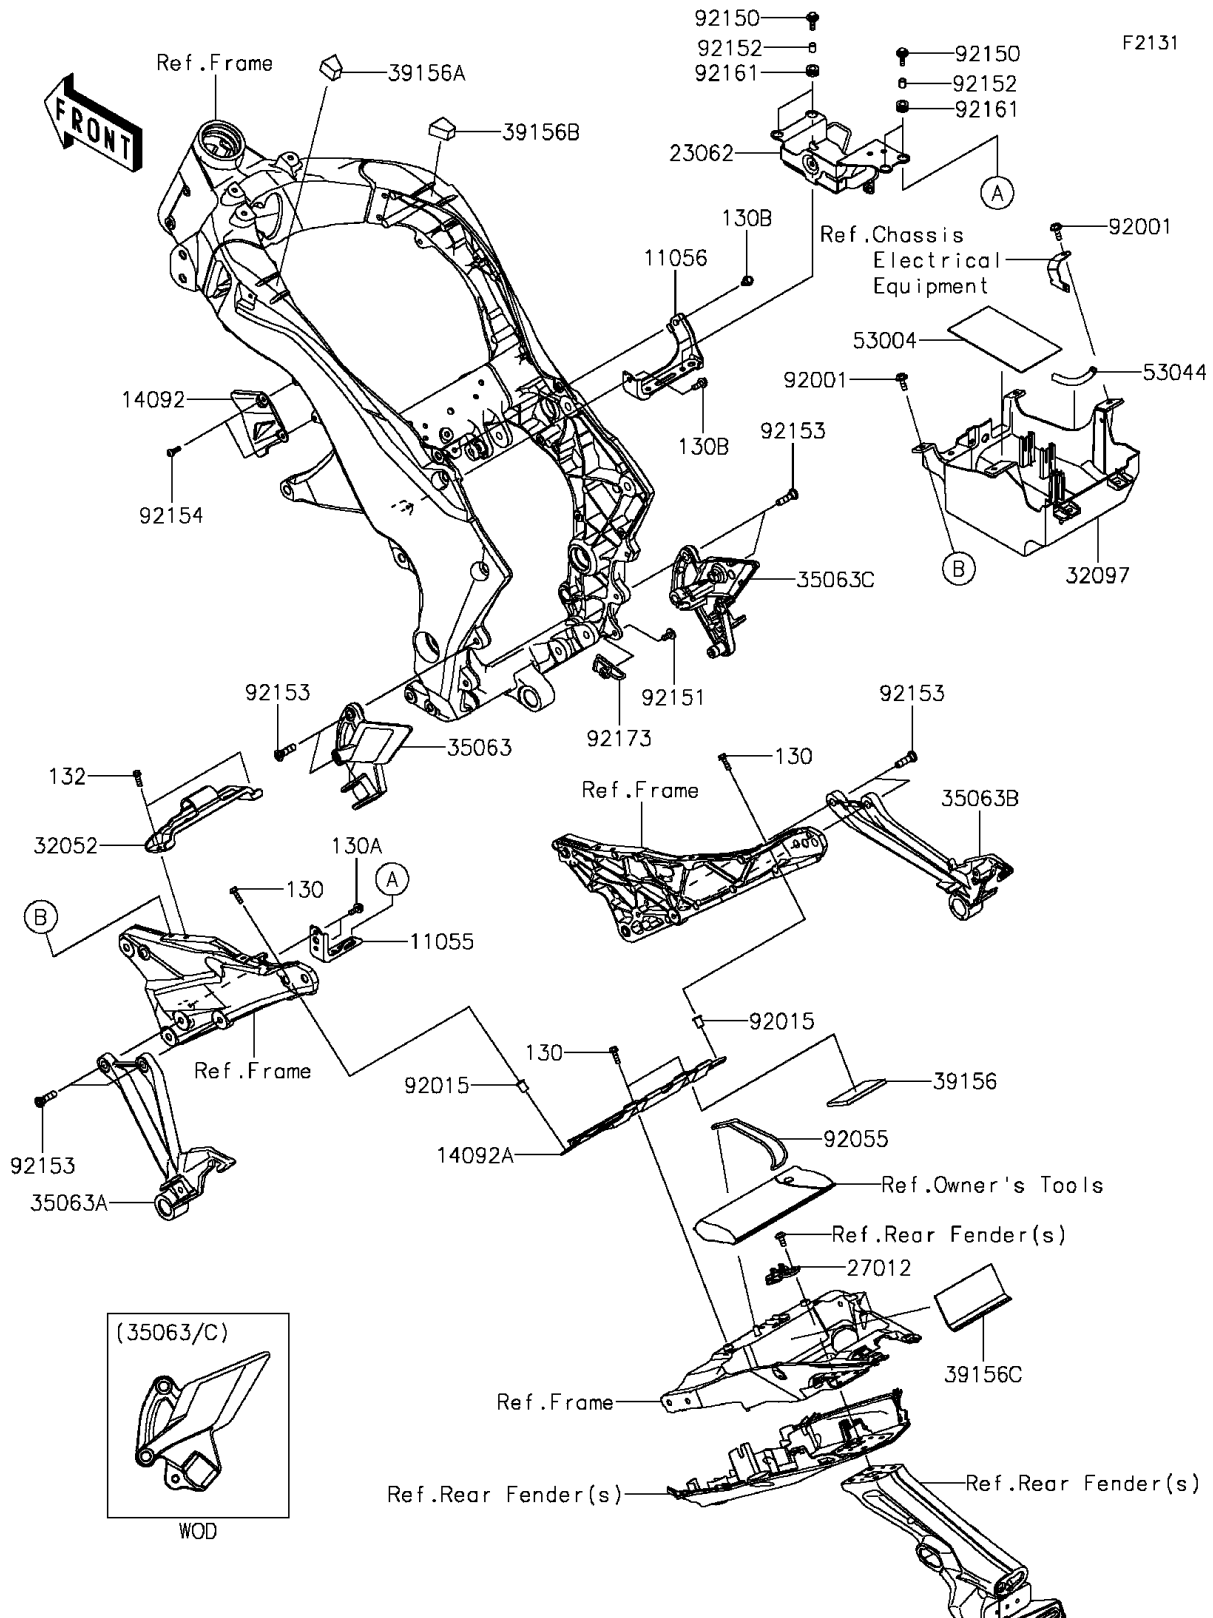

2014 Z1000 ABS PARTS DIAGRAM

Frame Fittings

2014 Z1000 ABS PARTS LIST

Frame Fittings

ITEM NAME	PART NUMBER	QUANTITY
BRACKET,REGULATOR (Ref # 11055)	11055-1951	1
BRACKET,REGULATOR (Ref # 11056)	11056-0169	1
BOLT-FLANGED,5X18 (Ref # 130)	130BA0518	4
BOLT-FLANGED,6X14 (Ref # 130A)	130BA0614	2
BOLT-FLANGED,6X16 (Ref # 130B)	130BA0616	2
BOLT-FLANGED-SMALL,6X16 (Ref # 132)	132BA0616	2
COVER,THROBO (Ref # 14092)	14092-0016	1
COVER,ECU (Ref # 14092A)	14092-1135	1
BRACKET-COMP,ABS (Ref # 23062)	23062-0816	1
HOOK,TOOL BAND (Ref # 27012)	27012-0779	1
BRACKET-TANK (Ref # 32052)	32052-0155	1
CASE-BATTERY (Ref # 32097)	32097-0042	1
STAY,FR,LH,F.S.BLACK (Ref # 35063)	35063-0657-18R	1
STAY,RR,LH,F.S.BLACK (Ref # 35063A)	35063-0659-18R	1
STAY,RR,RH,F.S.BLACK (Ref # 35063B)	35063-0660-18R	1
STAY,FR,RH,F.S.BLACK (Ref # 35063C)	35063-0920-18R	1
PAD,45X75X5 (Ref # 39156)	39156-0866	1
PAD,FR FRM,LH (Ref # 39156A)	39156-1733	1
PAD,FR FRM,RH (Ref # 39156B)	39156-1734	1
PAD,RR FRM (Ref # 39156C)	39156-1778	1
MAT,BATTERY (Ref # 53004)	53004-0560	1
TRIM (Ref # 53044)	53044-0018	1
BOLT,6X18 (Ref # 92001)	92001-1342	4
NUT,WELL,5MM (Ref # 92015)	92015-1757	2
RING-O,66.6X3.5 (Ref # 92055)	92055-0778	1
BOLT,FLANGED,6X20 (Ref # 92150)	92150-1339	4
BOLT,SOCKET,6X14 (Ref # 92151)	92151-1654	1
COLLAR,6.1X8.1X9 (Ref # 92152)	92152-1782	4
BOLT,SOCKET,8X30 (Ref # 92153)	92153-1624	8

2014 Z1000 ABS PARTS LIST

Frame Fittings

ITEM NAME	PART NUMBER	QUANTITY
BOLT,SOCKET,5X16 (Ref # 92154)	92154-0209	2
DAMPER,8.2X16X8.3 (Ref # 92161)	92161-1584	4
CLAMP (Ref # 92173)	92173-0151	1