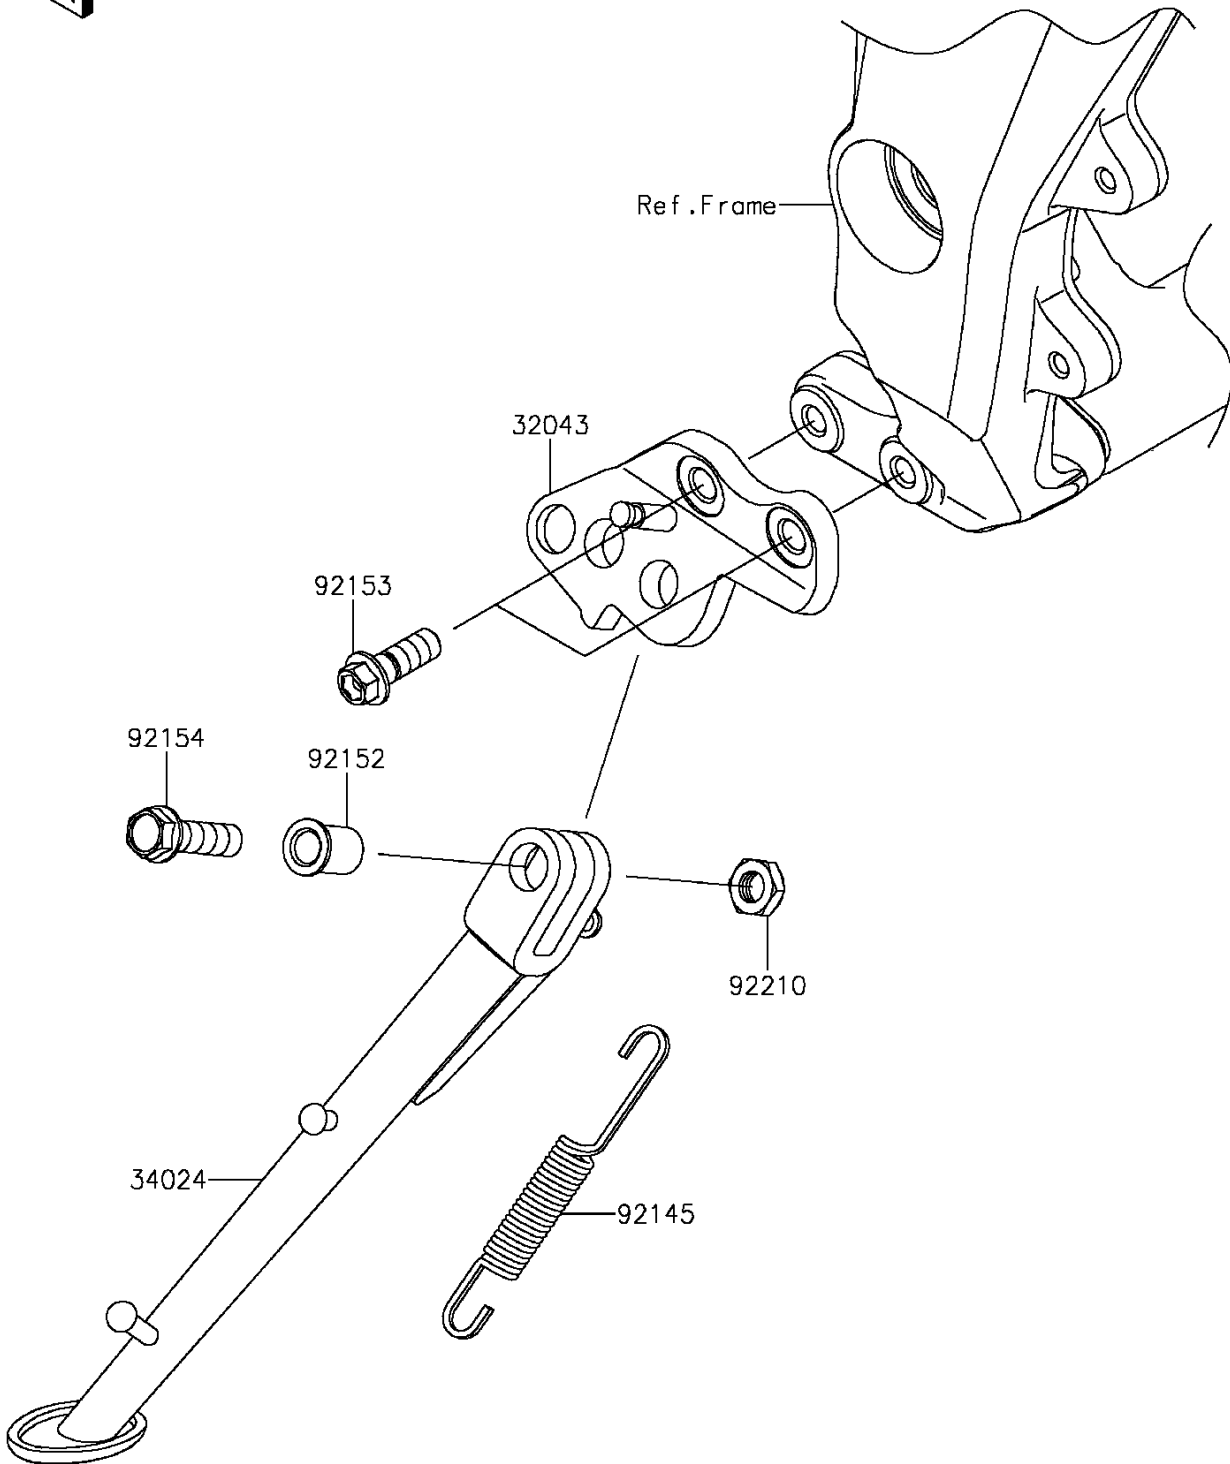

2014 Z1000 ABS PARTS DIAGRAM

Stand(s)

F2190

2014 Z1000 ABS PARTS LIST

Stand(s)

ITEM NAME	PART NUMBER	QUANTITY
BRACKET-STAND,F.S.BLACK (Ref # 32043)	32043-0583-18R	1
STAND-SIDE,F.S.BLACK (Ref # 34024)	34024-0118-18R	1
SPRING,SIDE STAND (Ref # 92145)	92145-0562	1
COLLAR,10.2X15X20.1 (Ref # 92152)	92152-1828	1
BOLT,FLANGED,10X28 (Ref # 92153)	92153-1417	2
BOLT,FLANGED,10X37 (Ref # 92154)	92154-1352	1
NUT,LOCK,10MM (Ref # 92210)	92210-0784	1