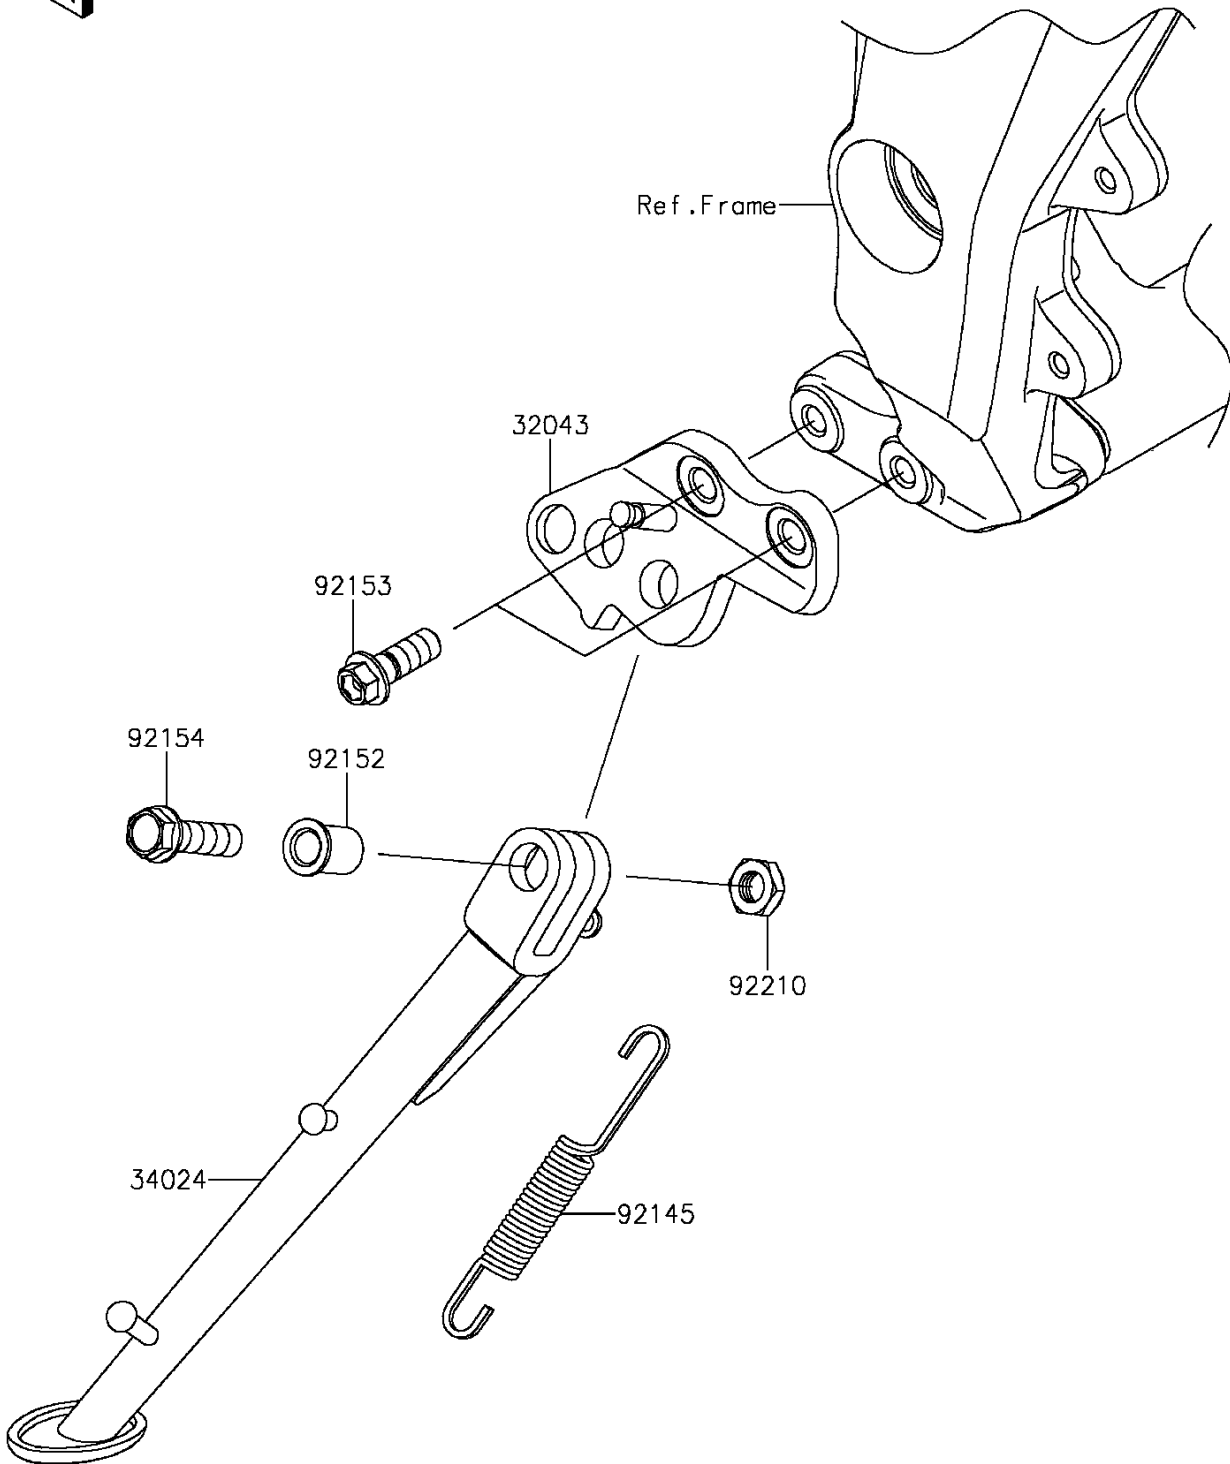

# 2015 Z1000 ABS PARTS DIAGRAM

Stand(s)

F2190

## 2015 Z1000 ABS PARTS LIST

Stand(s)

ITEM NAME	PART NUMBER	QUANTITY
BRACKET-STAND,F.S.BLACK (Ref # 32043)	32043-0583-18R	1
STAND-SIDE,F.S.BLACK (Ref # 34024)	34024-0118-18R	1
SPRING,SIDE STAND (Ref # 92145)	92145-0562	1
COLLAR,10.2X15X20.1 (Ref # 92152)	92152-1828	1
BOLT,FLANGED,10X28 (Ref # 92153)	92153-1417	2
BOLT,FLANGED,10X37 (Ref # 92154)	92154-1352	1
NUT,LOCK,10MM (Ref # 92210)	92210-0784	1