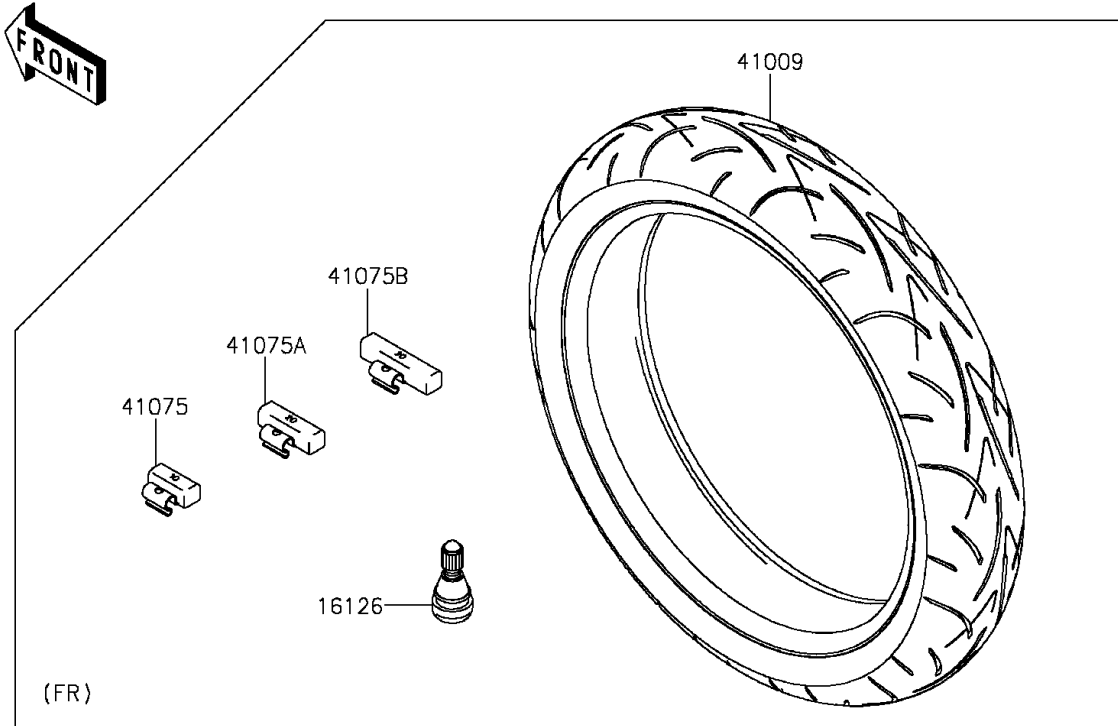

2015 Z1000 ABS PARTS DIAGRAM

Tires

F2210

2015 Z1000 ABS PARTS LIST

Tires

ITEM NAME	PART NUMBER	QUANTITY
VALVE,TIRE (Ref # 16126)	16126-1140	2
TIRE,FR,120/70ZR17(58W),D214F (Ref # 41009)	41009-0623	1
TIRE,RR,190/50ZR17(73W),D214 (Ref # 41009A)	41009-0624	1
BALANCER-WHEEL,10G,SILVER (Ref # 41075)	41075-0007	AR
BALANCER-WHEEL,20G,SILVER (Ref # 41075A)	41075-0008	AR
BALANCER-WHEEL,30G,SILVER (Ref # 41075B)	41075-0009	AR