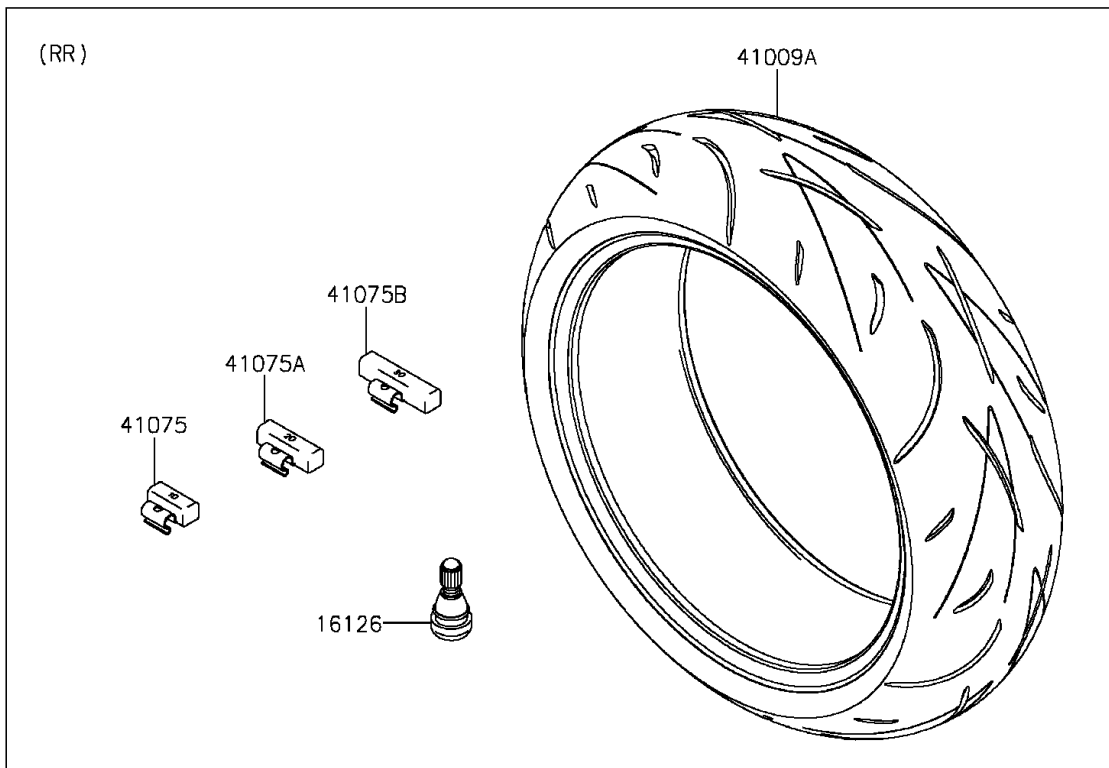

2015 Z1000 ABS PARTS DIAGRAM

Tires

F2210

2015 Z1000 ABS PARTS LIST

Tires

ITEM NAME	PART NUMBER	QUANTITY
VALVE,TIRE (Ref # 16126)	16126-1140	2
TIRE,FR,120/70ZR17(58W),D214F (Ref # 41009)	41009-0623	1
TIRE,RR,190/50ZR17(73W),D214 (Ref # 41009A)	41009-0624	1
BALANCER-WHEEL,10G,SILVER (Ref # 41075)	41075-0007	AR
BALANCER-WHEEL,20G,SILVER (Ref # 41075A)	41075-0008	AR
BALANCER-WHEEL,30G,SILVER (Ref # 41075B)	41075-0009	AR