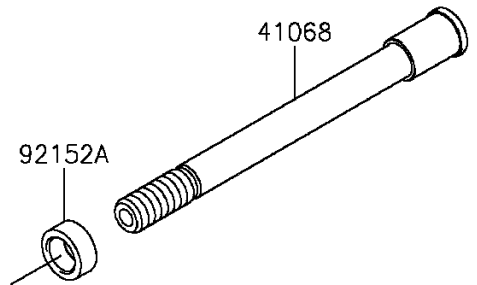

2014 Z1000 ABS PARTS DIAGRAM

Front Wheel

F2230

2014 Z1000 ABS PARTS LIST

Front Wheel

ITEM NAME	PART NUMBER	QUANTITY
AXLE,FR (Ref # 41068)	41068-0038	1
WHEEL-ASSY,FR,G.BLACK (Ref # 41073A)	41073-0608-QT	1
BEARING-BALL,#6004UUC3 (Ref # 601)	601B6004UU	2
SEAL-OIL,BJN30427-C3 (Ref # 92049)	92049-1057	2
COLLAR,FR HUB,L=115 (Ref # 92152)	92152-0087	1
COLLAR,20X30X13 (Ref # 92152A)	92152-1739	2