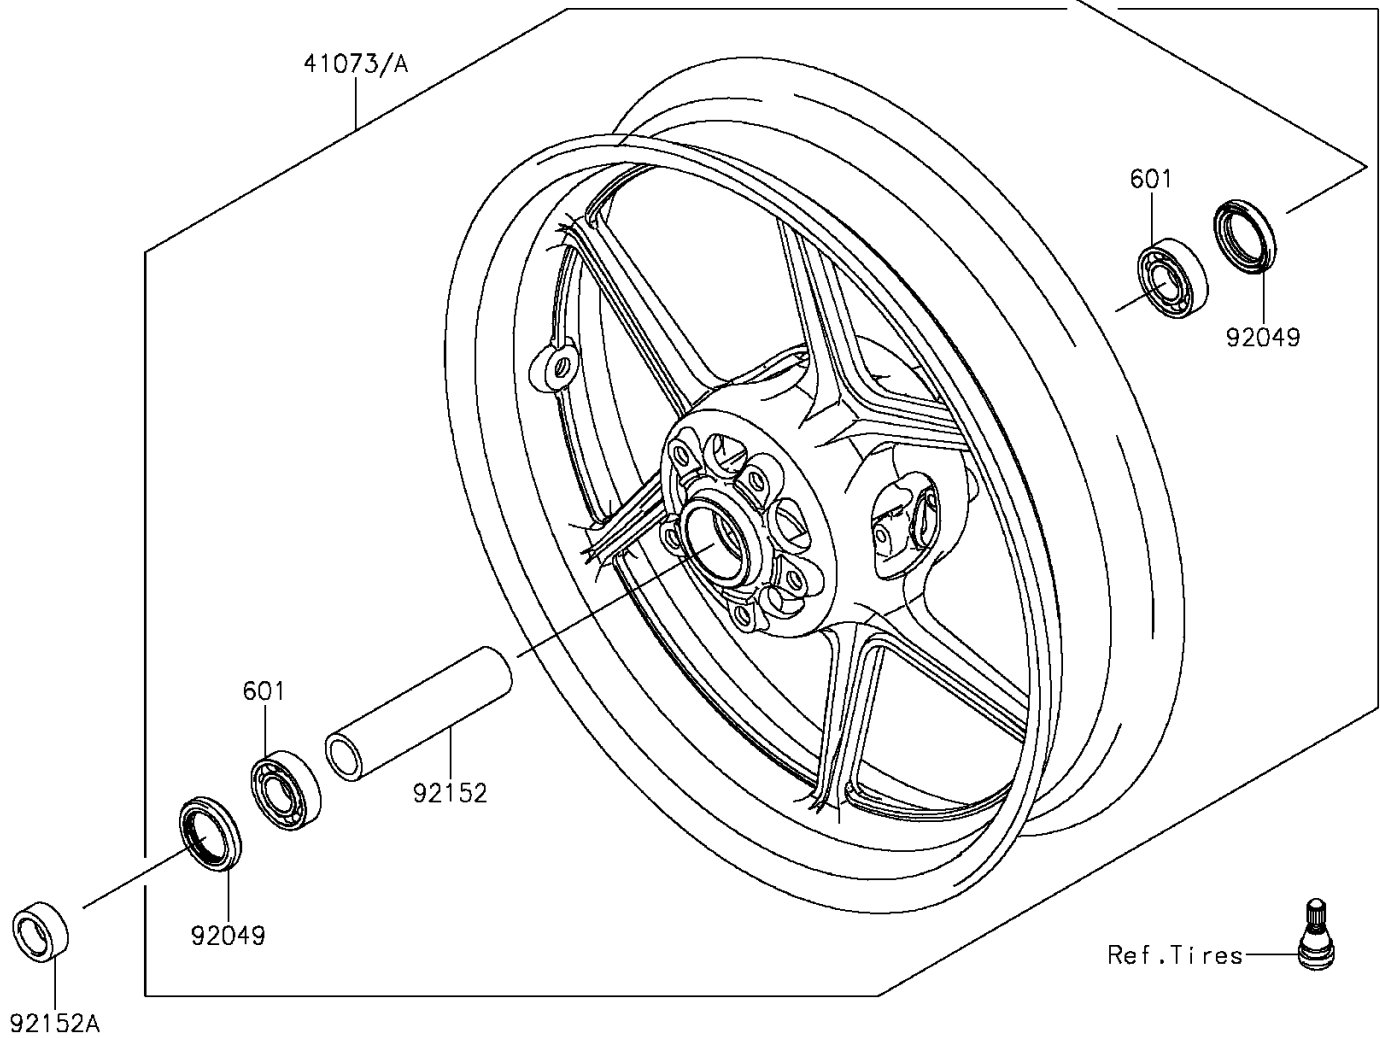

2014 Z1000 ABS PARTS DIAGRAM

Front Wheel

F2230

2014 Z1000 ABS PARTS LIST

Front Wheel

ITEM NAME	PART NUMBER	QUANTITY
AXLE,FR (Ref # 41068)	41068-0038	1
WHEEL-ASSY,FR,G.BLACK (Ref # 41073A)	41073-0608-QT	1
BEARING-BALL,#6004UUC3 (Ref # 601)	601B6004UU	2
SEAL-OIL,BJN30427-C3 (Ref # 92049)	92049-1057	2
COLLAR,FR HUB,L=115 (Ref # 92152)	92152-0087	1
COLLAR,20X30X13 (Ref # 92152A)	92152-1739	2