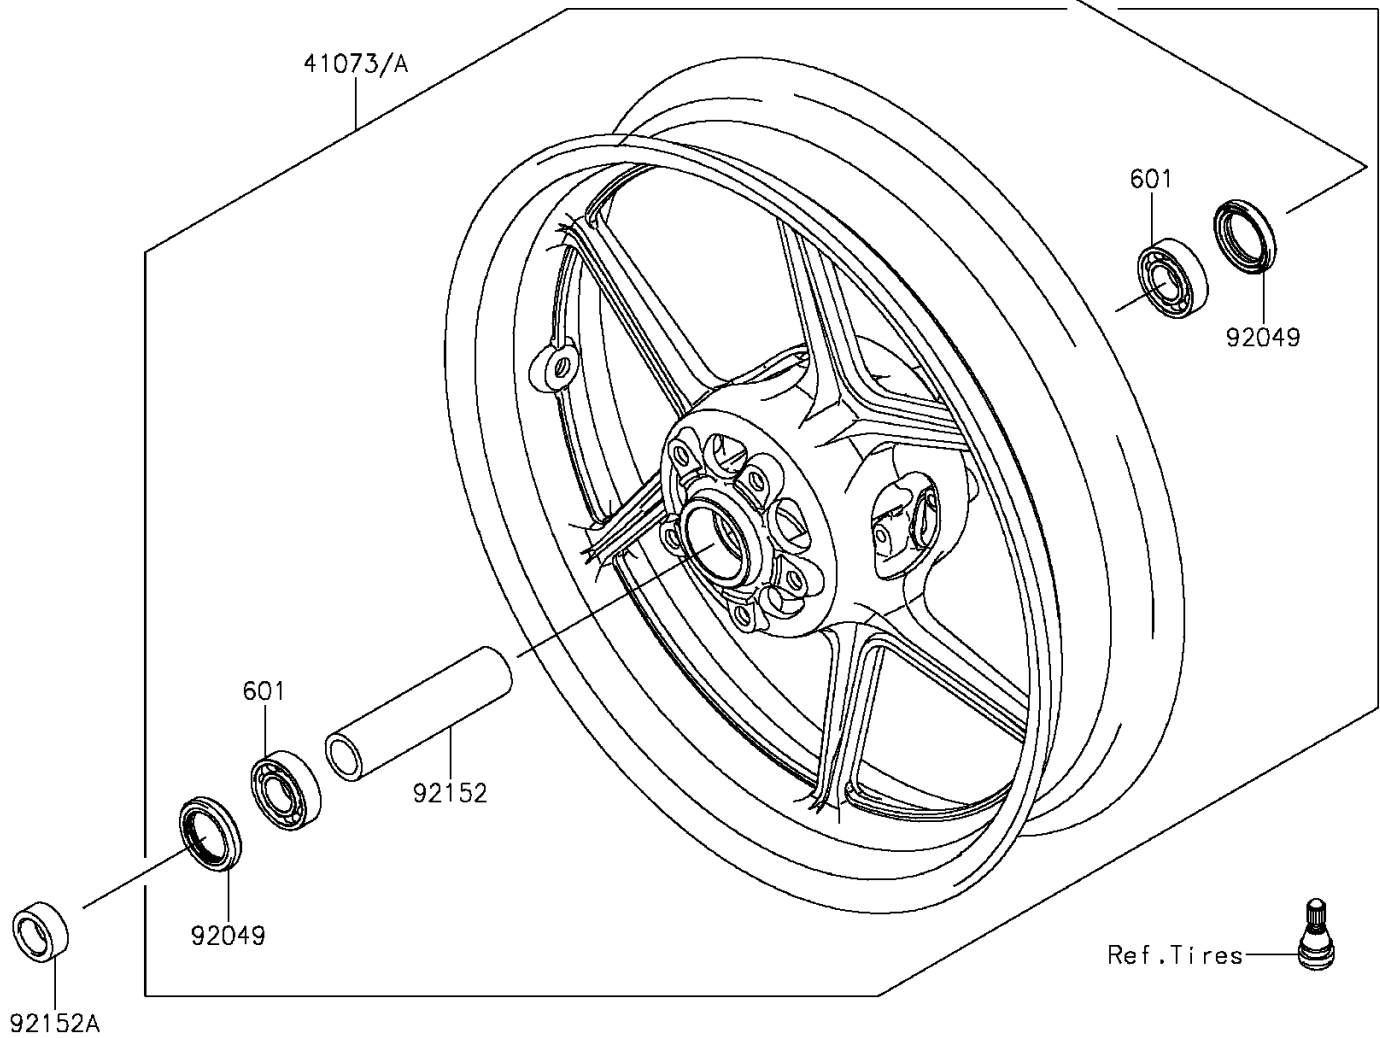

2015 Z1000 ABS PARTS DIAGRAM

Front Wheel

F2230

2015 Z1000 ABS PARTS LIST

Front Wheel

ITEM NAME	PART NUMBER	QUANTITY
AXLE,FR (Ref # 41068)	41068-0038	1
WHEEL-ASSY,FR,G.BLACK (Ref # 41073)	41073-0053-18F	1
BEARING-BALL,#6004UUC3 (Ref # 601)	601B6004UU	2
SEAL-OIL,BJN30427-C3 (Ref # 92049)	92049-1057	2
COLLAR,FR HUB,L=115 (Ref # 92152)	92152-0087	1
COLLAR,20X30X13 (Ref # 92152A)	92152-1739	2