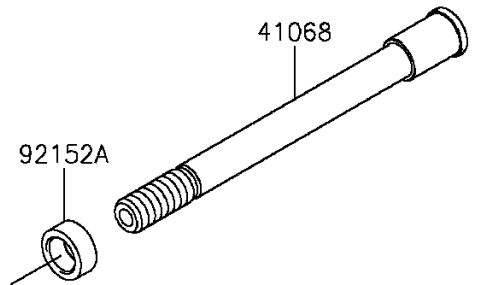

2015 Z1000 ABS PARTS DIAGRAM

Front Wheel

F2230

2015 Z1000 ABS PARTS LIST

Front Wheel

ITEM NAME	PART NUMBER	QUANTITY
AXLE,FR (Ref # 41068)	41068-0038	1
WHEEL-ASSY,FR,G.BLACK (Ref # 41073)	41073-0053-18F	1
BEARING-BALL,#6004UUC3 (Ref # 601)	601B6004UU	2
SEAL-OIL,BJN30427-C3 (Ref # 92049)	92049-1057	2
COLLAR,FR HUB,L=115 (Ref # 92152)	92152-0087	1
COLLAR,20X30X13 (Ref # 92152A)	92152-1739	2