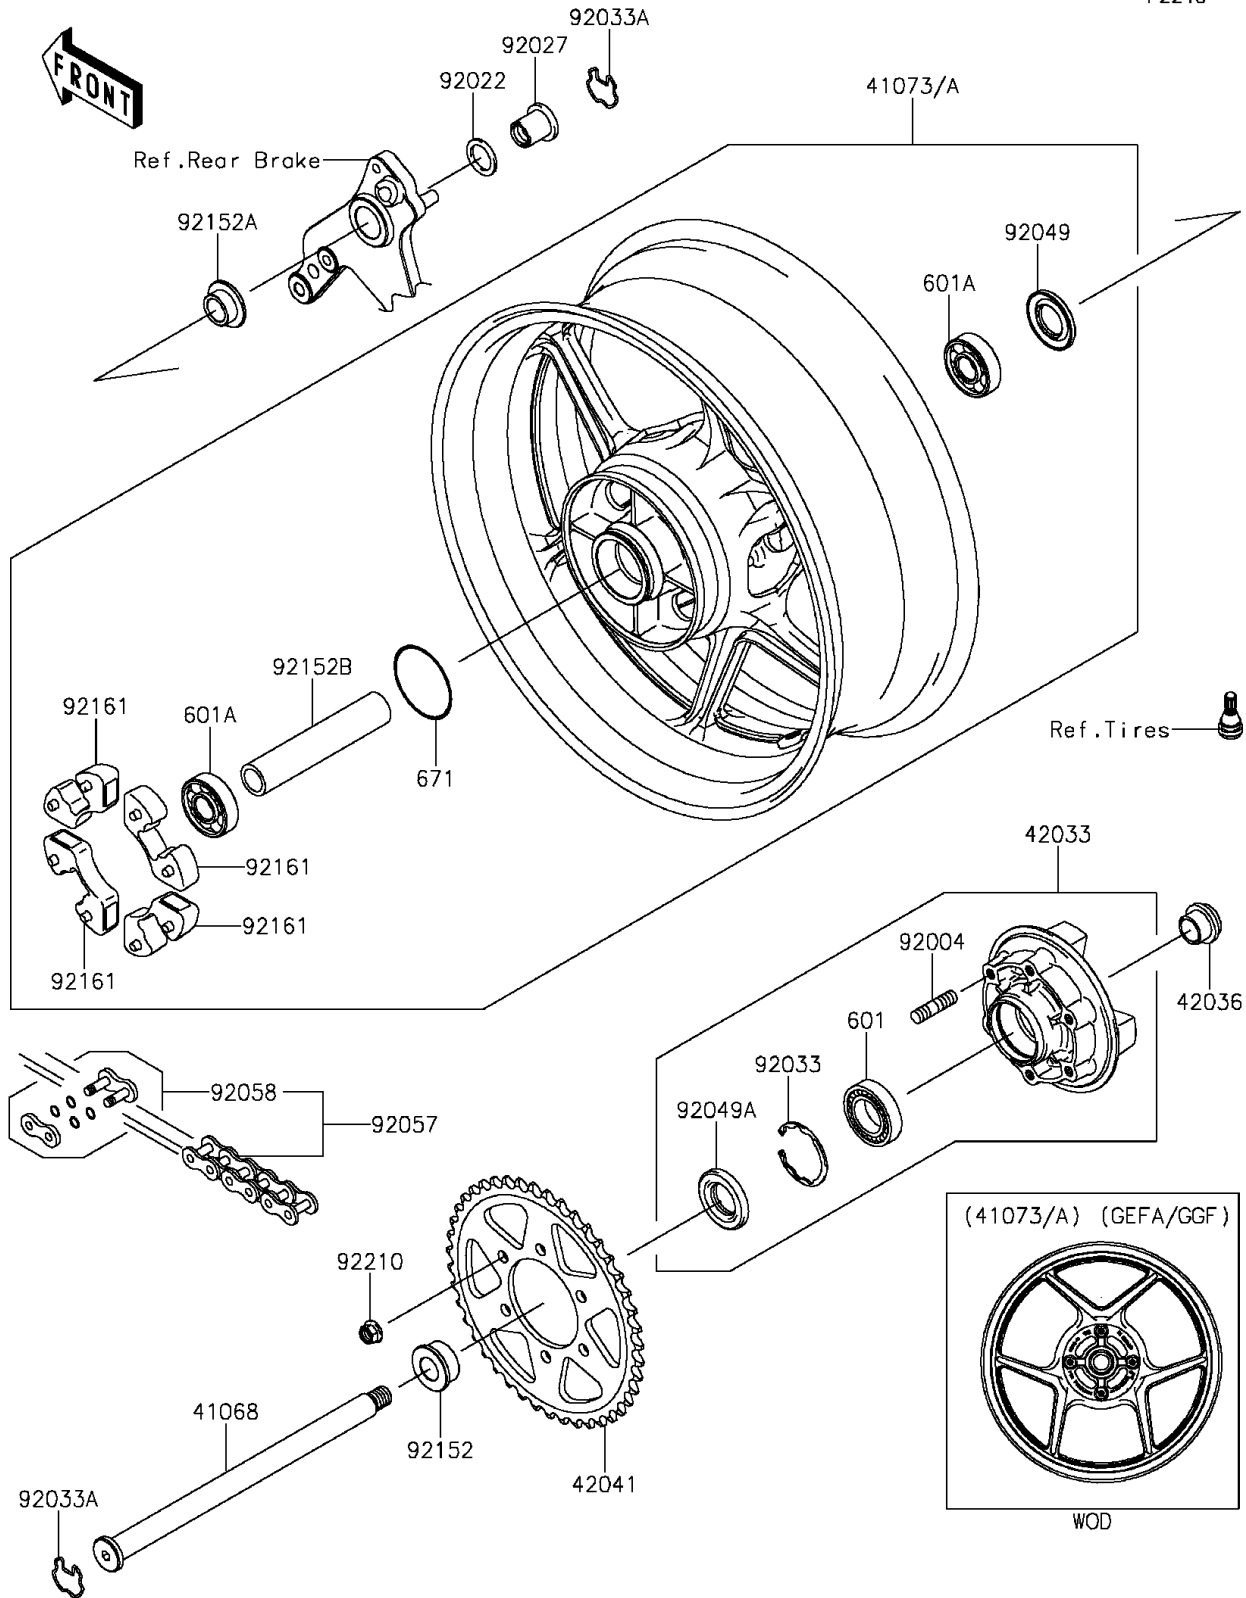

2014 Z1000 ABS PARTS DIAGRAM

Rear Wheel/Chain

F2240

2014 Z1000 ABS PARTS LIST

Rear Wheel/Chain

ITEM NAME	PART NUMBER	QUANTITY
AXLE,RR (Ref # 41068)	41068-1354	1
WHEEL-ASSY,RR,G.BLACK (Ref # 41073)	41073-0607-QT	1
COUPLING-ASSY,RR HUB (Ref # 42033)	42033-0028	1
SLEEVE,RR HUB,L=23 (Ref # 42036)	42036-1251	1
SPROCKET-HUB,43T (Ref # 42041)	42041-0127	1
BEARING-BALL (Ref # 601)	601B6205UU	1
BEARING-BALL,#6304UUC3 (Ref # 601A)	601B6304UU	2
O RING,60MM (Ref # 671)	671B2560	1
STUD,10X19 (Ref # 92004)	92004-0028	6
WASHER,23X32X2.3 (Ref # 92022)	92022-1618	1
COLLAR,RR AXLE,L=28 (Ref # 92027)	92027-1810	1
RING-SNAP,52MM (Ref # 92033)	92033-1043	1
RING-SNAP,RR AXLE (Ref # 92033A)	92033-1156	2
SEAL-OIL,27X52X5 (Ref # 92049)	92049-0723	1
SEAL-OIL (Ref # 92049A)	92049-1287	1
CHAIN,DRIVE,EK525ZX-112L (Ref # 92057)	92057-0203	1
JOINT-CHAIN,DRIVE (Ref # 92058)	92058-0027	1
COLLAR,RR AXLE,LH,L=18 (Ref # 92152)	92152-0118	1
COLLAR,RR AXLE,RH,20X28X14.5 (Ref # 92152A)	92152-0876	1
COLLAR,RR HUB,20.2X28X144.5 (Ref # 92152B)	92152-0892	1
DAMPER,SHOCK,RR HUB (Ref # 92161)	92161-0342	4
NUT,LOCK,FLANGED,10MM (Ref # 92210)	92210-0276	6