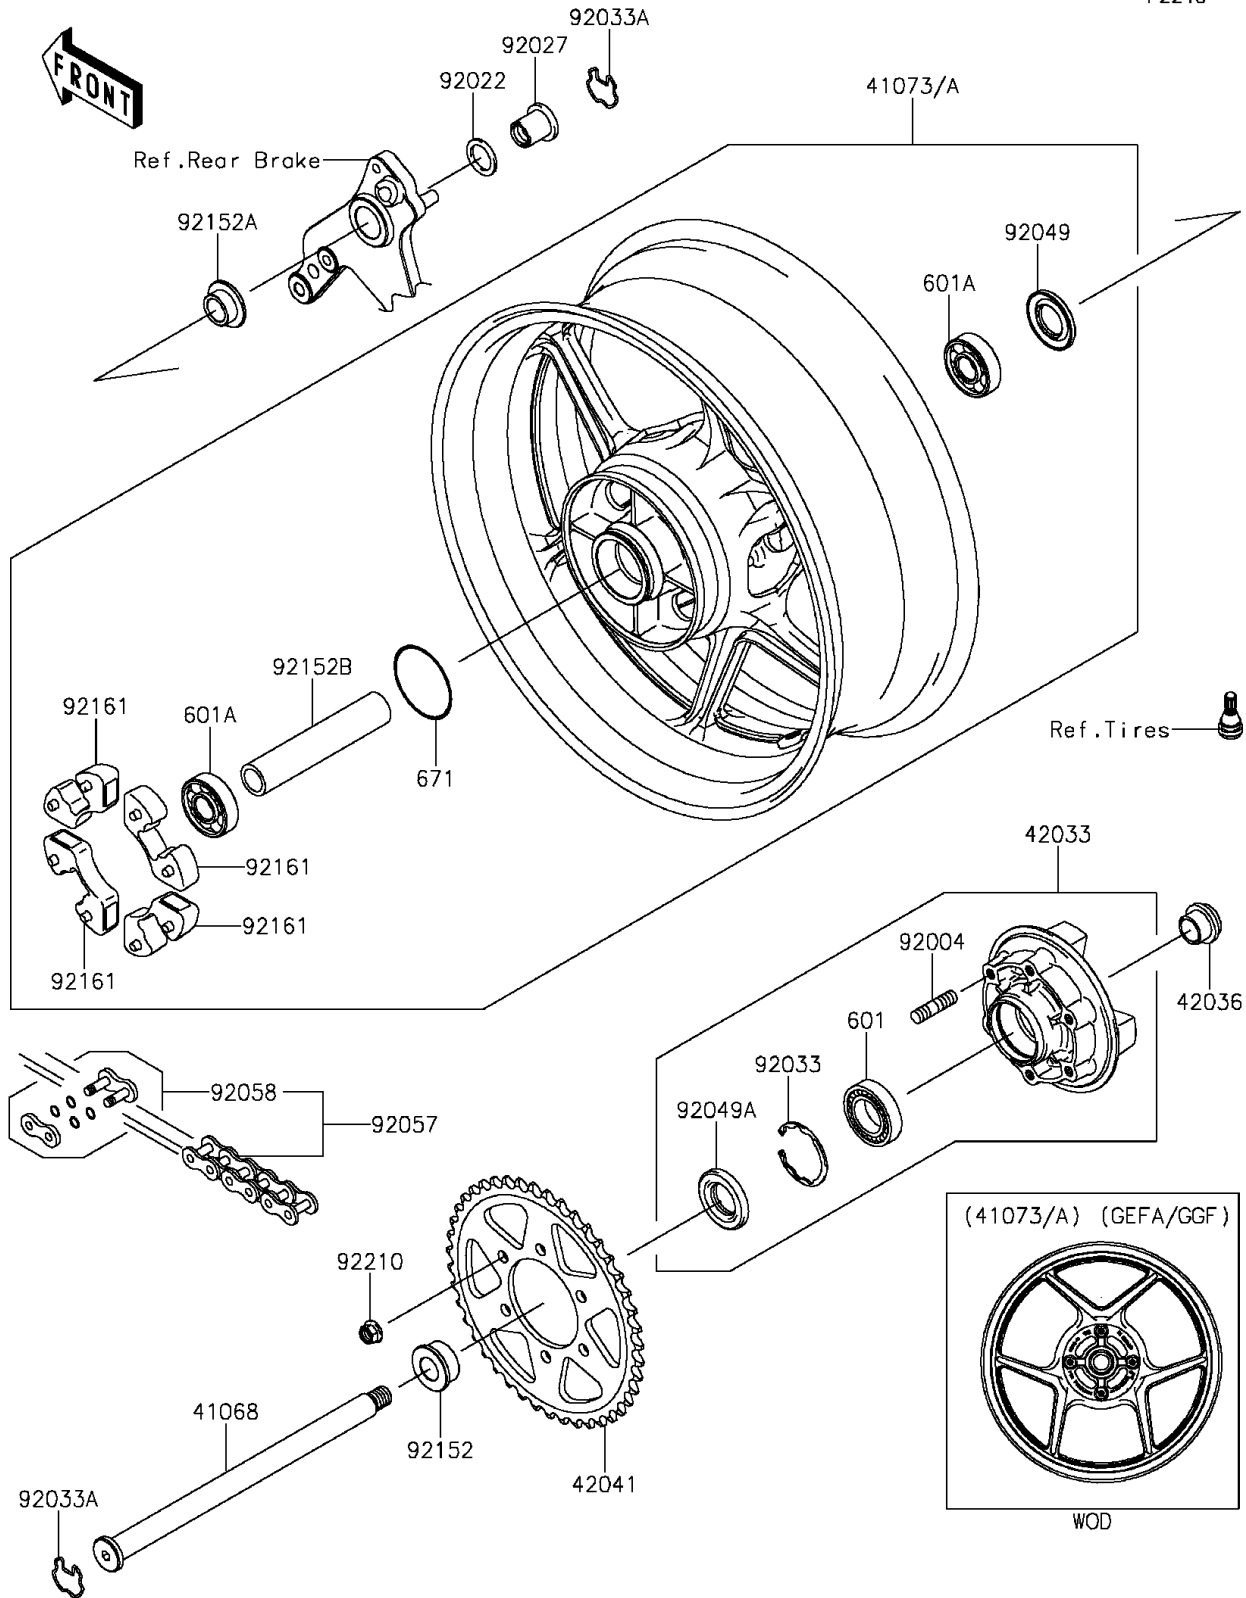

2016 Z1000 ABS PARTS DIAGRAM

Rear Wheel/Chain

F2240

2016 Z1000 ABS PARTS LIST

Rear Wheel/Chain

ITEM NAME	PART NUMBER	QUANTITY
AXLE,RR (Ref # 41068)	41068-1354	1
WHEEL-ASSY,RR,G.BLACK (Ref # 41073A)	41073-0613-18F	1
COUPLING-ASSY,RR HUB (Ref # 42033)	42033-0028	1
SLEEVE,RR HUB,L=23 (Ref # 42036)	42036-1251	1
SPROCKET-HUB,43T (Ref # 42041)	42041-0127	1
BEARING-BALL (Ref # 601)	601B6205UU	1
BEARING-BALL,#6304UUC3 (Ref # 601A)	601B6304UU	2
O RING,60MM (Ref # 671)	671B2560	1
STUD,10X19 (Ref # 92004)	92004-0028	6
WASHER,23X32X2.3 (Ref # 92022)	92022-1618	1
COLLAR,RR AXLE,L=28 (Ref # 92027)	92027-1810	1
RING-SNAP,52MM (Ref # 92033)	92033-1043	1
RING-SNAP,RR AXLE (Ref # 92033A)	92033-1156	2
SEAL-OIL,27X52X5 (Ref # 92049)	92049-0723	1
SEAL-OIL (Ref # 92049A)	92049-1287	1
CHAIN,DRIVE,EK525ZX-112L (Ref # 92057)	92057-0203	1
JOINT-CHAIN,DRIVE (Ref # 92058)	92058-0027	1
COLLAR,RR AXLE,LH,L=18 (Ref # 92152)	92152-0118	1
COLLAR,RR AXLE,RH,20X28X14.5 (Ref # 92152A)	92152-0876	1
COLLAR,RR HUB,20.2X28X144.5 (Ref # 92152B)	92152-0892	1
DAMPER,SHOCK,RR HUB (Ref # 92161)	92161-0342	4
NUT,LOCK,FLANGED,10MM (Ref # 92210)	92210-0276	6