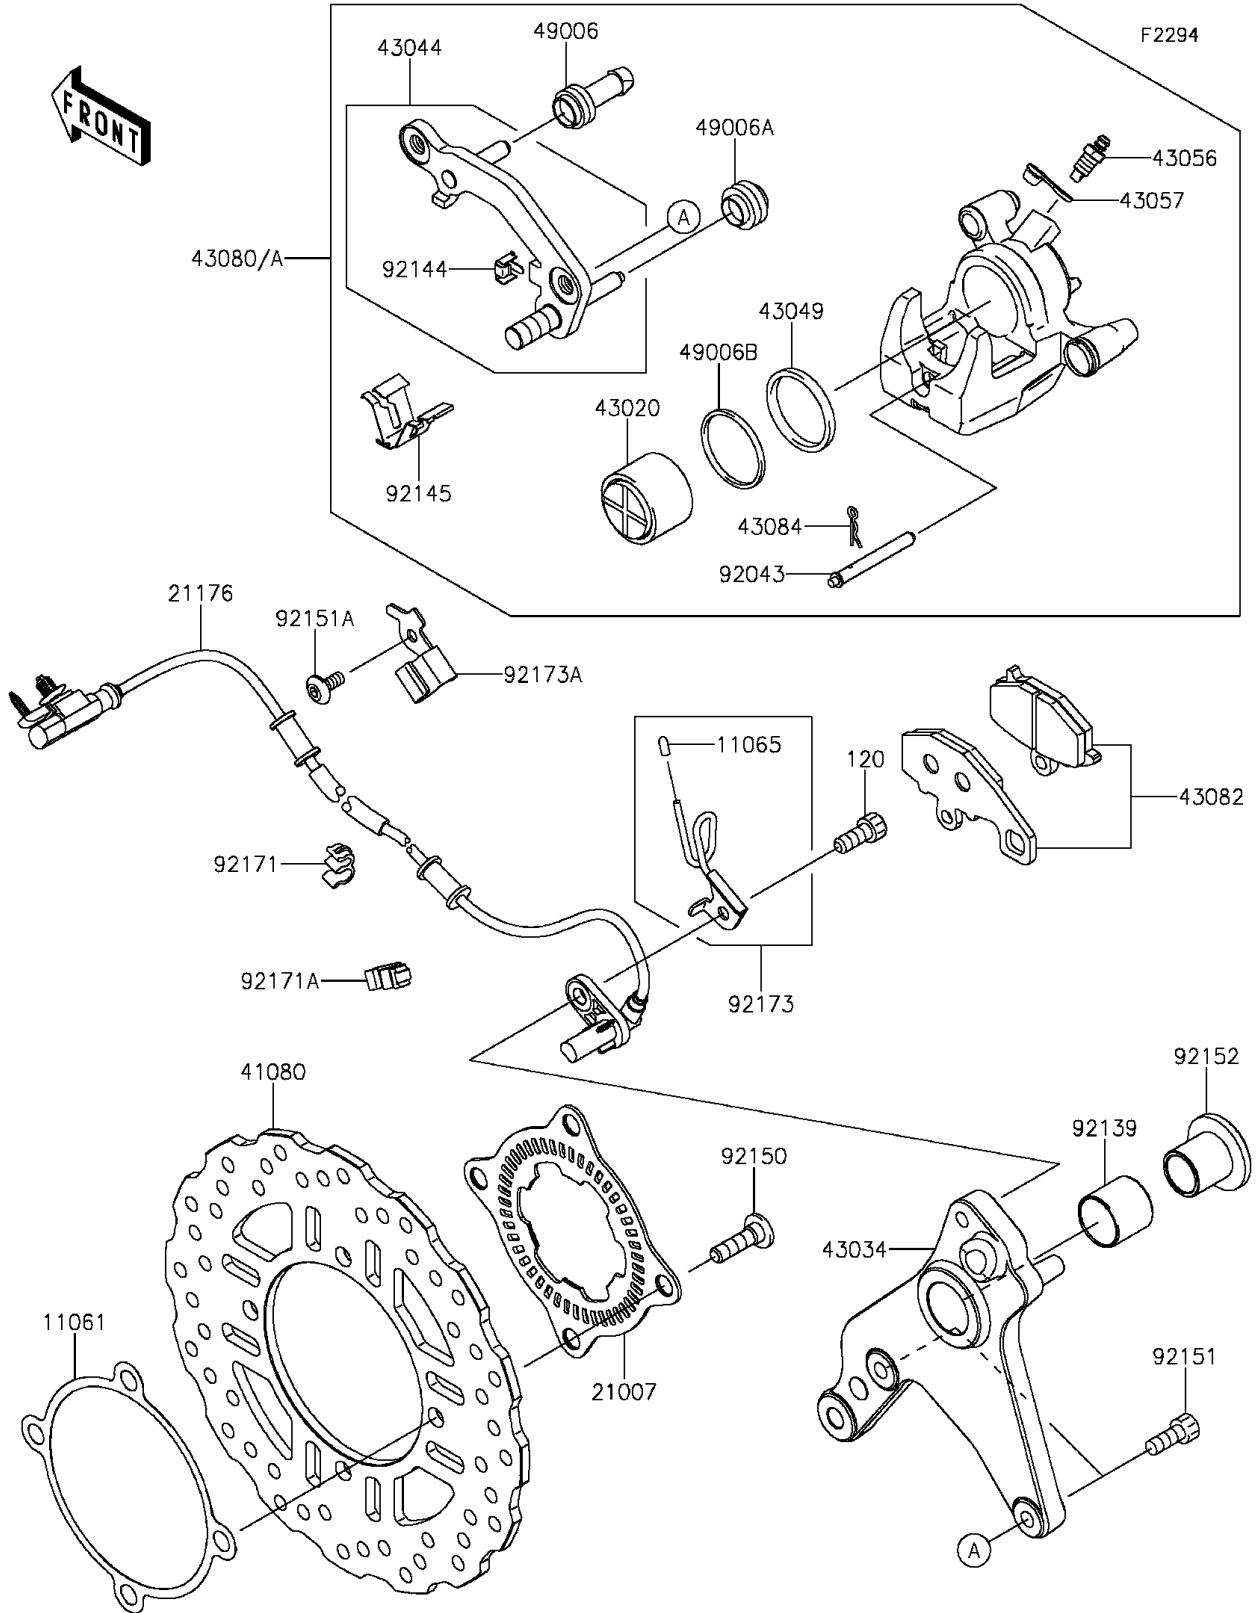

2015 Z1000 ABS PARTS DIAGRAM

Rear Brake

2015 Z1000 ABS PARTS LIST

Rear Brake

ITEM NAME	PART NUMBER	QUANTITY
GASKET,DISC PLATE (Ref # 11061)	11061-0204	1
CAP (Ref # 11065)	11065-0374	1
BOLT-SOCKET,8X20 (Ref # 120)	120CB0820	1
ROTOR,SENSOR,RR (Ref # 21007)	21007-0141	1
SENSOR,WHEEL SPEED,RR (Ref # 21176)	21176-0774	1
DISC,RR (Ref # 41080)	41080-0089	1
PISTON-COMP-BRAKE (Ref # 43020)	43020-1119	1
HOLDER-BRAKE,RR (Ref # 43034)	43034-0098	1
HOLDER-COMP-CALIPER,RR (Ref # 43044)	43044-0074	1
PACKING,PISTON SEAL (Ref # 43049)	43049-1097	1
BREATHER-BRAKE (Ref # 43056)	43056-0007	1
CAP-BREATHER (Ref # 43057)	43057-003	1
CALIPER-SUB-ASSY,RR,BLACK (Ref # 43080)	43080-0141-DJ	1
PAD-ASSY-BRAKE (Ref # 43082)	43082-0119	1
CLAMP,PAD (Ref # 43084)	43084-003	1
BOOT,CALIPER (Ref # 49006)	49006-1054	1
BOOT,CALIPER (Ref # 49006A)	49006-1095	1
BOOT,PISTON SEAL (Ref # 49006B)	49006-1212	1
PIN,PAD (Ref # 92043)	92043-1489	1
BUSHING,25X28X25 (Ref # 92139)	92139-0278	1
SPRING,STOPPER (Ref # 92144)	92144-1831	1
SPRING (Ref # 92145)	92145-0760	1
BOLT,SOCKET,8X30 (Ref # 92150)	92150-1771	4
BOLT,SOCKET,8X20 (Ref # 92151)	92151-1289	2
BOLT,SOCKET,6X14 (Ref # 92151A)	92151-1654	1
COLLAR,20X25X30 (Ref # 92152)	92152-1960	1
CLAMP (Ref # 92171)	92171-0921	1
CLAMP,BRAKE HOSE (Ref # 92171A)	92171-1819	1
CLAMP (Ref # 92173)	92173-1099	1

2015 Z1000 ABS PARTS LIST

Rear Brake

ITEM NAME	PART NUMBER	QUANTITY
CLAMP,RR WHEEL SPEED SENSOR (Ref # 92173A)	92173-1144	1