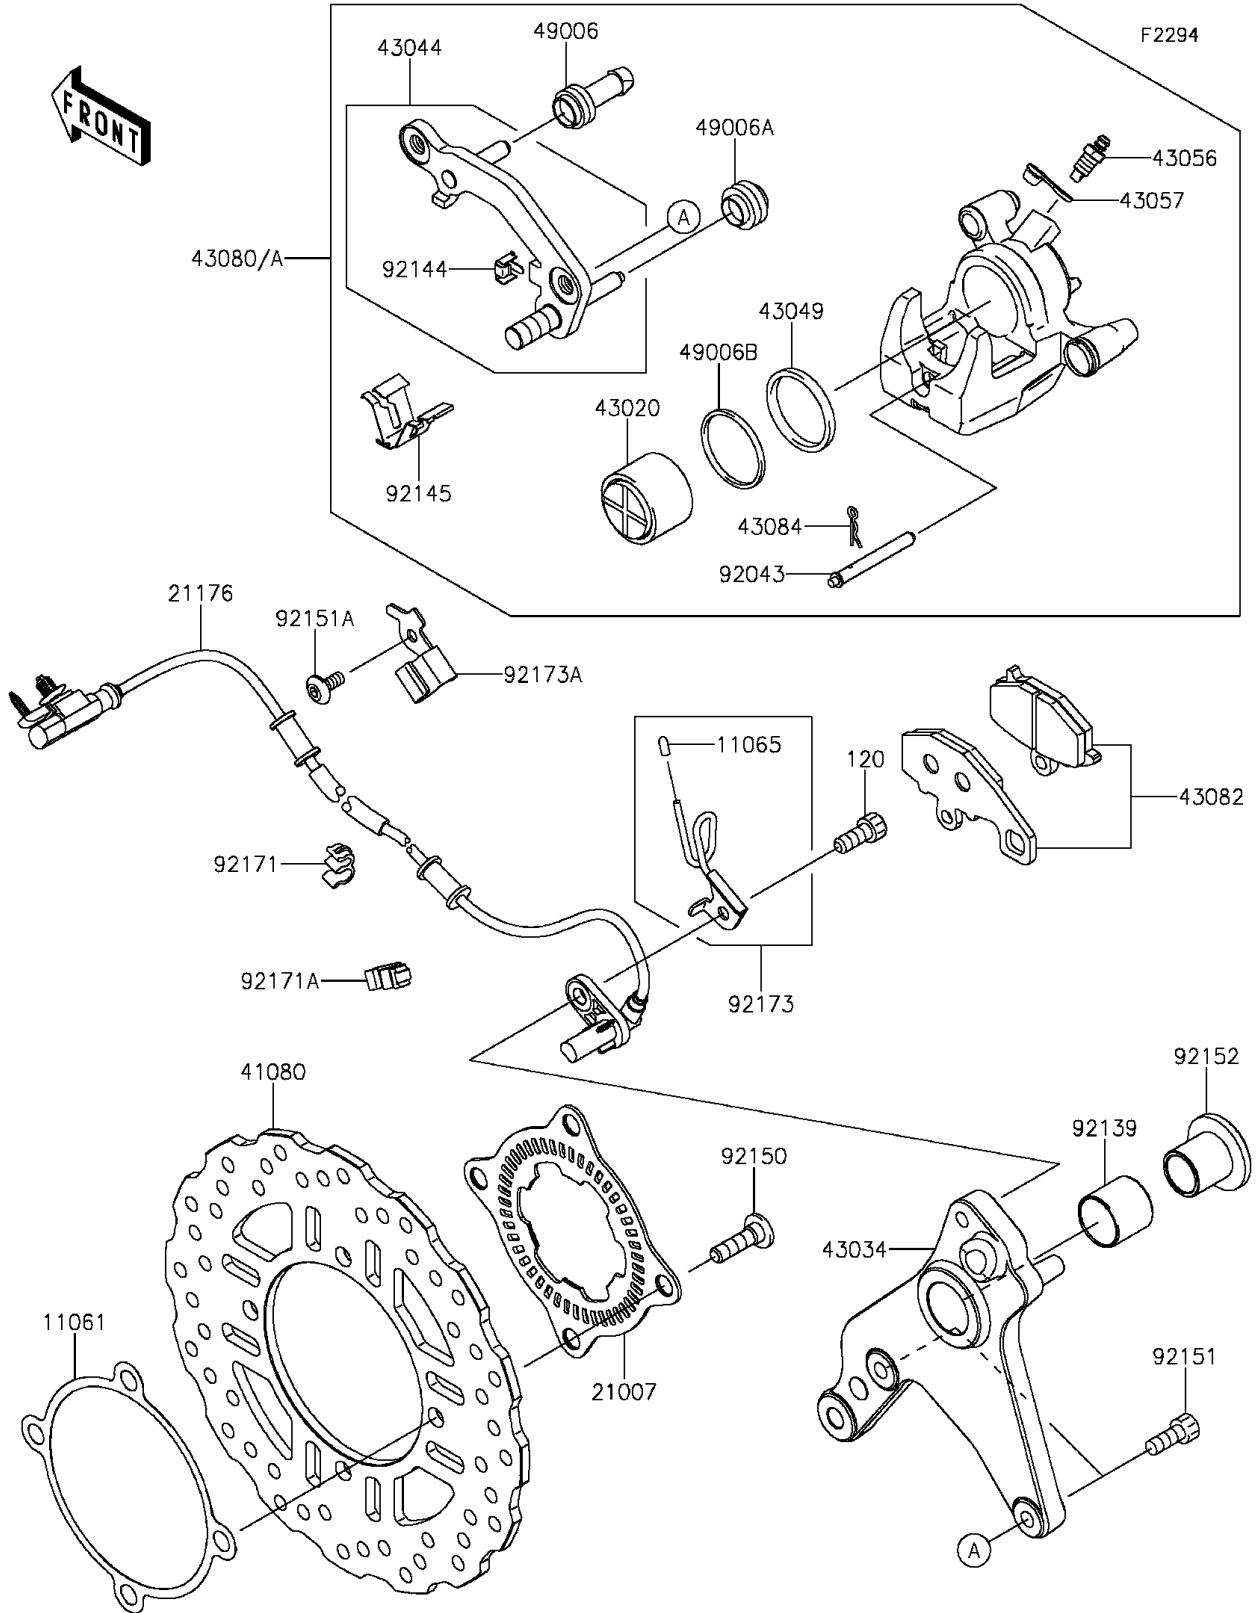

2016 Z1000 ABS PARTS DIAGRAM

Rear Brake

2016 Z1000 ABS PARTS LIST

Rear Brake

ITEM NAME	PART NUMBER	QUANTITY
GASKET,DISC PLATE (Ref # 11061)	11061-0204	1
CAP (Ref # 11065)	11065-0374	1
BOLT-SOCKET,8X20 (Ref # 120)	120CB0820	1
ROTOR,SENSOR,RR (Ref # 21007)	21007-0141	1
SENSOR,WHEEL SPEED,RR (Ref # 21176)	21176-0774	1
DISC,RR (Ref # 41080)	41080-0089	1
PISTON-COMP-BRAKE (Ref # 43020)	43020-1119	1
HOLDER-BRAKE,RR (Ref # 43034)	43034-0098	1
HOLDER-COMP-CALIPER,RR (Ref # 43044)	43044-0074	1
PACKING,PISTON SEAL (Ref # 43049)	43049-1097	1
BREATHER-BRAKE (Ref # 43056)	43056-0007	1
CAP-BREATHER (Ref # 43057)	43057-003	1
CALIPER-SUB-ASSY,RR,BLACK (Ref # 43080)	43080-0141-DJ	1
PAD-ASSY-BRAKE (Ref # 43082)	43082-0119	1
CLAMP,PAD (Ref # 43084)	43084-003	1
BOOT,CALIPER (Ref # 49006)	49006-1054	1
BOOT,CALIPER (Ref # 49006A)	49006-1095	1
BOOT,PISTON SEAL (Ref # 49006B)	49006-1212	1
PIN,PAD (Ref # 92043)	92043-1489	1
BUSHING,25X28X25 (Ref # 92139)	92139-0278	1
SPRING,STOPPER (Ref # 92144)	92144-1831	1
SPRING (Ref # 92145)	92145-0760	1
BOLT,SOCKET,8X30 (Ref # 92150)	92150-1771	4
BOLT,SOCKET,8X20 (Ref # 92151)	92151-1289	2
BOLT,SOCKET,6X14 (Ref # 92151A)	92151-1654	1
COLLAR,20X25X30 (Ref # 92152)	92152-1960	1
CLAMP (Ref # 92171)	92171-0921	1
CLAMP,BRAKE HOSE (Ref # 92171A)	92171-1819	1
CLAMP (Ref # 92173)	92173-1099	1

2016 Z1000 ABS PARTS LIST

Rear Brake

ITEM NAME	PART NUMBER	QUANTITY
CLAMP,RR WHEEL SPEED SENSOR (Ref # 92173A)	92173-1144	1