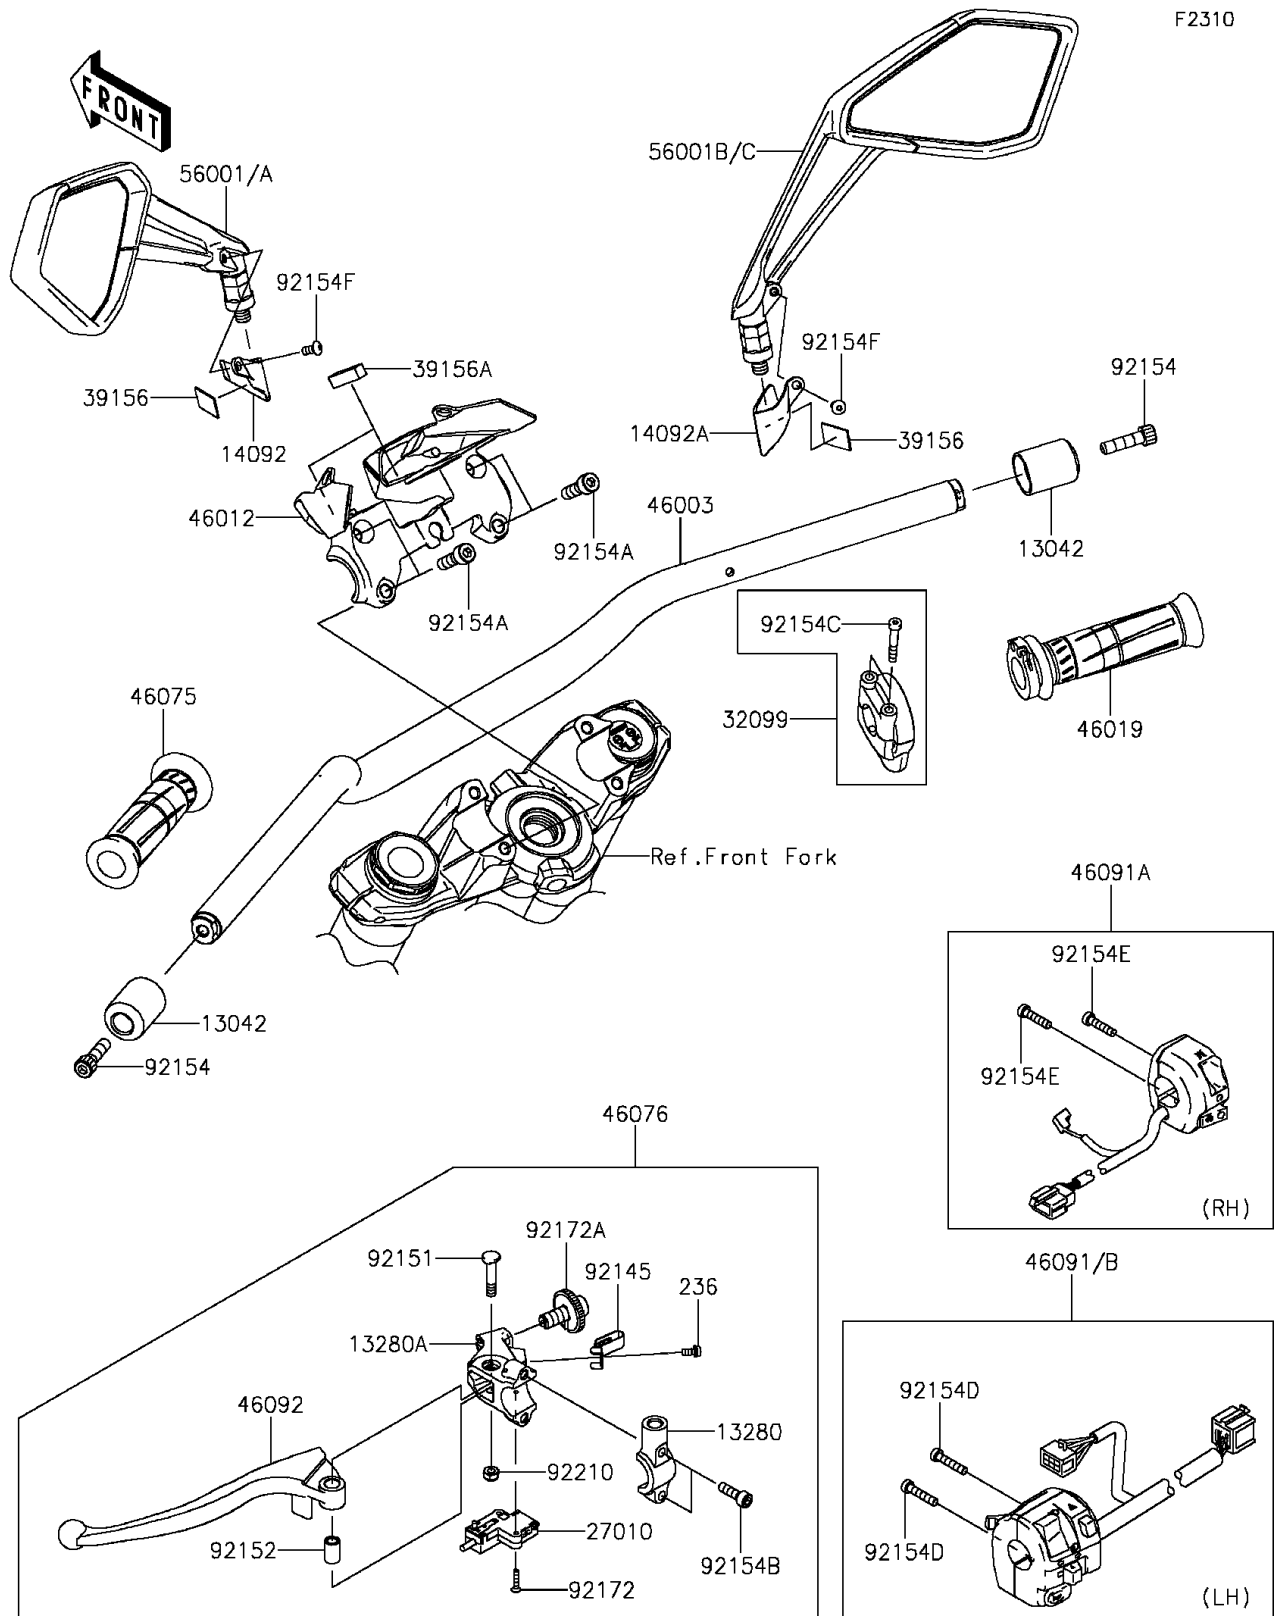

2015 Z1000 ABS PARTS DIAGRAM

Handlebar

2015 Z1000 ABS PARTS LIST

Handlebar

ITEM NAME	PART NUMBER	QUANTITY
WEIGHT,HANDLE (Ref # 13042)	13042-5001	2
HOLDER,CLUTCH LEVER (Ref # 13280)	13280-0772	1
HOLDER,CLUTCH LEVER (Ref # 13280A)	13280-1160	1
COVER,MIRROR STAY,LH (Ref # 14092)	14092-1156	1
COVER,MIRROR STAY,RH (Ref # 14092A)	14092-1157	1
SCREW-PAN-WSP-CROS,4X10 (Ref # 236)	236AB0410	1
SWITCH,CLUTCH,BLACK (Ref # 27010)	27010-1094	1
CASE,THROTTLE (Ref # 32099)	32099-0735	1
PAD,15X25X1 (Ref # 39156)	39156-1747	2
PAD,7.5X30X8 (Ref # 39156A)	39156-1810	2
HANDLE,FAT BAR (Ref # 46003)	46003-0632	1
HOLDER-HANDLE,F.S.BLACK (Ref # 46012)	46012-0347-18R	1
GRIP-ASSY,THROTTLE (Ref # 46019)	46019-0020	1
GRIP,LH (Ref # 46075)	46075-0068	1
LEVER-ASSY-GRIP,CLUTCH (Ref # 46076)	46076-0089	1
HOUSING-ASSY-CONTROL,LH (Ref # 46091)	46091-0278	1
HOUSING-ASSY-CONTROL,RH (Ref # 46091A)	46091-0279	1
LEVER-GRIP,CLUTCH (Ref # 46092)	46092-0006	1
MIRROR-ASSY,LH,S.BLACK (Ref # 56001A)	56001-0291-46V	1
MIRROR-ASSY,RH,S.BLACK (Ref # 56001C)	56001-0292-46V	1
SPRING (Ref # 92145)	92145-1286	1
BOLT (Ref # 92151)	92151-1523	1
COLLAR (Ref # 92152)	92152-0103	1
BOLT,SOCKET,8X30 (Ref # 92154)	92154-0502	2
BOLT,SOCKET,8X25 (Ref # 92154A)	92154-1236	4
BOLT,SOCKET,6X20 (Ref # 92154B)	92154-1269	2
BOLT,SOCKET,5X35 (Ref # 92154C)	92154-1272	2
BOLT,SOCKET,5X25 (Ref # 92154D)	92154-1273	2
BOLT,SOCKET,5X22 (Ref # 92154E)	92154-1279	2

2015 Z1000 ABS PARTS LIST

Handlebar

ITEM NAME	PART NUMBER	QUANTITY
BOLT,SOCKET,5X10 (Ref # 92154F)	92154-1292	2
SCREW,3X16 (Ref # 92172)	92172-0183	2
SCREW,ADJUST NUT (Ref # 92172A)	92172-1060	1
NUT,LOCK,6MM (Ref # 92210)	92210-0006	1