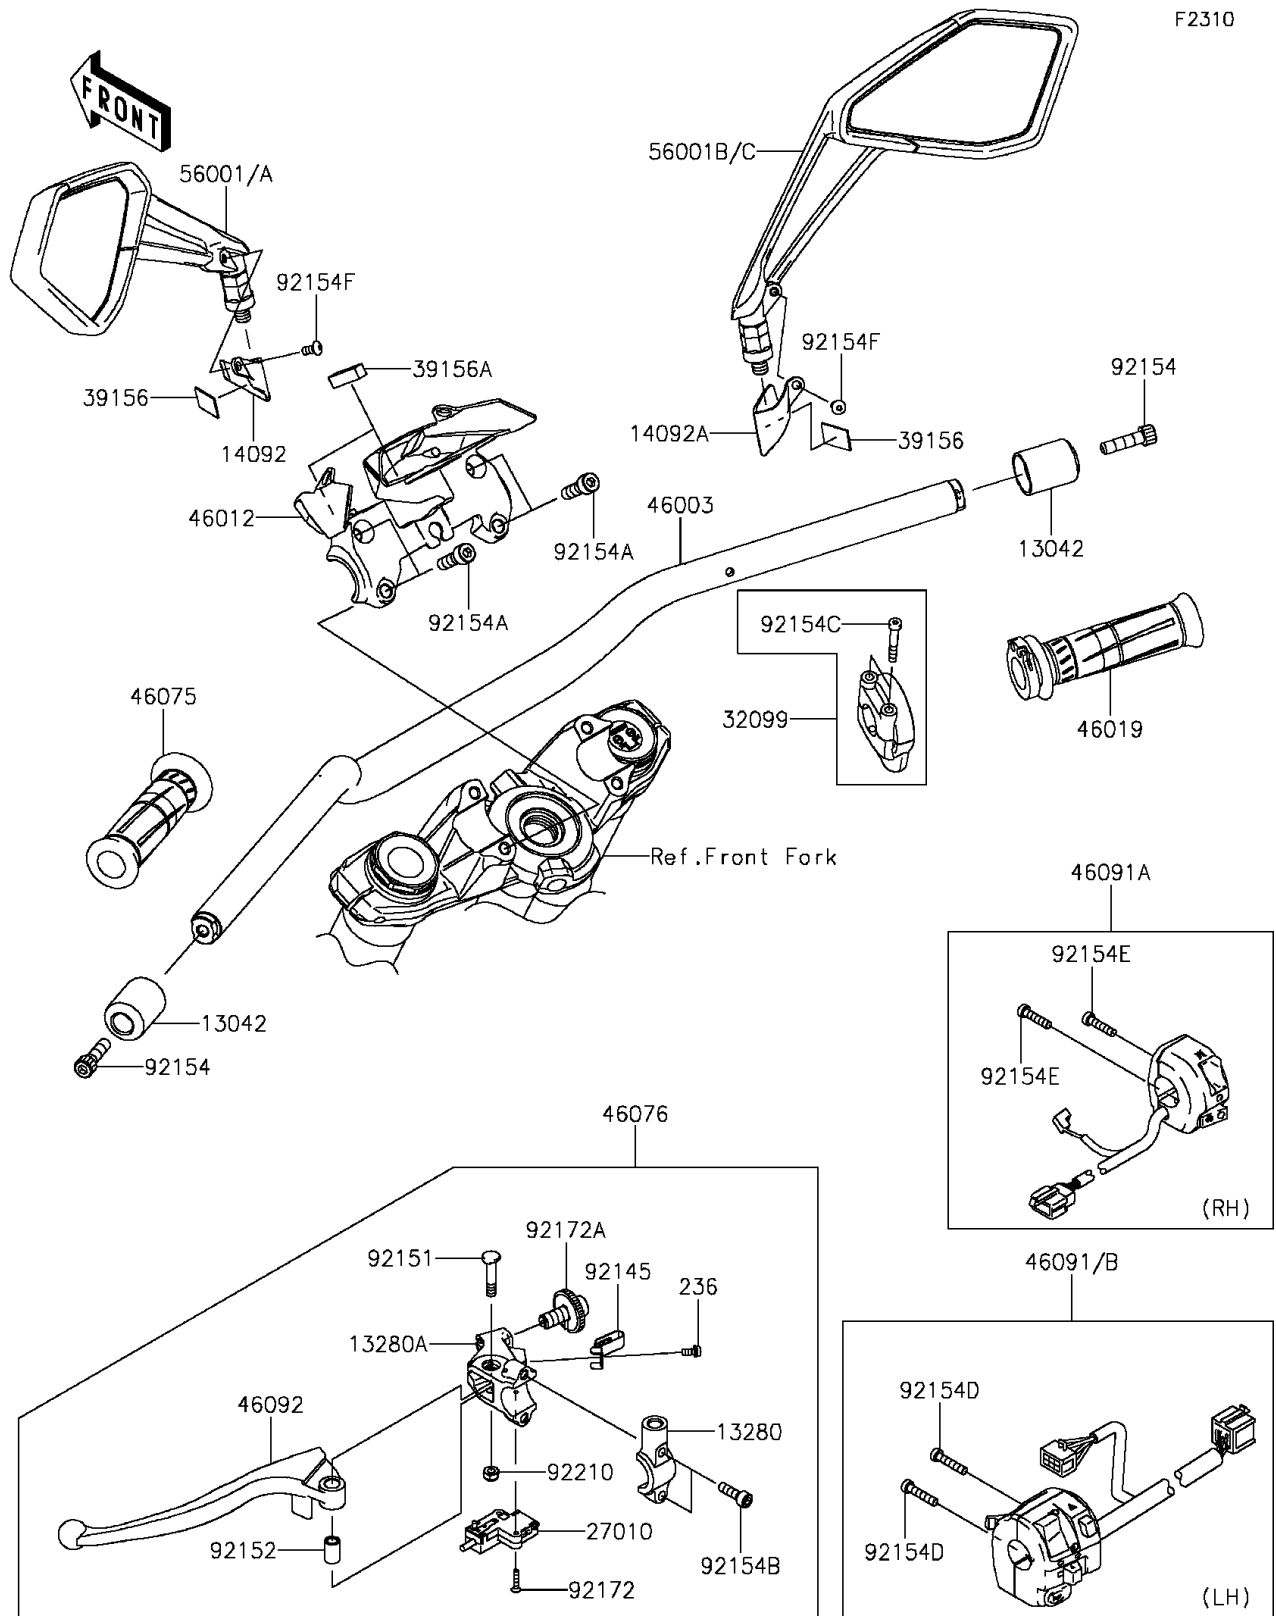

2016 Z1000 ABS PARTS DIAGRAM

Handlebar

2016 Z1000 ABS PARTS LIST

Handlebar

ITEM NAME	PART NUMBER	QUANTITY
WEIGHT,HANDLE (Ref # 13042)	13042-5001	2
HOLDER,CLUTCH LEVER (Ref # 13280)	13280-0772	1
HOLDER,CLUTCH LEVER (Ref # 13280A)	13280-1160	1
COVER,MIRROR STAY,LH (Ref # 14092)	14092-1156	1
COVER,MIRROR STAY,RH (Ref # 14092A)	14092-1157	1
SCREW-PAN-WSP-CROS,4X10 (Ref # 236)	236AB0410	1
SWITCH,CLUTCH,BLACK (Ref # 27010)	27010-1094	1
CASE,THROTTLE (Ref # 32099)	32099-0735	1
PAD,15X25X1 (Ref # 39156)	39156-1747	2
PAD,7.5X30X8 (Ref # 39156A)	39156-1810	2
HANDLE,FAT BAR (Ref # 46003)	46003-0632	1
HOLDER-HANDLE,F.S.BLACK (Ref # 46012)	46012-0347-18R	1
GRIP-ASSY,THROTTLE (Ref # 46019)	46019-0020	1
GRIP,LH (Ref # 46075)	46075-0068	1
LEVER-ASSY-GRIP,CLUTCH (Ref # 46076)	46076-0089	1
HOUSING-ASSY-CONTROL,RH (Ref # 46091A)	46091-0279	1
HOUSING-ASSY-CONTROL,LH (Ref # 46091B)	46091-0330	1
LEVER-GRIP,CLUTCH (Ref # 46092)	46092-0006	1
MIRROR-ASSY,LH,S.BLACK (Ref # 56001A)	56001-0291-46V	1
MIRROR-ASSY,RH,S.BLACK (Ref # 56001C)	56001-0292-46V	1
SPRING (Ref # 92145)	92145-1286	1
BOLT (Ref # 92151)	92151-1523	1
COLLAR (Ref # 92152)	92152-0103	1
BOLT,SOCKET,8X30 (Ref # 92154)	92154-0502	2
BOLT,SOCKET,8X25 (Ref # 92154A)	92154-1236	4
BOLT,SOCKET,6X20 (Ref # 92154B)	92154-1269	2
BOLT,SOCKET,5X35 (Ref # 92154C)	92154-1272	2
BOLT,SOCKET,5X25 (Ref # 92154D)	92154-1273	2
BOLT,SOCKET,5X22 (Ref # 92154E)	92154-1279	2

2016 Z1000 ABS PARTS LIST

Handlebar

ITEM NAME	PART NUMBER	QUANTITY
BOLT,SOCKET,5X10 (Ref # 92154F)	92154-1292	2
SCREW,3X16 (Ref # 92172)	92172-0183	2
SCREW,ADJUST NUT (Ref # 92172A)	92172-1060	1
NUT,LOCK,6MM (Ref # 92210)	92210-0006	1