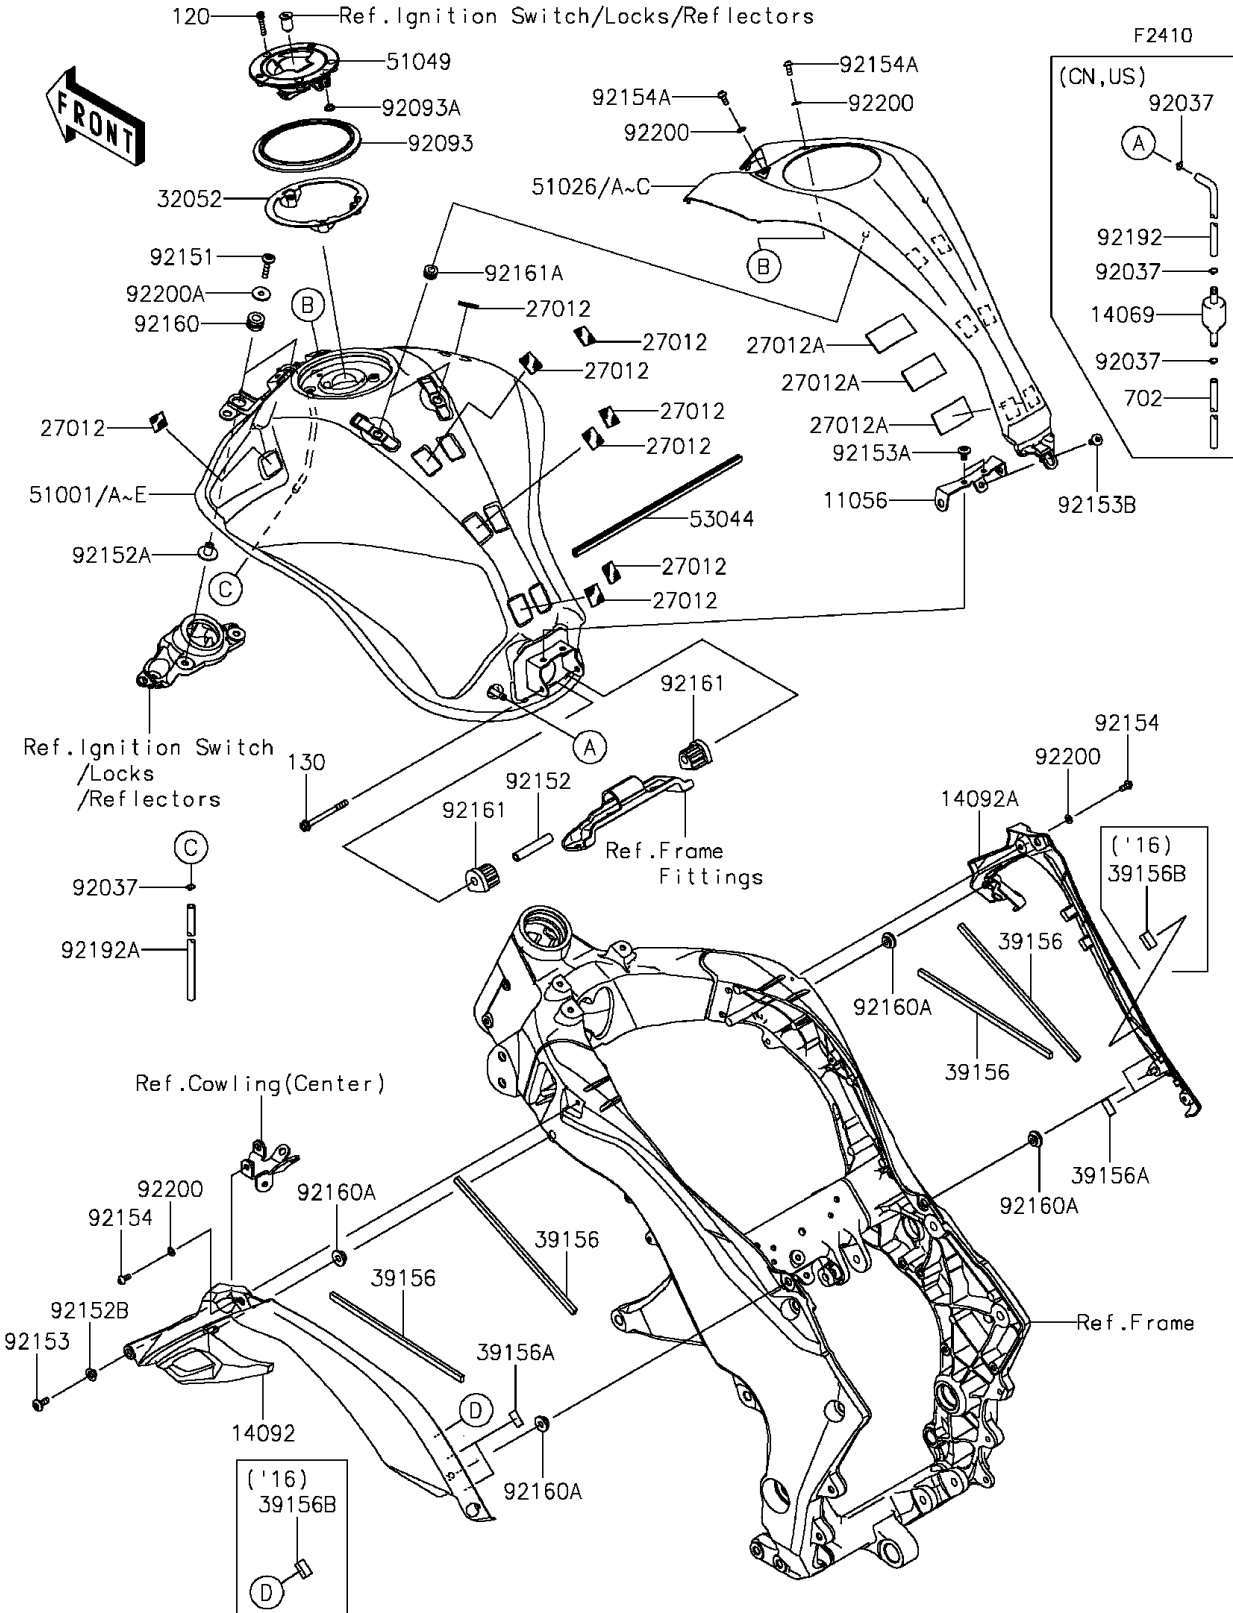

2015 Z1000 ABS PARTS DIAGRAM

Fuel Tank

2015 Z1000 ABS PARTS LIST

Fuel Tank

ITEM NAME	PART NUMBER	QUANTITY
BRACKET (Ref # 11056)	11056-3839	1
COVER,KNEE GRIP,LH (Ref # 14092)	14092-1128	1
COVER,KNEE GRIP,RH (Ref # 14092A)	14092-1129	1
HOOK (Ref # 27012)	27012-0171	8
HOOK,FASTENER,28X57 (Ref # 27012A)	27012-0764	3
BRACKET-TANK (Ref # 32052)	32052-0744	1
PAD (Ref # 39156)	39156-0563	4
PAD,15X20X0.2 (Ref # 39156A)	39156-1784	4
TANK-COMP-FUEL,G.B.GREEN (Ref # 51001A)	51001-0791-40R	1
TANK-COMP-FUEL,M.S.BLACK (Ref # 51001E)	51001-0791-660	1
COVER TANK,F.EBONY (Ref # 51026A)	51026-0010-45L	1
COVER TANK,M.S.BLACK (Ref # 51026C)	51026-0010-660	1
CAP-TANK,FUEL (Ref # 51049)	51049-0039	1
TRIM (Ref # 53044)	53044-1296	1
SEAL,TANK CAP (Ref # 92093)	92093-0604	1
SEAL,FUEL TANK CAP (Ref # 92093A)	92093-1030	1
BOLT,SOCKET,6X30 (Ref # 92151)	92151-1605	2
COLLAR,6.8X10X60 (Ref # 92152)	92152-1182	1
COLLAR (Ref # 92152A)	92152-1603	2
COLLAR,6.5X10X5.3 (Ref # 92152B)	92152-1863	1
BOLT,SOCKET,6X16 (Ref # 92153)	92153-1526	1
BOLT,SOCKET,6X12 (Ref # 92153A)	92153-1948	2
BOLT,SOCKET,6MM (Ref # 92153B)	92153-1956	1
BOLT-SOCKET,5X25 (Ref # 120)	120CC0525	3
BOLT-FLANGED,6X70 (Ref # 130)	130BB0670	1
BOLT,SOCKET,5X12 (Ref # 92154)	92154-0917	2
BOLT,SOCKET,5X12 (Ref # 92154A)	92154-1421	2
DAMPER,10X20X12 (Ref # 92160)	92160-1167	2
DAMPER (Ref # 92160A)	92160-1613	4

2015 Z1000 ABS PARTS LIST

Fuel Tank

ITEM NAME	PART NUMBER	QUANTITY
DAMPER,FUEL TANK,RR (Ref # 92161)	92161-1330	2
DAMPER,8.2X16X8.3 (Ref # 92161A)	92161-1584	2
TUBE,6X9X926(30) (Ref # 92192A)	92192-1024	1
WASHER,NYLONE,5.3X11.5X0.5 (Ref # 92200)	92200-0006	4
WASHER,6.5X22X1.6 (Ref # 92200A)	92200-1087	2