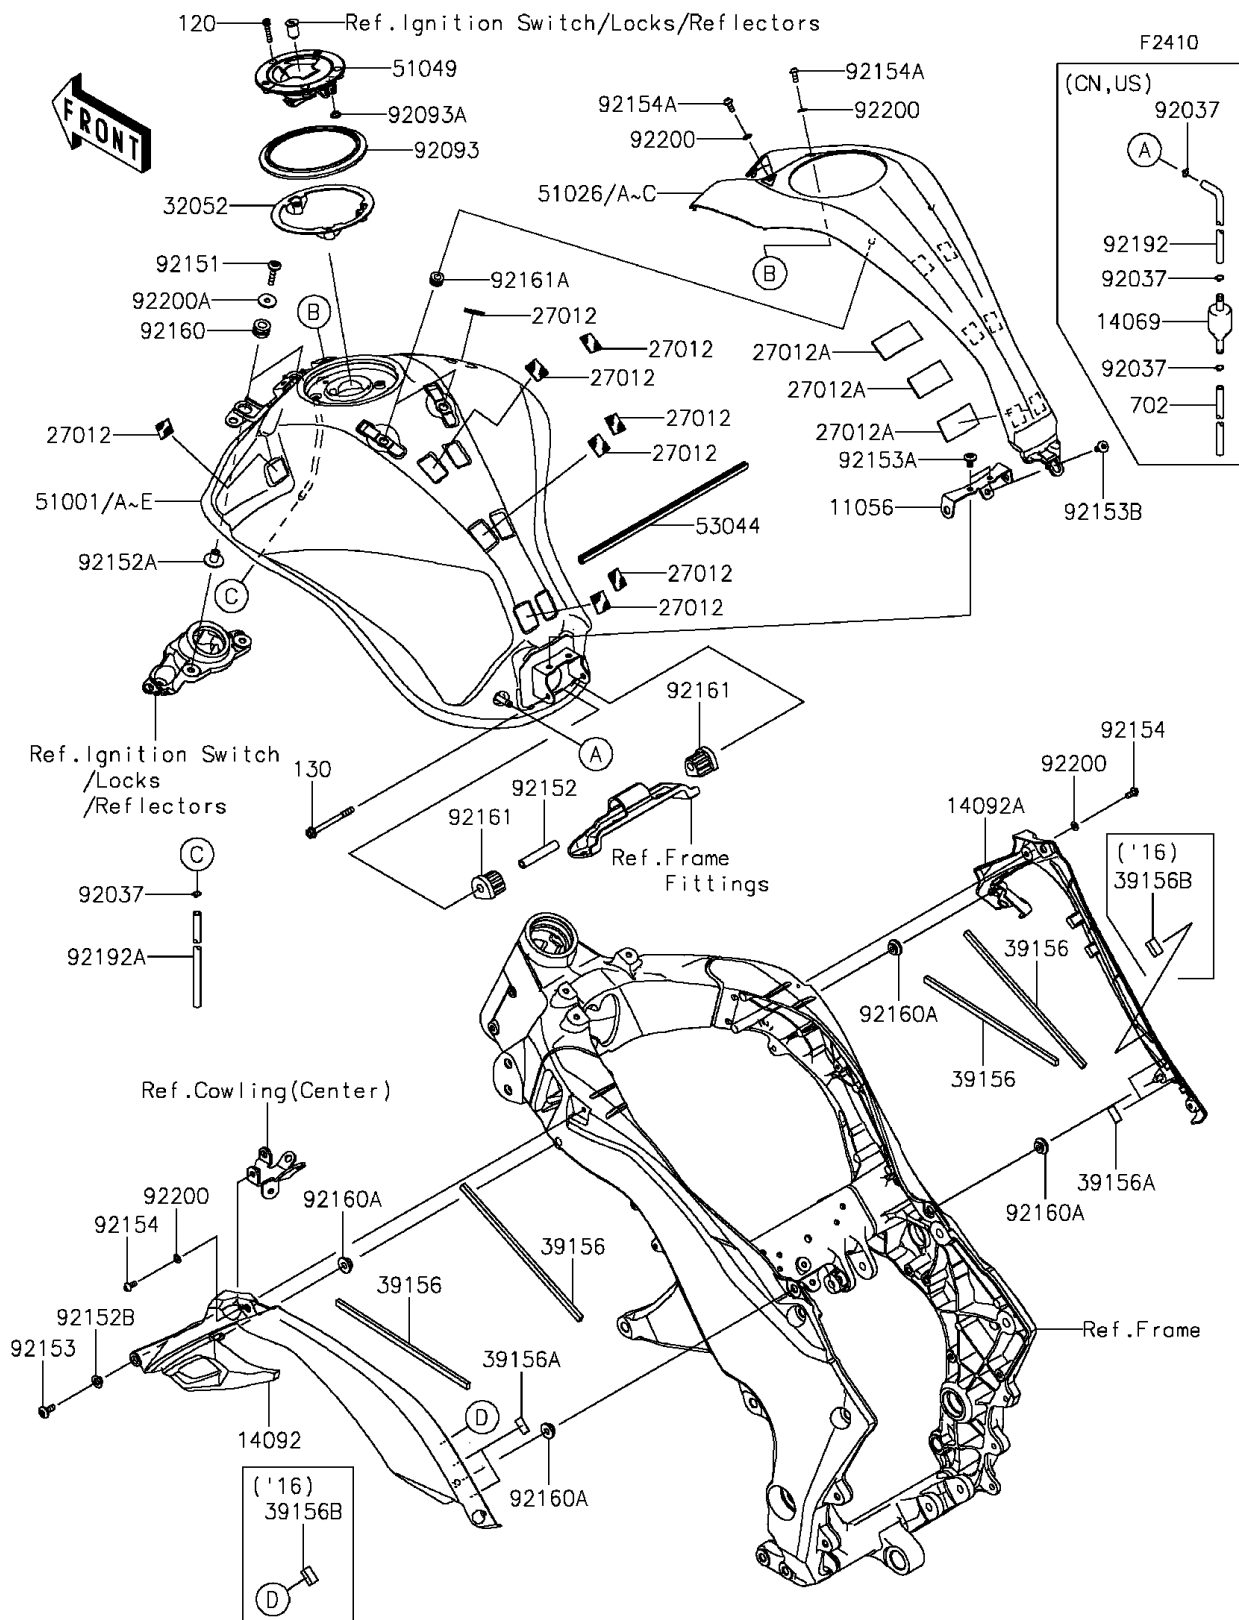

2016 Z1000 ABS PARTS DIAGRAM

Fuel Tank

2016 Z1000 ABS PARTS LIST

Fuel Tank

ITEM NAME	PART NUMBER	QUANTITY
BRACKET (Ref # 11056)	11056-3839	1
COVER,KNEE GRIP,LH (Ref # 14092)	14092-1128	1
COVER,KNEE GRIP,RH (Ref # 14092A)	14092-1129	1
HOOK (Ref # 27012)	27012-0171	8
HOOK,FASTENER,28X57 (Ref # 27012A)	27012-0764	3
BRACKET-TANK (Ref # 32052)	32052-0744	1
PAD (Ref # 39156)	39156-0563	4
PAD,15X20X0.2 (Ref # 39156A)	39156-1784	4
PAD,20X8X10 (Ref # 39156B)	39156-1968	2
TANK-COMP-FUEL,M.M.C.GRAY (Ref # 51001C)	51001-0791-51B	1
TANK-COMP-FUEL,M.M.G.GRAY (Ref # 51001D)	51001-0791-53U	1
COVER TANK,G.B.GREEN (Ref # 51026)	51026-0010-40R	1
COVER TANK,C.C.RED (Ref # 51026B)	51026-0010-53R	1
CAP-TANK,FUEL (Ref # 51049)	51049-0039	1
TRIM (Ref # 53044)	53044-1296	1
SEAL,TANK CAP (Ref # 92093)	92093-0604	1
SEAL,FUEL TANK CAP (Ref # 92093A)	92093-1030	1
BOLT,SOCKET,6X30 (Ref # 92151)	92151-1605	2
COLLAR,6.8X10X60 (Ref # 92152)	92152-1182	1
COLLAR (Ref # 92152A)	92152-1603	2
COLLAR,6.5X10X5.3 (Ref # 92152B)	92152-1863	1
BOLT,SOCKET,6X16 (Ref # 92153)	92153-1526	1
BOLT,SOCKET,6X12 (Ref # 92153A)	92153-1948	2
BOLT,SOCKET,6MM (Ref # 92153B)	92153-1956	1
BOLT-SOCKET,5X25 (Ref # 120)	120CC0525	3
BOLT-FLANGED,6X70 (Ref # 130)	130BB0670	1
BOLT,SOCKET,5X12 (Ref # 92154)	92154-0917	2
BOLT,SOCKET,5X12 (Ref # 92154A)	92154-1421	2
DAMPER,10X20X12 (Ref # 92160)	92160-1167	2

2016 Z1000 ABS PARTS LIST

Fuel Tank

ITEM NAME	PART NUMBER	QUANTITY
DAMPER (Ref # 92160A)	92160-1613	4
DAMPER,FUEL TANK,RR (Ref # 92161)	92161-1330	2
DAMPER,8.2X16X8.3 (Ref # 92161A)	92161-1584	2
TUBE,6X9X926(30) (Ref # 92192A)	92192-1024	1
WASHER,NYLON,5.3X11.5X0.5 (Ref # 92200)	92200-0006	4
WASHER,6.5X22X1.6 (Ref # 92200A)	92200-1087	2