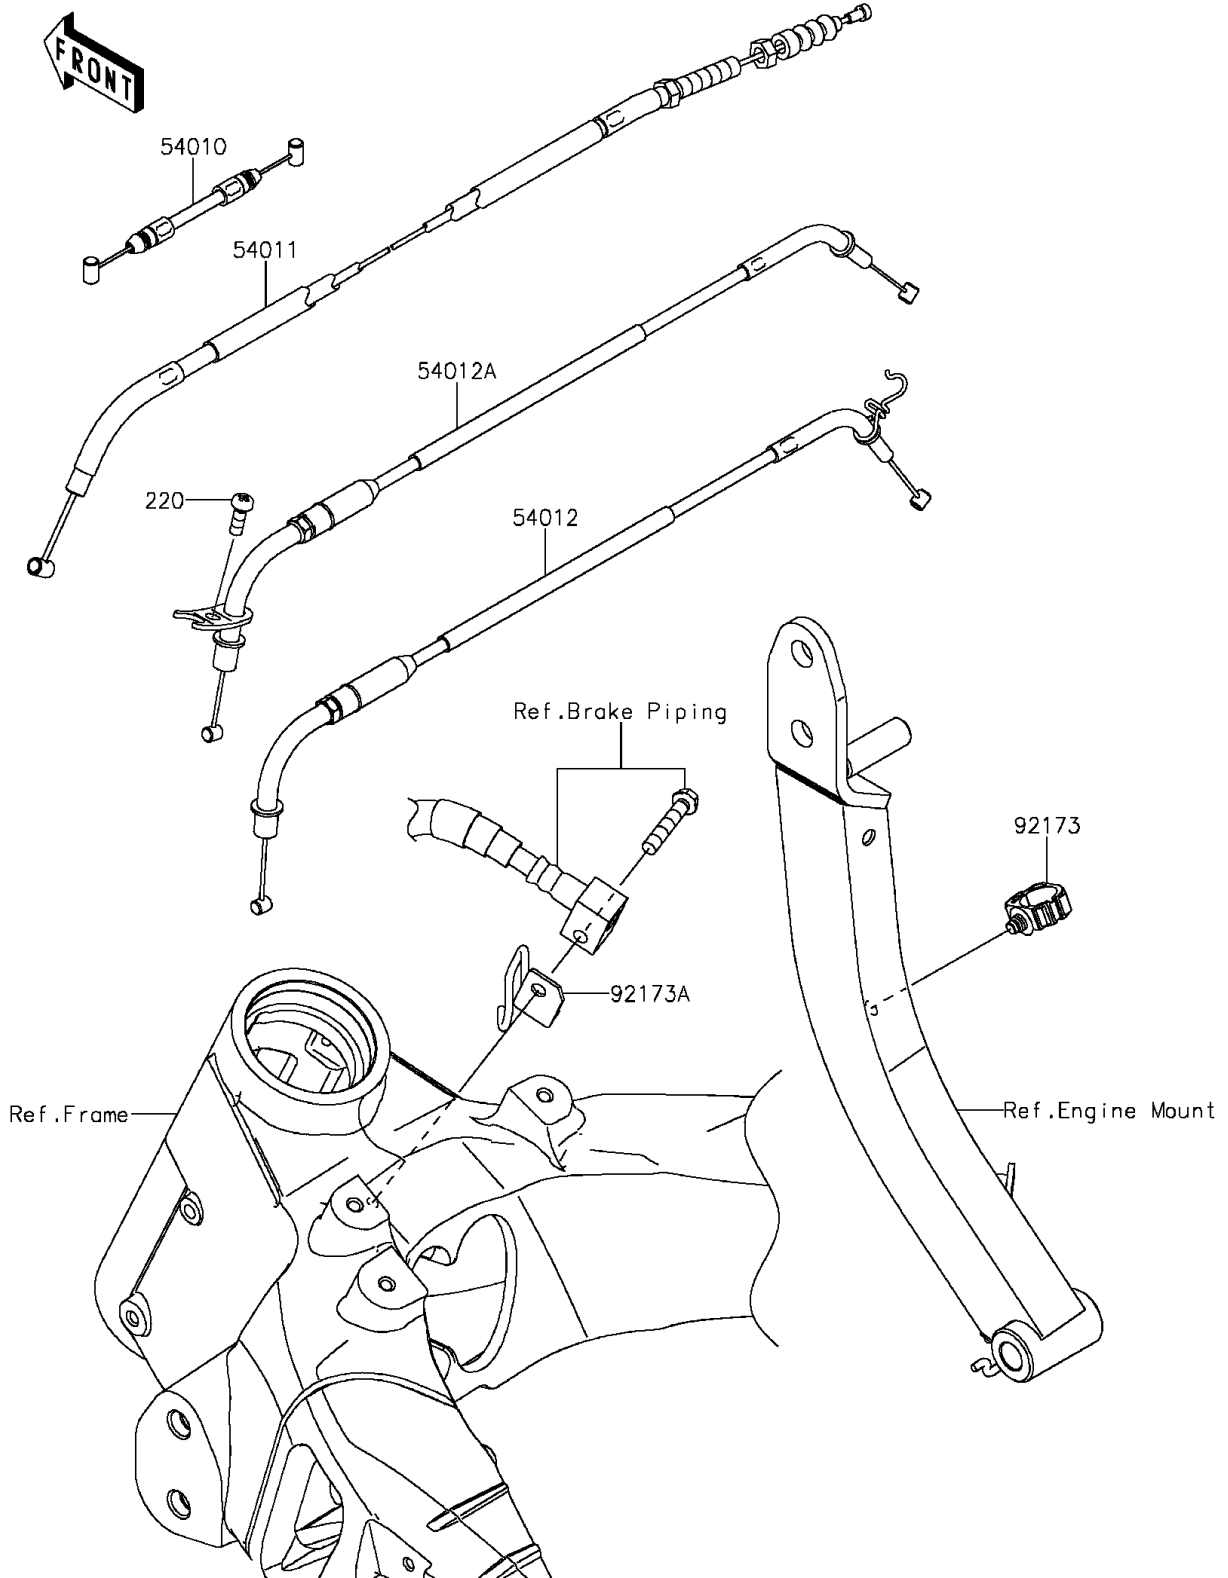

2015 Z1000 ABS PARTS DIAGRAM

Cables

F2540

2015 Z1000 ABS PARTS LIST

Cables

ITEM NAME	PART NUMBER	QUANTITY
SCREW-PAN-CROS,6X14 (Ref # 220)	220AB0614	1
CABLE,SEAT LOCK (Ref # 54010)	54010-0597	1
CABLE-CLUTCH (Ref # 54011)	54011-0579	1
CABLE-THROTTLE,OPENING (Ref # 54012)	54012-0601	1
CABLE-THROTTLE,CLOSING (Ref # 54012A)	54012-0602	1
CLAMP,HOLDER CLIP (Ref # 92173)	92173-0868	1
CLAMP,PLATE (Ref # 92173A)	92173-1109	1