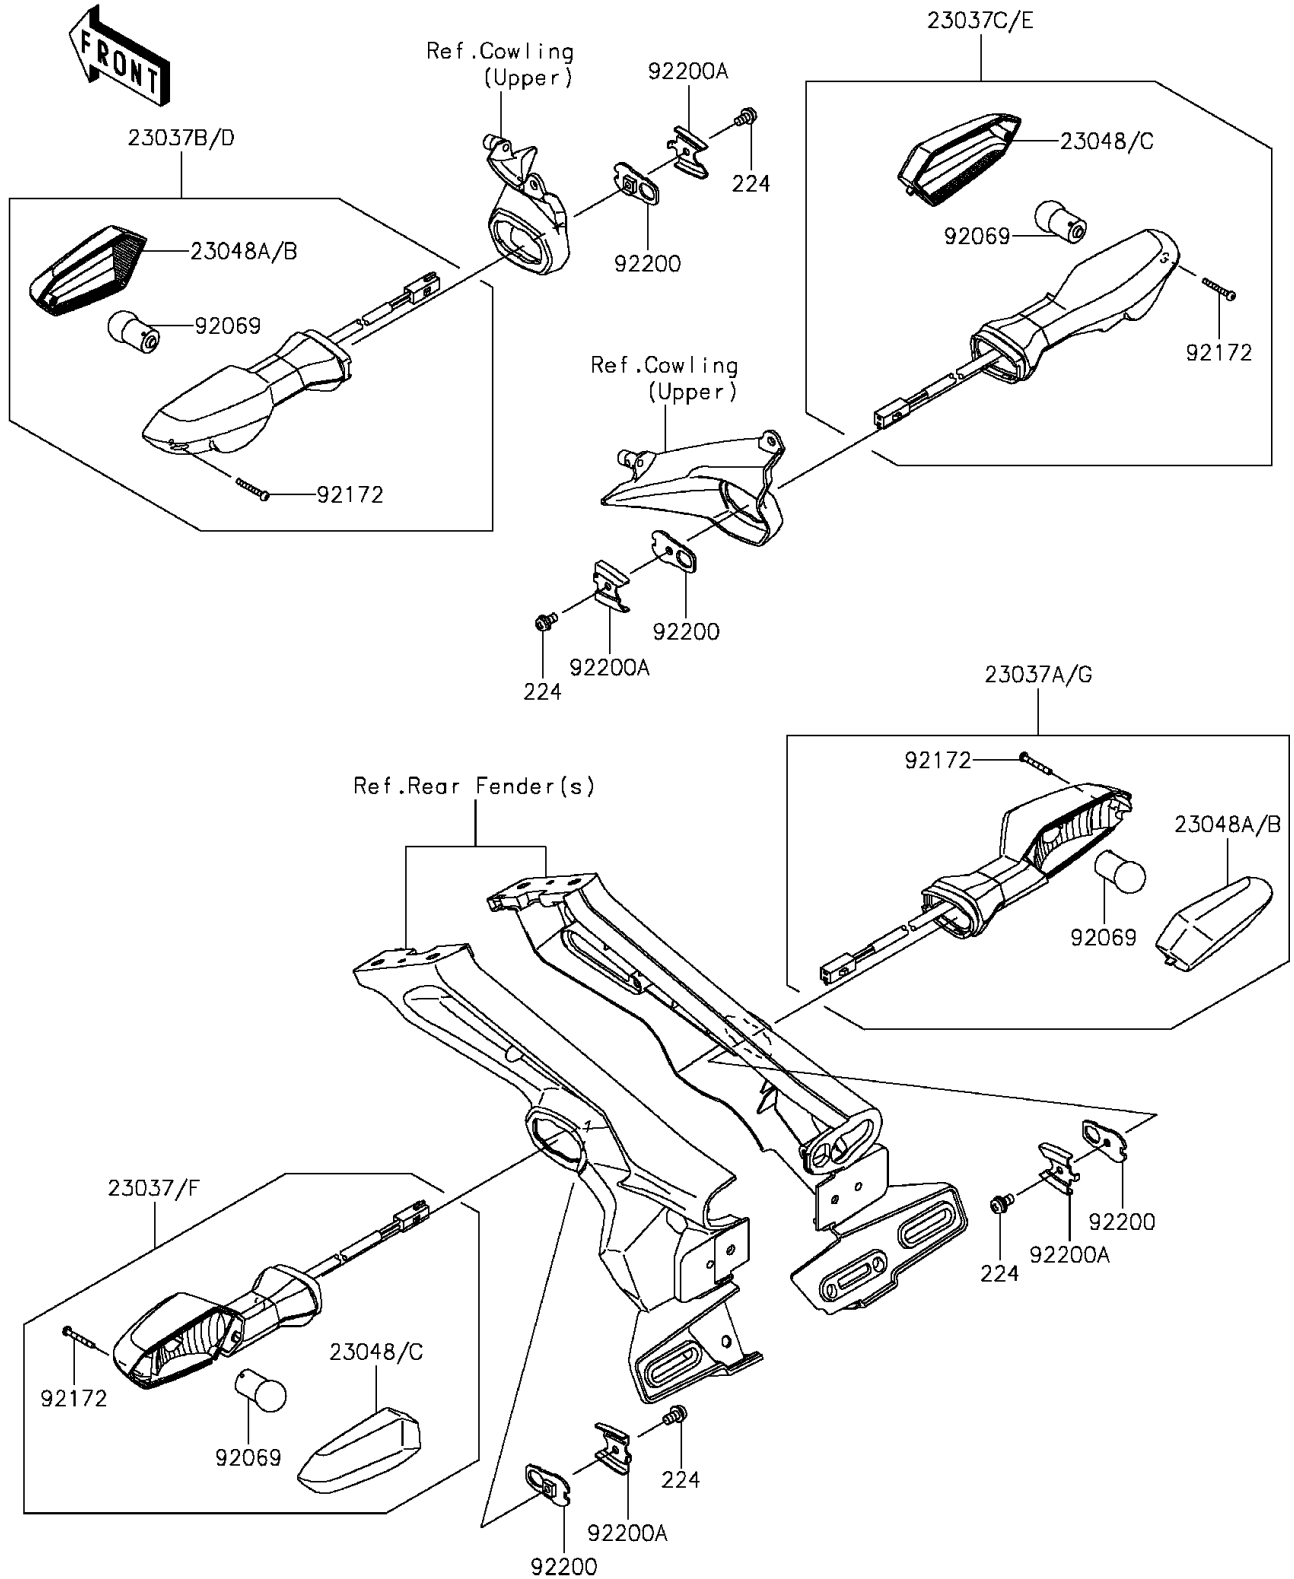

2015 Z1000 ABS PARTS DIAGRAM

Turn Signals

F2730

2015 Z1000 ABS PARTS LIST

Turn Signals

ITEM NAME	PART NUMBER	QUANTITY
SCREW-PAN-WP-CROS,4X8 (Ref # 224)	224AB0408	4
LAMP-ASSY-SIGNAL,FR,LH (Ref # 23037D)	23037-0295	1
LAMP-ASSY-SIGNAL,FR,RH (Ref # 23037E)	23037-0296	1
LAMP-ASSY-SIGNAL,RR,LH (Ref # 23037F)	23037-0300	1
LAMP-ASSY-SIGNAL,RR,RH (Ref # 23037G)	23037-0301	1
LENS-SIGNAL LAMP (Ref # 23048B)	23048-0025	2
LENS-SIGNAL LAMP (Ref # 23048C)	23048-0026	2
BULB,12V 10W (Ref # 92069)	92069-0076	4
SCREW,2.9X22 (Ref # 92172)	92172-0395	4
WASHER,NUT 4MM (Ref # 92200)	92200-0854	4
WASHER (Ref # 92200A)	92200-0855	4