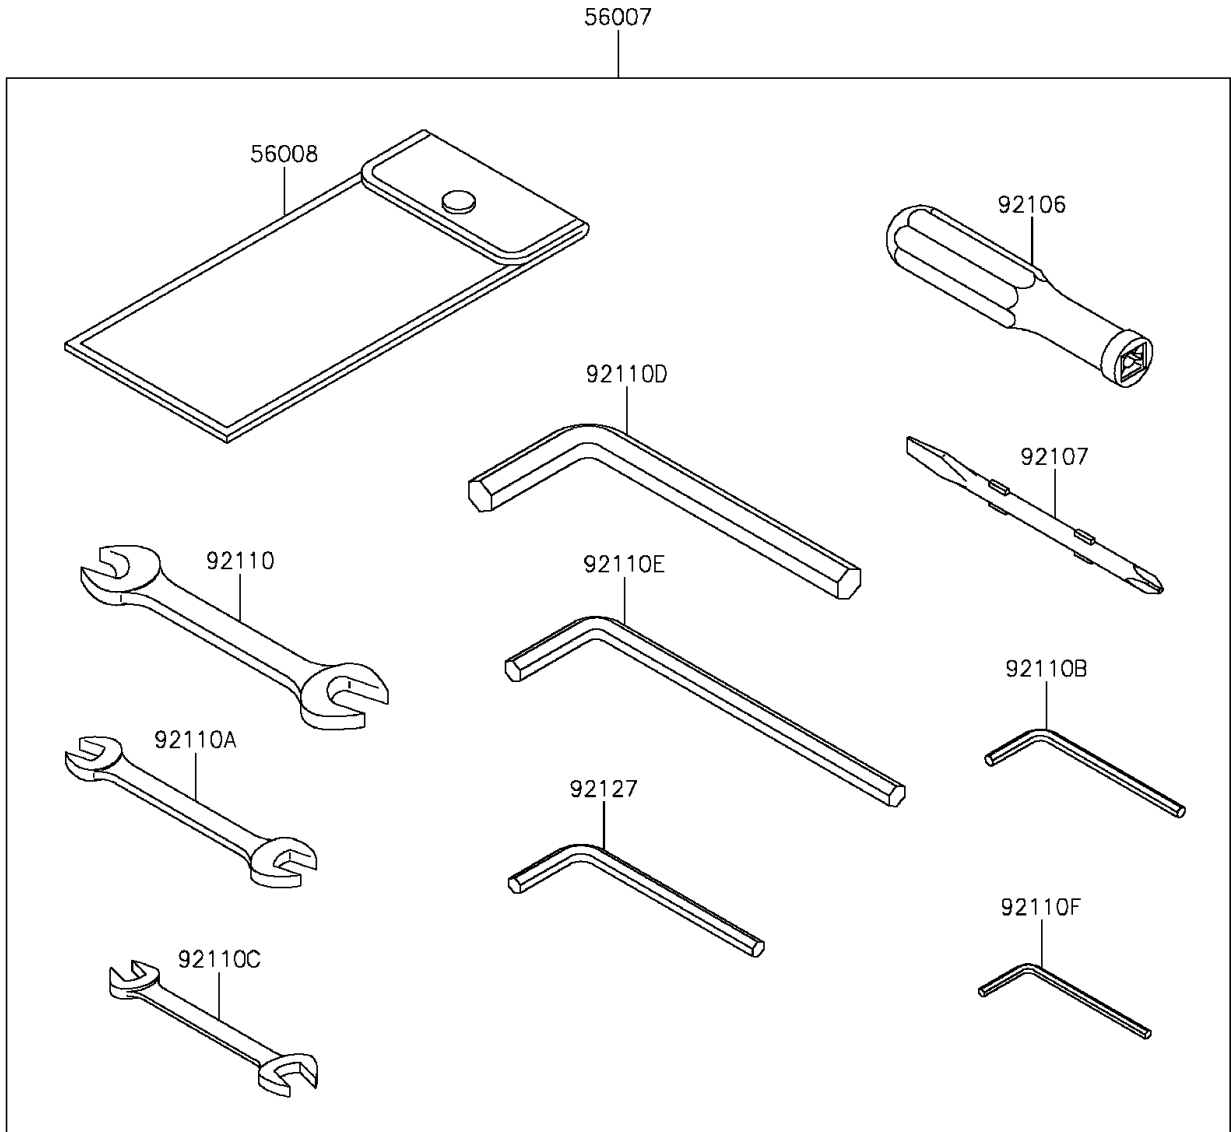

# 2015 Z1000 ABS PARTS DIAGRAM

Owner's Tools

F2810

## 2015 Z1000 ABS PARTS LIST

### Owner's Tools

ITEM NAME	PART NUMBER	QUANTITY
TOOL-KIT (Ref # 56007)	56007-0125	1
BAG,TOOL (Ref # 56008)	56008-0046	1
GASKET-LIQUID,TB1216B,BLACK (Ref # 92104)	92104-1064	1
GASKET-LIQUID,TB1207B,BLACK (Ref # 92104A)	92104-2068	1
GRIP-SCREW DRIVER (Ref # 92106)	92106-0004	1
TOOL-DRIVER,#2PHILLIPS&SLOT (Ref # 92107)	92107-0019	1
TOOL-WRENCH,OPEN END,14X17 (Ref # 92110)	92110-0057	1
TOOL-WRENCH,OPEN END,10X12 (Ref # 92110A)	92110-0564	1
TOOL-WRENCH,ALLEN,4MM (Ref # 92110B)	92110-0567	1
TOOL-WRENCH,OPEN END,8X10 (Ref # 92110C)	92110-0574	1
TOOL-WRENCH,ALLEN,12MM (Ref # 92110D)	92110-0575	1
TOOL-WRENCH,ALLEN,8MM (Ref # 92110E)	92110-0576	1
TOOL-WRENCH,ALLEN,3MM (Ref # 92110F)	92110-0577	1
TOOL-WRENCH,ALLEN,6MM (Ref # 92127)	92127-003	1