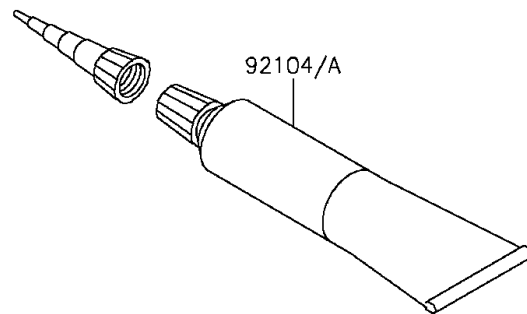

# 2015 Z1000 ABS PARTS DIAGRAM

Owner's Tools

F2810

## 2015 Z1000 ABS PARTS LIST

### Owner's Tools

ITEM NAME	PART NUMBER	QUANTITY
TOOL-KIT (Ref # 56007)	56007-0125	1
BAG,TOOL (Ref # 56008)	56008-0046	1
GASKET-LIQUID,TB1216B,BLACK (Ref # 92104)	92104-1064	1
GASKET-LIQUID,TB1207B,BLACK (Ref # 92104A)	92104-2068	1
GRIP-SCREW DRIVER (Ref # 92106)	92106-0004	1
TOOL-DRIVER,#2PHILLIPS&SLOT (Ref # 92107)	92107-0019	1
TOOL-WRENCH,OPEN END,14X17 (Ref # 92110)	92110-0057	1
TOOL-WRENCH,OPEN END,10X12 (Ref # 92110A)	92110-0564	1
TOOL-WRENCH,ALLEN,4MM (Ref # 92110B)	92110-0567	1
TOOL-WRENCH,OPEN END,8X10 (Ref # 92110C)	92110-0574	1
TOOL-WRENCH,ALLEN,12MM (Ref # 92110D)	92110-0575	1
TOOL-WRENCH,ALLEN,8MM (Ref # 92110E)	92110-0576	1
TOOL-WRENCH,ALLEN,3MM (Ref # 92110F)	92110-0577	1
TOOL-WRENCH,ALLEN,6MM (Ref # 92127)	92127-003	1