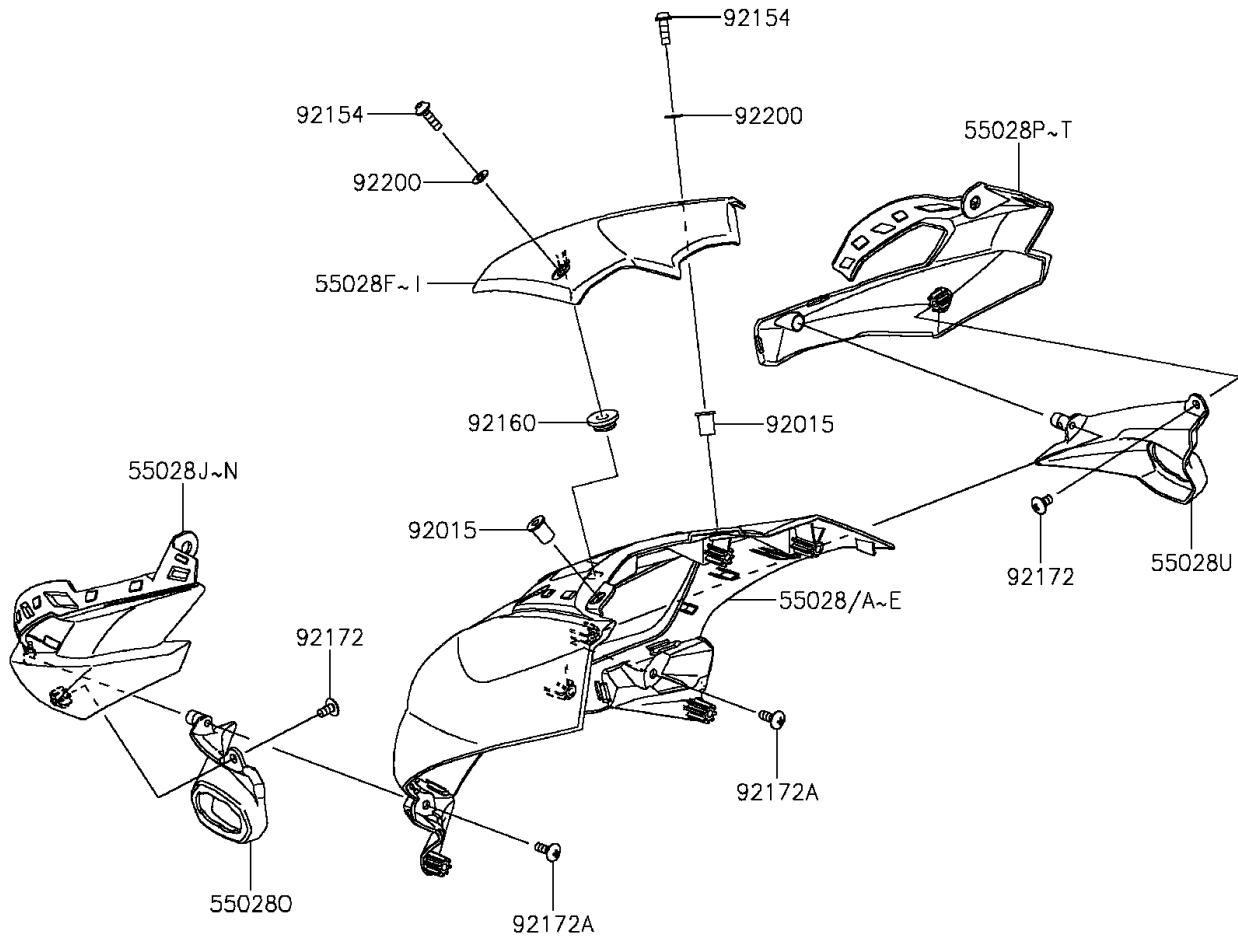

# 2015 Z1000 ABS PARTS DIAGRAM

Cowling(Upper)

F2870

## 2015 Z1000 ABS PARTS LIST

### Cowling(Upper)

ITEM NAME	PART NUMBER	QUANTITY
COWLING,UPP,CNT,G.B.GREEN (Ref # 55028A)	55028-0486-40R	1
COWLING,UPP,CNT,M.S.BLACK (Ref # 55028E)	55028-0486-660	1
COWLING,UPP,UPP,F.EBONY (Ref # 55028G)	55028-0487-45L	1
COWLING,UPP,UPP,M.S.BLACK (Ref # 55028I)	55028-0487-660	1
COWLING,UPP,LH,G.B.GREEN (Ref # 55028K)	55028-0488-40R	1
COWLING,UPP,LH,M.S.BLACK (Ref # 55028N)	55028-0488-660	1
COWLING,UPP,LH,SIGNAL (Ref # 55028O)	55028-0489	1
COWLING,UPP,RH,G.B.GREEN (Ref # 55028Q)	55028-0490-40R	1
COWLING,UPP,RH,M.S.BLACK (Ref # 55028T)	55028-0490-660	1
COWLING,UPP,RH,SIGNAL (Ref # 55028U)	55028-0491	1
NUT,WELL,5MM (Ref # 92015)	92015-1757	2
BOLT,SOCKET,5X16 (Ref # 92154)	92154-0209	2
DAMPER (Ref # 92160)	92160-1613	1
SCREW,TAPPING,5X10 (Ref # 92172)	92172-0262	2
SCREW,TAPPING,5X14 (Ref # 92172A)	92172-0265	2
WASHER,NYLONE,5.3X11.5X0.5 (Ref # 92200)	92200-0006	2