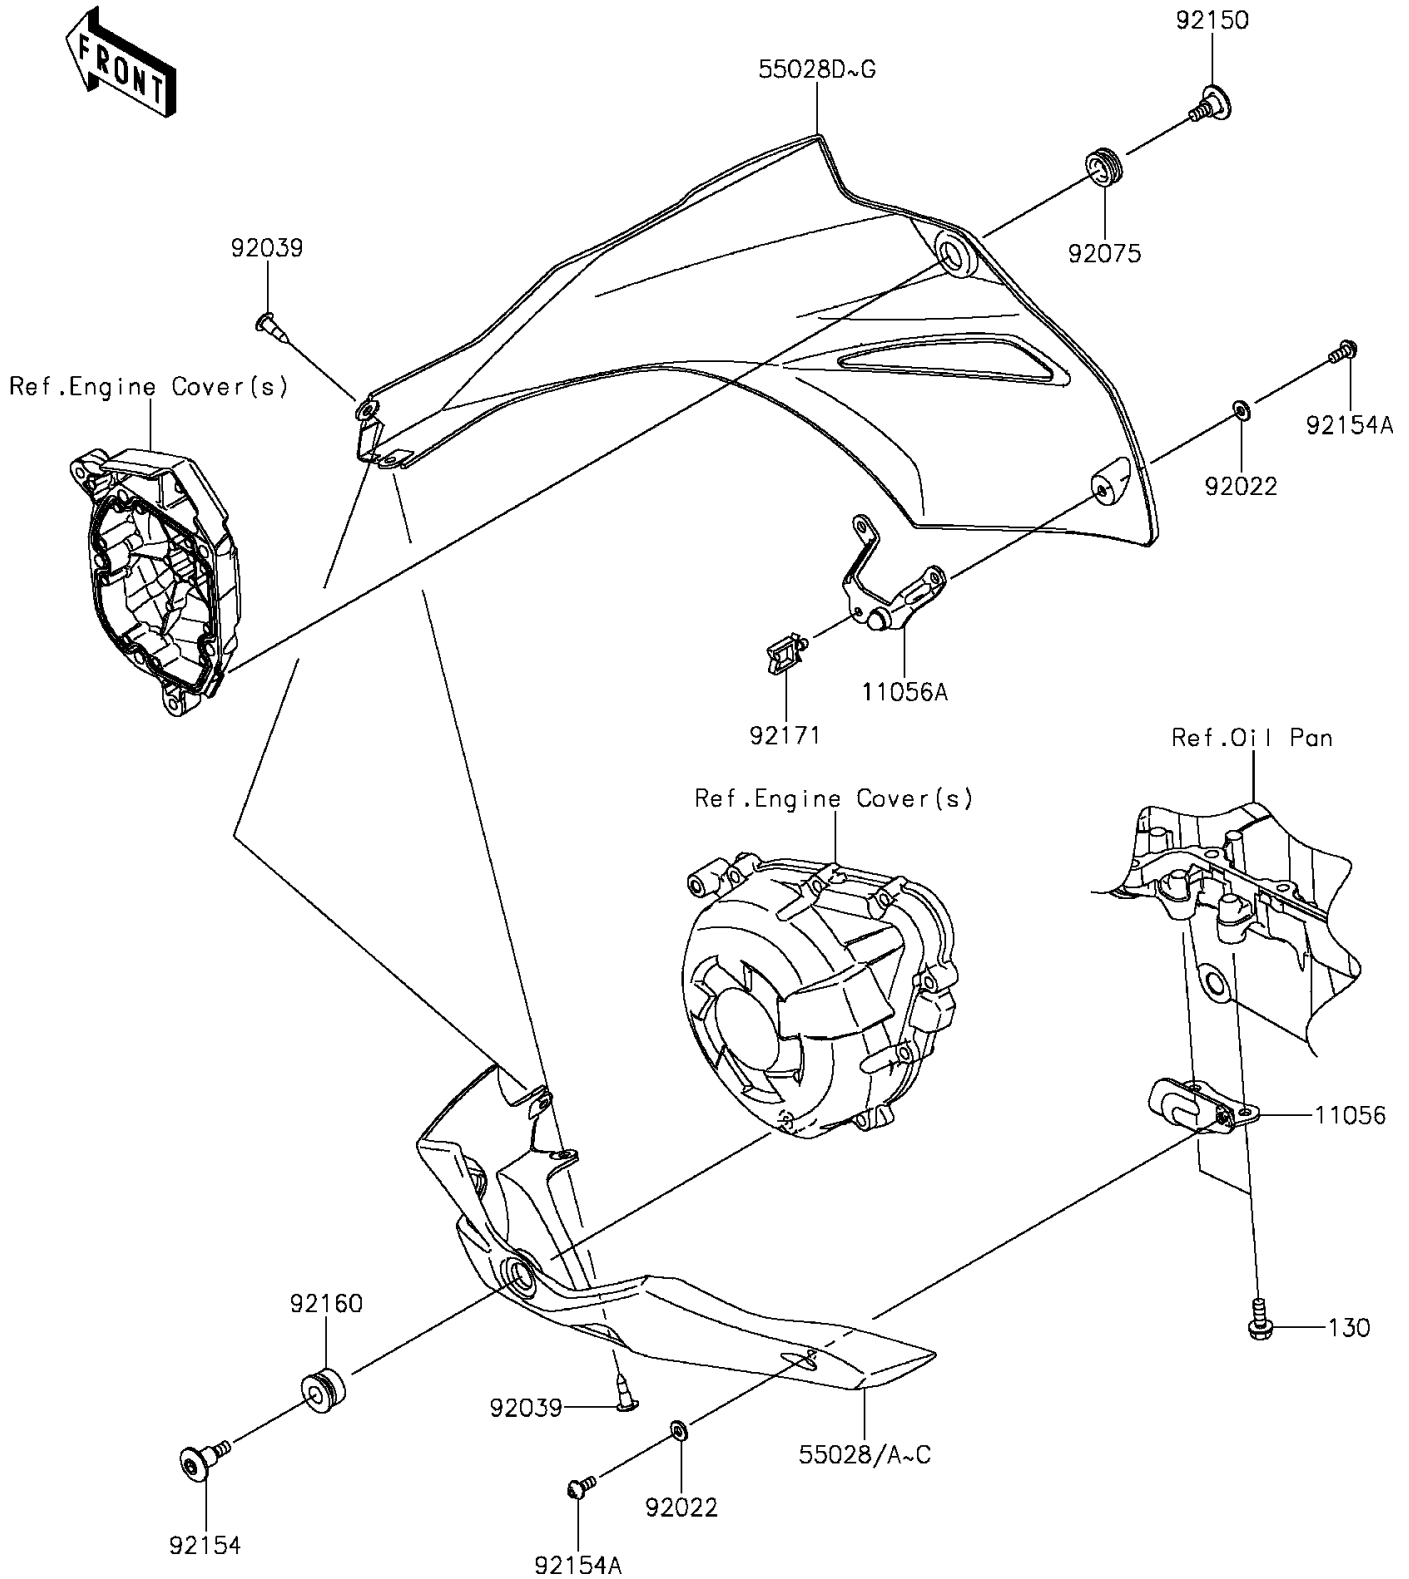

2014 Z1000 ABS PARTS DIAGRAM

Cowling Lower

F2872

2014 Z1000 ABS PARTS LIST

Cowling Lowers

ITEM NAME	PART NUMBER	QUANTITY
BRACKET,LWR COWL.,LH (Ref # 11056)	11056-2520	1
BRACKET,LWR COWL.,RH (Ref # 11056A)	11056-3926	1
BOLT-FLANGED,6X16 (Ref # 130)	130CC0616	2
COWLING,LWR,LH,F.EBONY (Ref # 55028)	55028-0494-45L	1
COWLING,LWR,RH,F.EBONY (Ref # 55028D)	55028-0495-45L	1
WASHER,NYLON,5.3X11.5X1.5 (Ref # 92022)	92022-1521	2
RIVET (Ref # 92039)	92039-0068	2
DAMPER (Ref # 92075)	92075-1634	1
BOLT,SOCKET,6MM (Ref # 92150)	92150-1154	1
BOLT,6X24 (Ref # 92154)	92154-0348	1
BOLT,SOCKET,5X12 (Ref # 92154A)	92154-0917	2
DAMPER (Ref # 92160)	92160-1141	1
CLAMP (Ref # 92171)	92171-0290	1