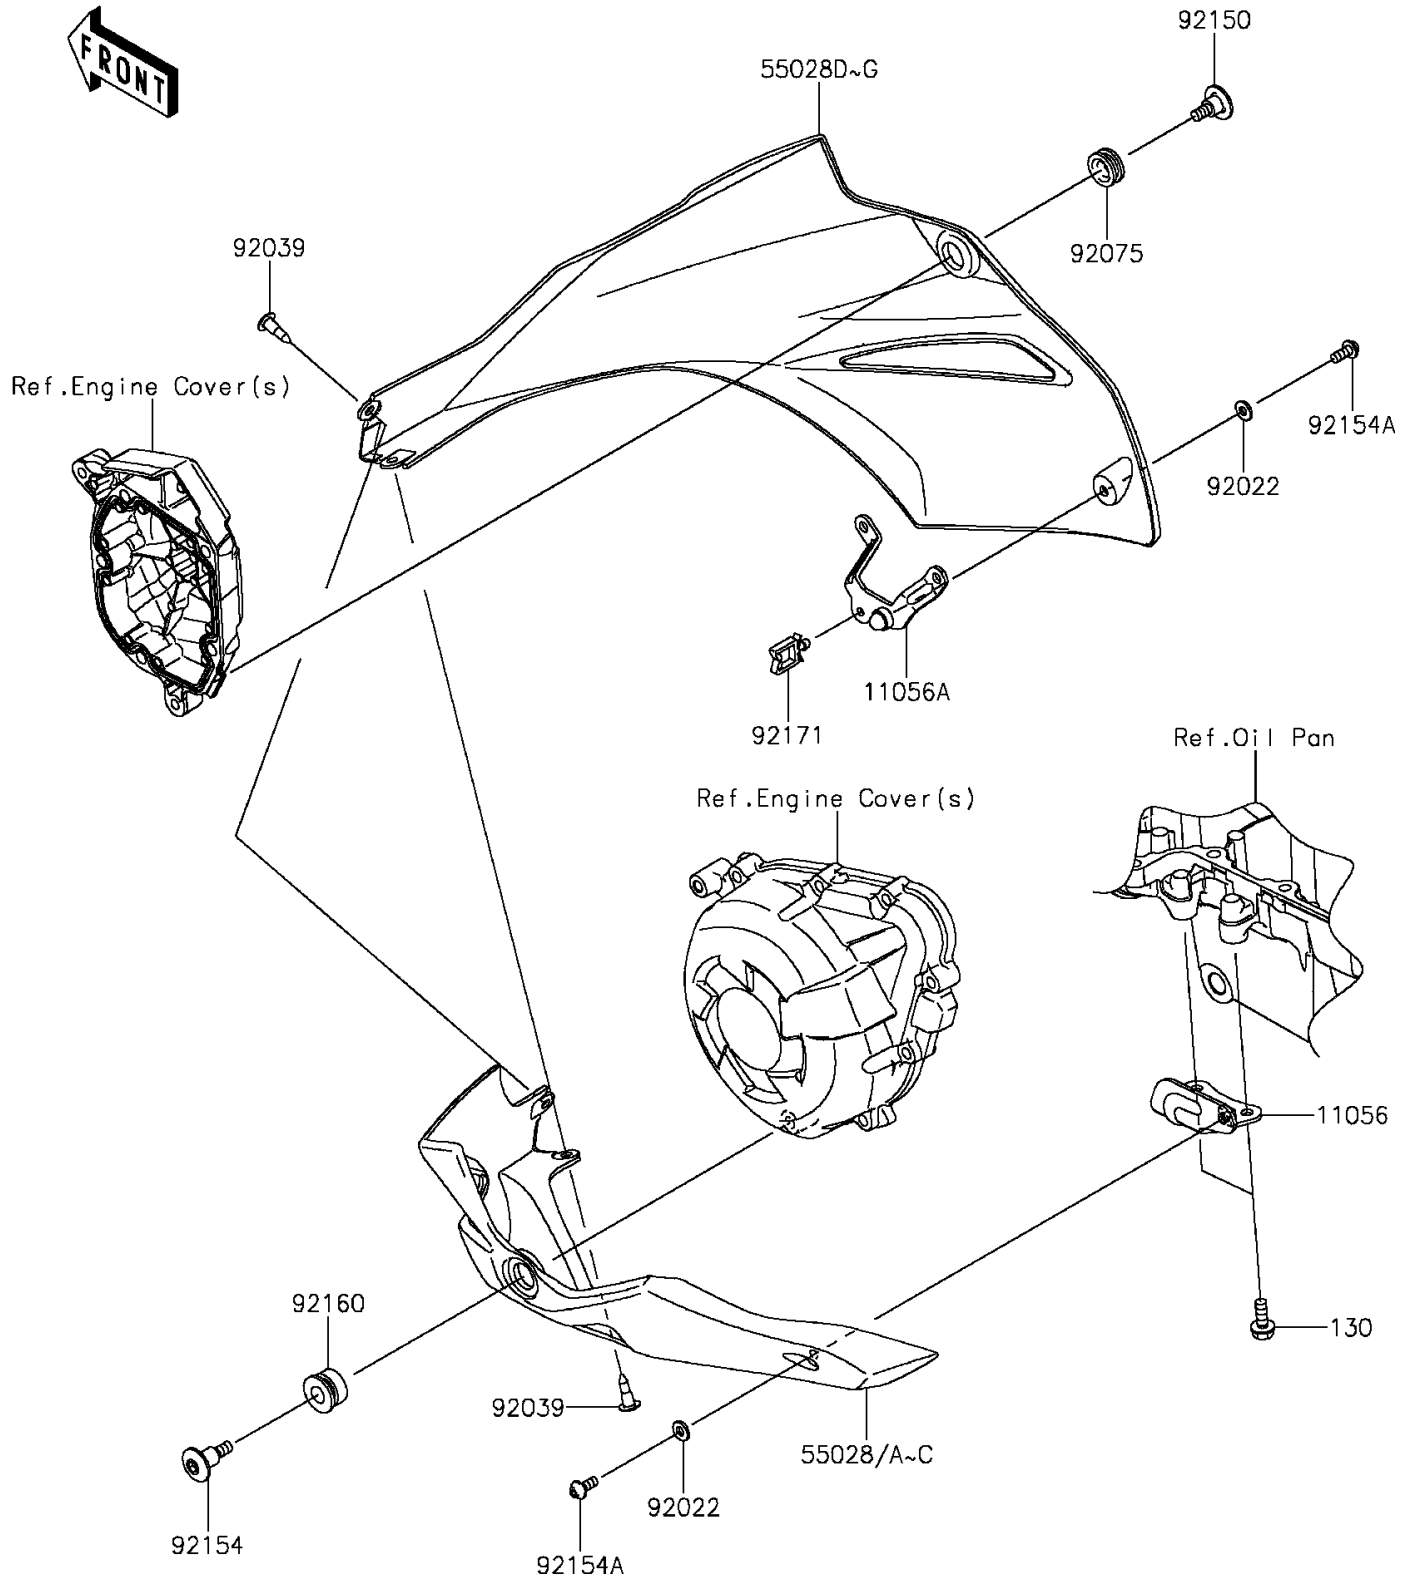

2015 Z1000 ABS PARTS DIAGRAM

Cowling Lower

F2872

2015 Z1000 ABS PARTS LIST

Cowling Lowers

ITEM NAME	PART NUMBER	QUANTITY
BRACKET,LWR COWL.,LH (Ref # 11056)	11056-2520	1
BRACKET,LWR COWL.,RH (Ref # 11056A)	11056-3926	1
BOLT-FLANGED,6X16 (Ref # 130)	130CC0616	2
COWLING,LWR,LH,M.S.BLACK (Ref # 55028B)	55028-0494-660	1
COWLING,LWR,RH,M.S.BLACK (Ref # 55028F)	55028-0495-660	1
WASHER,NYLON,5.3X11.5X1.5 (Ref # 92022)	92022-1521	2
RIVET (Ref # 92039)	92039-0068	2
DAMPER (Ref # 92075)	92075-1634	1
BOLT,SOCKET,6MM (Ref # 92150)	92150-1154	1
BOLT,6X24 (Ref # 92154)	92154-0348	1
BOLT,SOCKET,5X12 (Ref # 92154A)	92154-0917	2
DAMPER (Ref # 92160)	92160-1141	1
CLAMP (Ref # 92171)	92171-0290	1