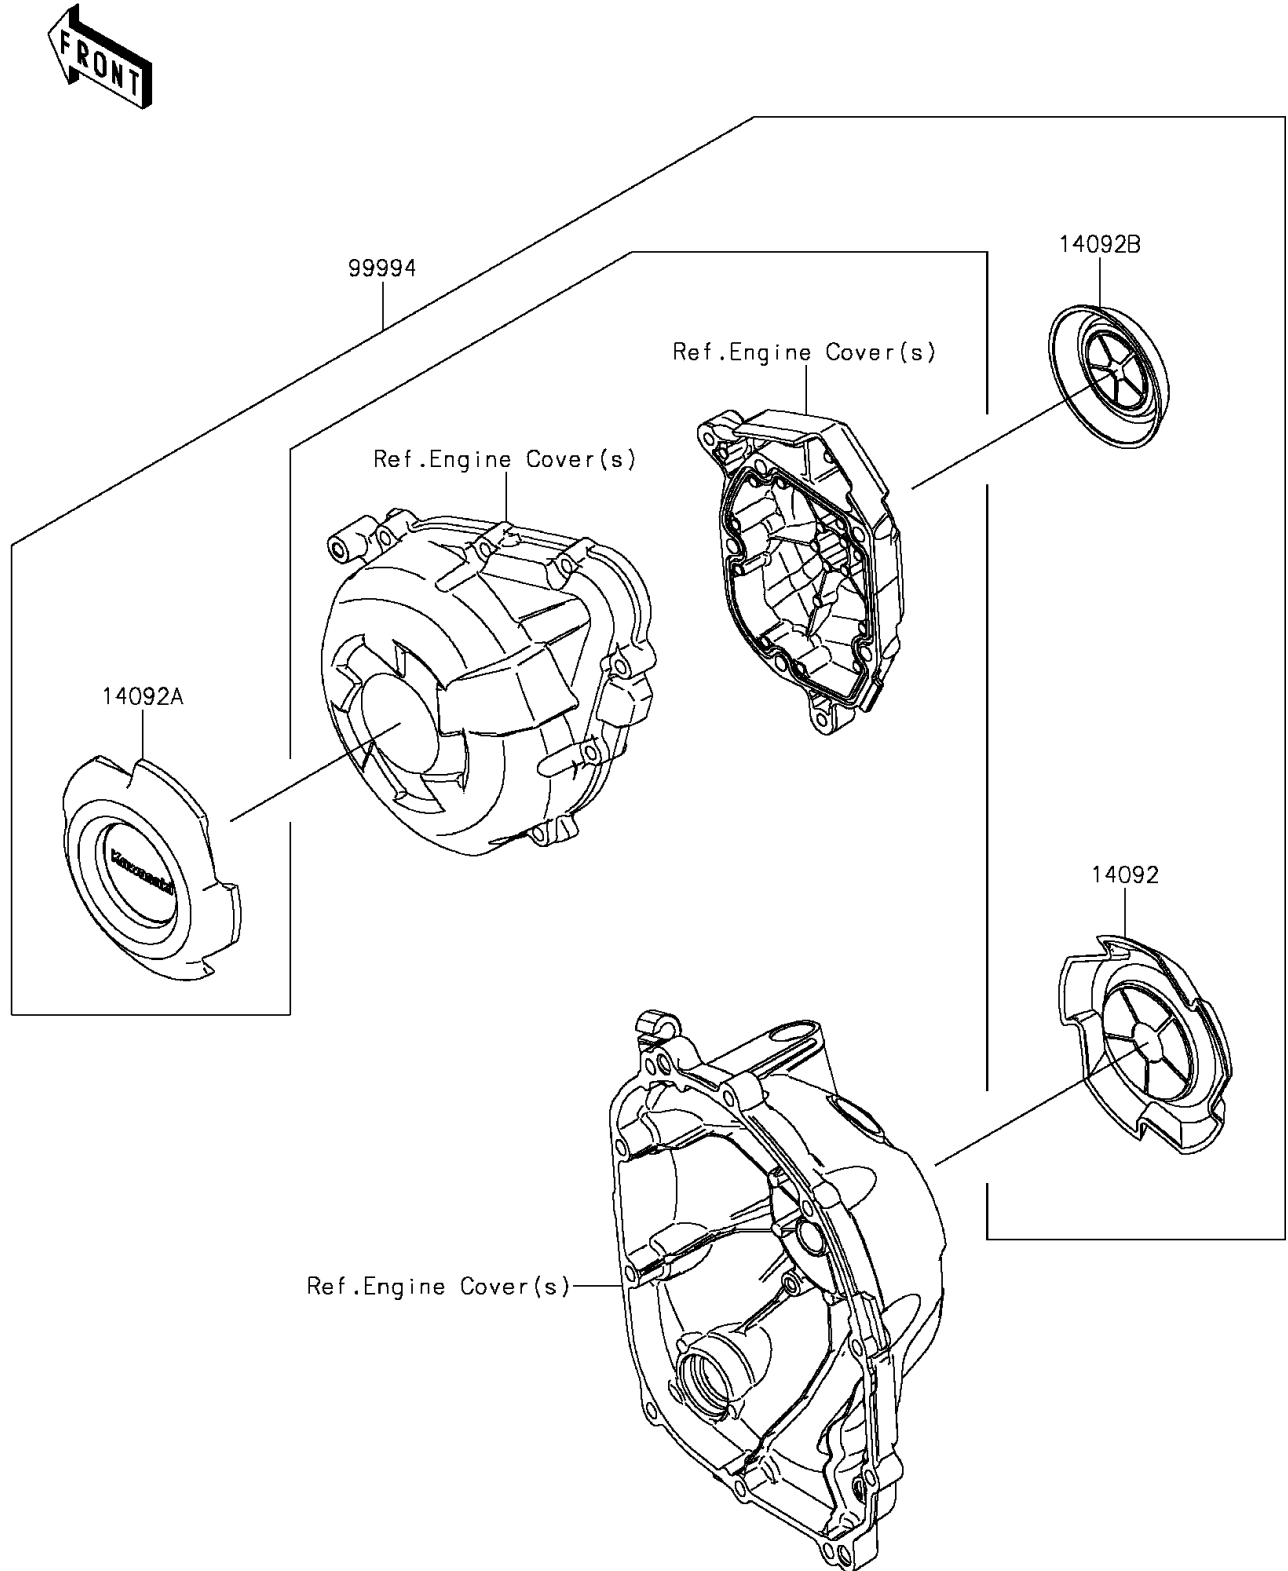

2015 Z1000 ABS PARTS DIAGRAM

Accessory(Engine Slider)

F2910

2015 Z1000 ABS PARTS LIST

Accessory(Engine Slider)

ITEM NAME	PART NUMBER	QUANTITY
COVER,CLUTCH (Ref # 14092)	14092-1115	1
COVER,ACG (Ref # 14092A)	14092-1117	1
COVER,PULSER (Ref # 14092B)	14092-1119	1
KIT-ACCESSORY,ENGINE SLIDER (Ref # 99994)	99994-0399	1