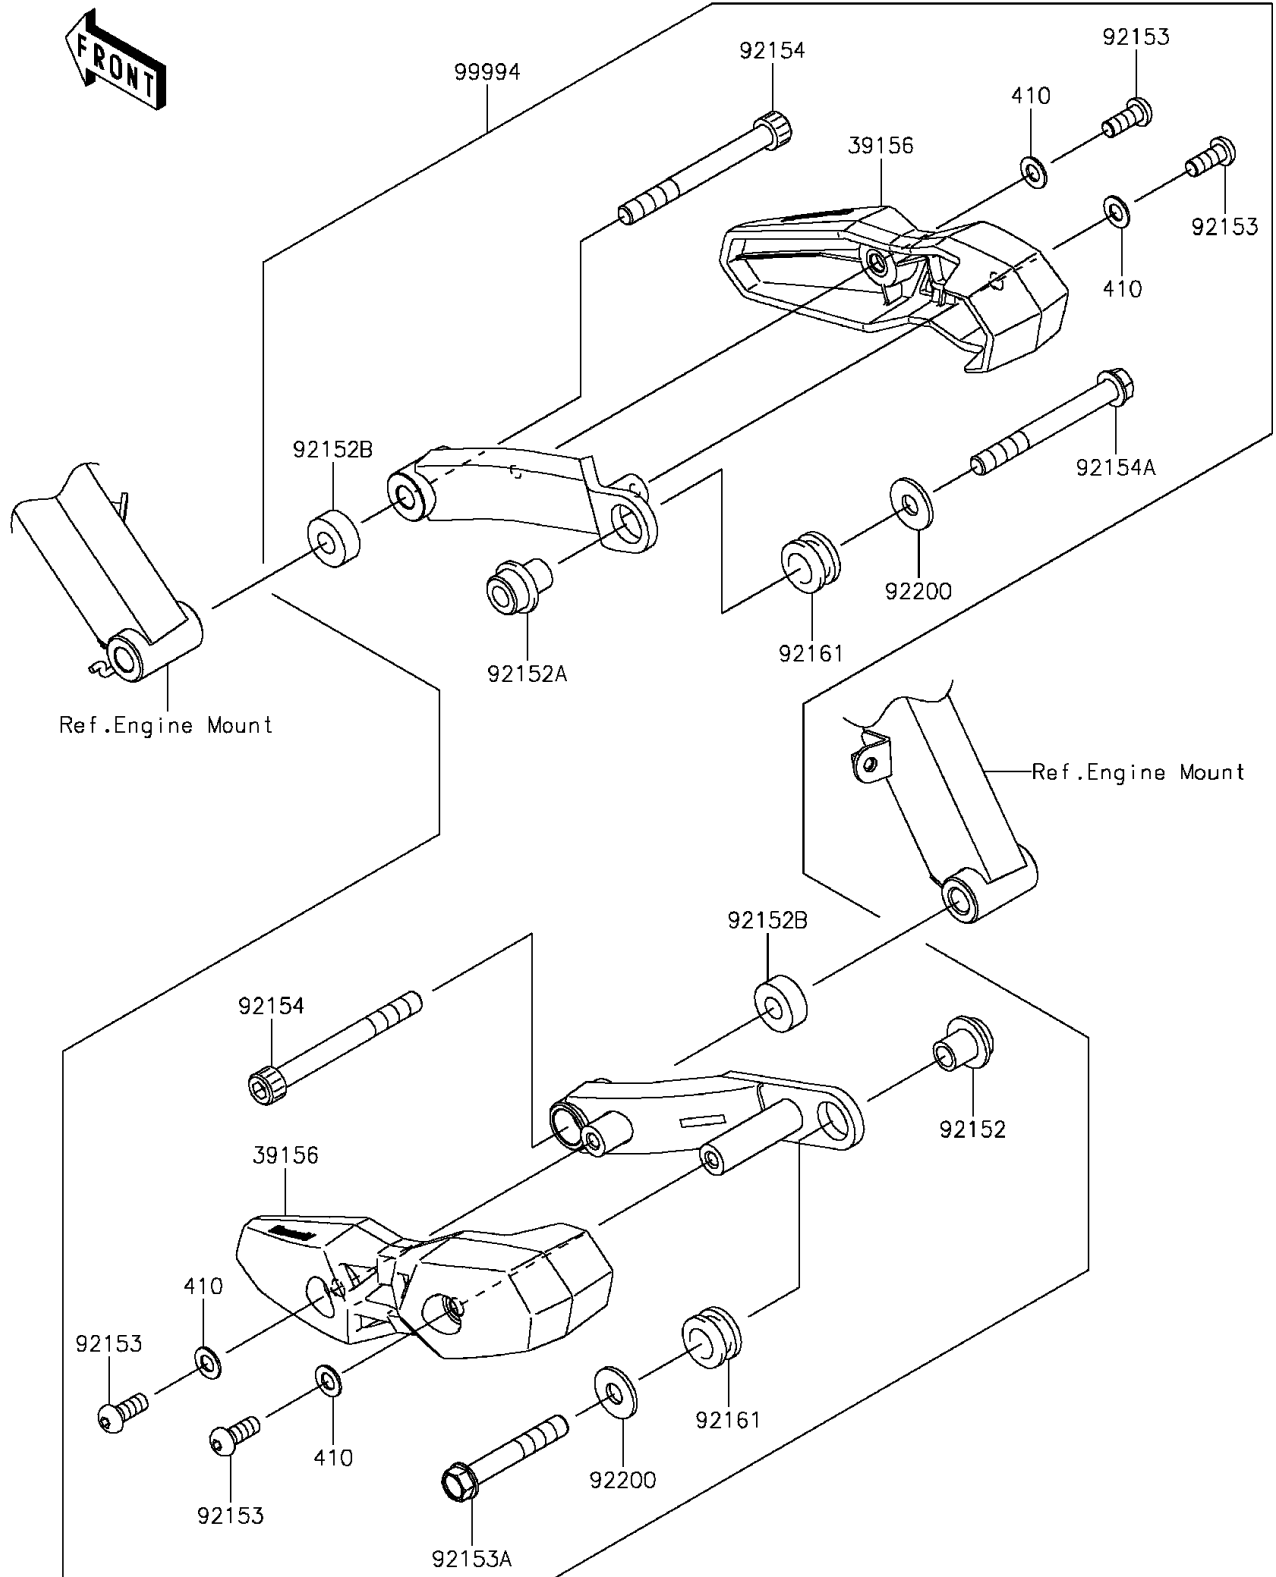

2015 Z1000 ABS PARTS DIAGRAM

Accessory(Shroud Slider)

F2910A

2015 Z1000 ABS PARTS LIST

Accessory(Shroud Slider)

ITEM NAME	PART NUMBER	QUANTITY
PAD,SLIDER (Ref # 39156)	39156-1818	2
WASHER-PLAIN-SMALL,8MM,BLACK (Ref # 410)	410AB0800	4
COLLAR,RR,LH (Ref # 92152)	92152-1519	1
COLLAR,RR,RH (Ref # 92152A)	92152-1520	1
COLLAR (Ref # 92152B)	92152-1790	2
BOLT,SOCKET,8X20 (Ref # 92153)	92153-0912	4
BOLT,FLANGED,10X65 (Ref # 92153A)	92153-1931	1
BOLT,SOCKET,10X95 (Ref # 92154)	92154-0447	2
BOLT,FLANGED,10X90 (Ref # 92154A)	92154-0448	1
DAMPER,15.5X26X14.5 (Ref # 92161)	92161-1361	2
WASHER,10.5X26X2.3 (Ref # 92200)	92200-0088	2
KIT-ACCESSORY,SHROUD SLIDER (Ref # 99994)	99994-0400	1