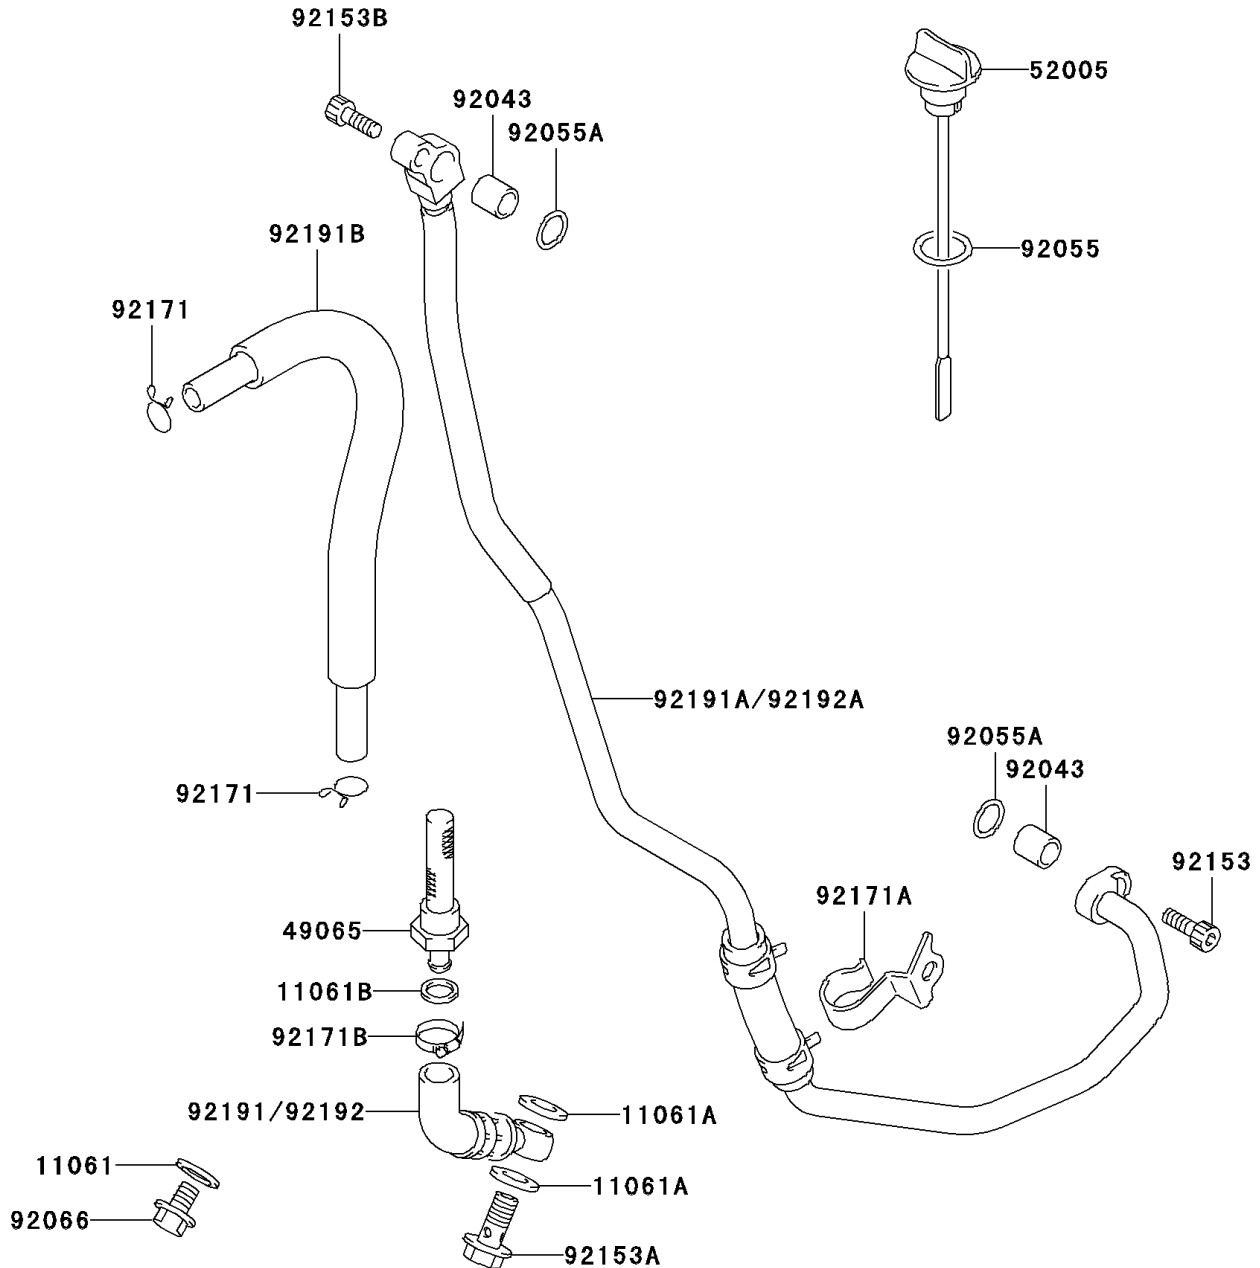

2004 KLX400SR (Canada Only) PARTS DIAGRAM

Oil Hose

E1715

2004 KLX400SR (Canada Only) PARTS LIST

Oil Hose

ITEM NAME	PART NUMBER	QUANTITY
GASKET,10X14X3.6 (Ref # 11061)	11061-S021	1
GASKET,14X20X1.5 (Ref # 11061A)	11061-S065	2
GASKET,STRAINER (Ref # 11061B)	11061-S088	1
FILTER-OIL (Ref # 49065)	49065-S005	1
GAUGE,OIL LEVEL (Ref # 52005)	52005-S007	1
PIN,CRANKCASE (Ref # 92043)	92043-S024	2
RING-O,D=3.1 (Ref # 92055)	92055-S006	1
RING-O,OIL HOSE (Ref # 92055A)	92055-S054	2
PLUG,OIL DRAIN (Ref # 92066)	92066-S036	1
BOLT (Ref # 92153)	92153-S168	1
BOLT,OIL HOSE,14X27 (Ref # 92153A)	92153-S289	1
BOLT (Ref # 92153B)	92153-S337	1
CLAMP (Ref # 92171)	92171-S085	2
CLAMP (Ref # 92171A)	92171-S107	1
CLAMP,OIL HOSE (Ref # 92171B)	92171-S115	1
TUBE,OIL TANK OVER FLOW (Ref # 92191B)	92191-S073	1
TUBE,OIL TANK,RH (Ref # 92192)	92192-S008	1
TUBE,OIL TANK,LH (Ref # 92192A)	92192-S009	1