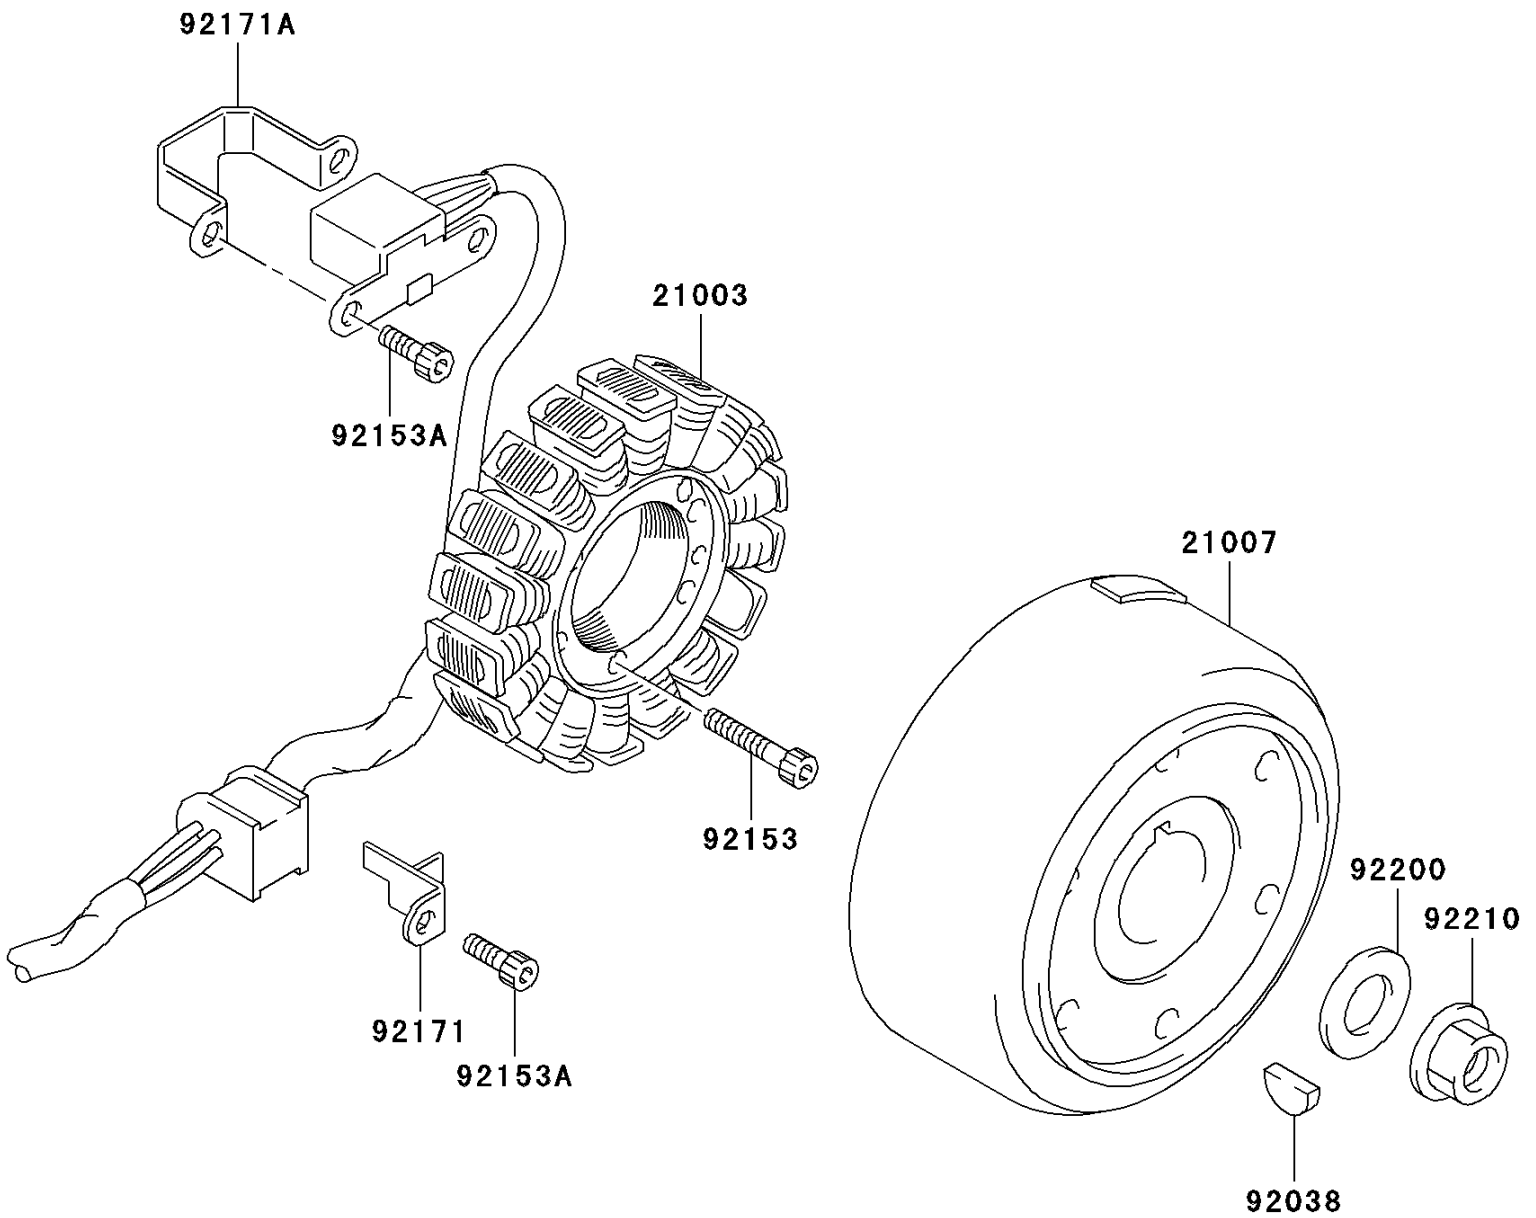

# 2004 KLX400SR (Canada Only) PARTS DIAGRAM

Generator

E1810

## 2004 KLX400SR (Canada Only) PARTS LIST

### Generator

| ITEM NAME                                | PART NUMBER | QUANTITY |
|--|-------------|----------|
| STATOR (Ref # 21003)                     | 21003-S007  | 1        |
| ROTOR (Ref # 21007)                      | 21007-S008  | 1        |
| KEY (Ref # 92038)                        | 92038-S002  | 1        |
| BOLT (Ref # 92153)                       | 92153-S081  | 3        |
| BOLT (Ref # 92153A)                      | 92153-S256  | 3        |
| CLAMP,MAGNETO LEAD (Ref # 92171)         | 92171-S099  | 1        |
| CLAMP,MAGNETO PULSER LEAD (Ref # 92171A) | 92171-S117  | 1        |
| WASHER,12X27X2 (Ref # 92200)             | 92200-S189  | 1        |
| NUT (Ref # 92210)                        | 92210-S127  | 1        |