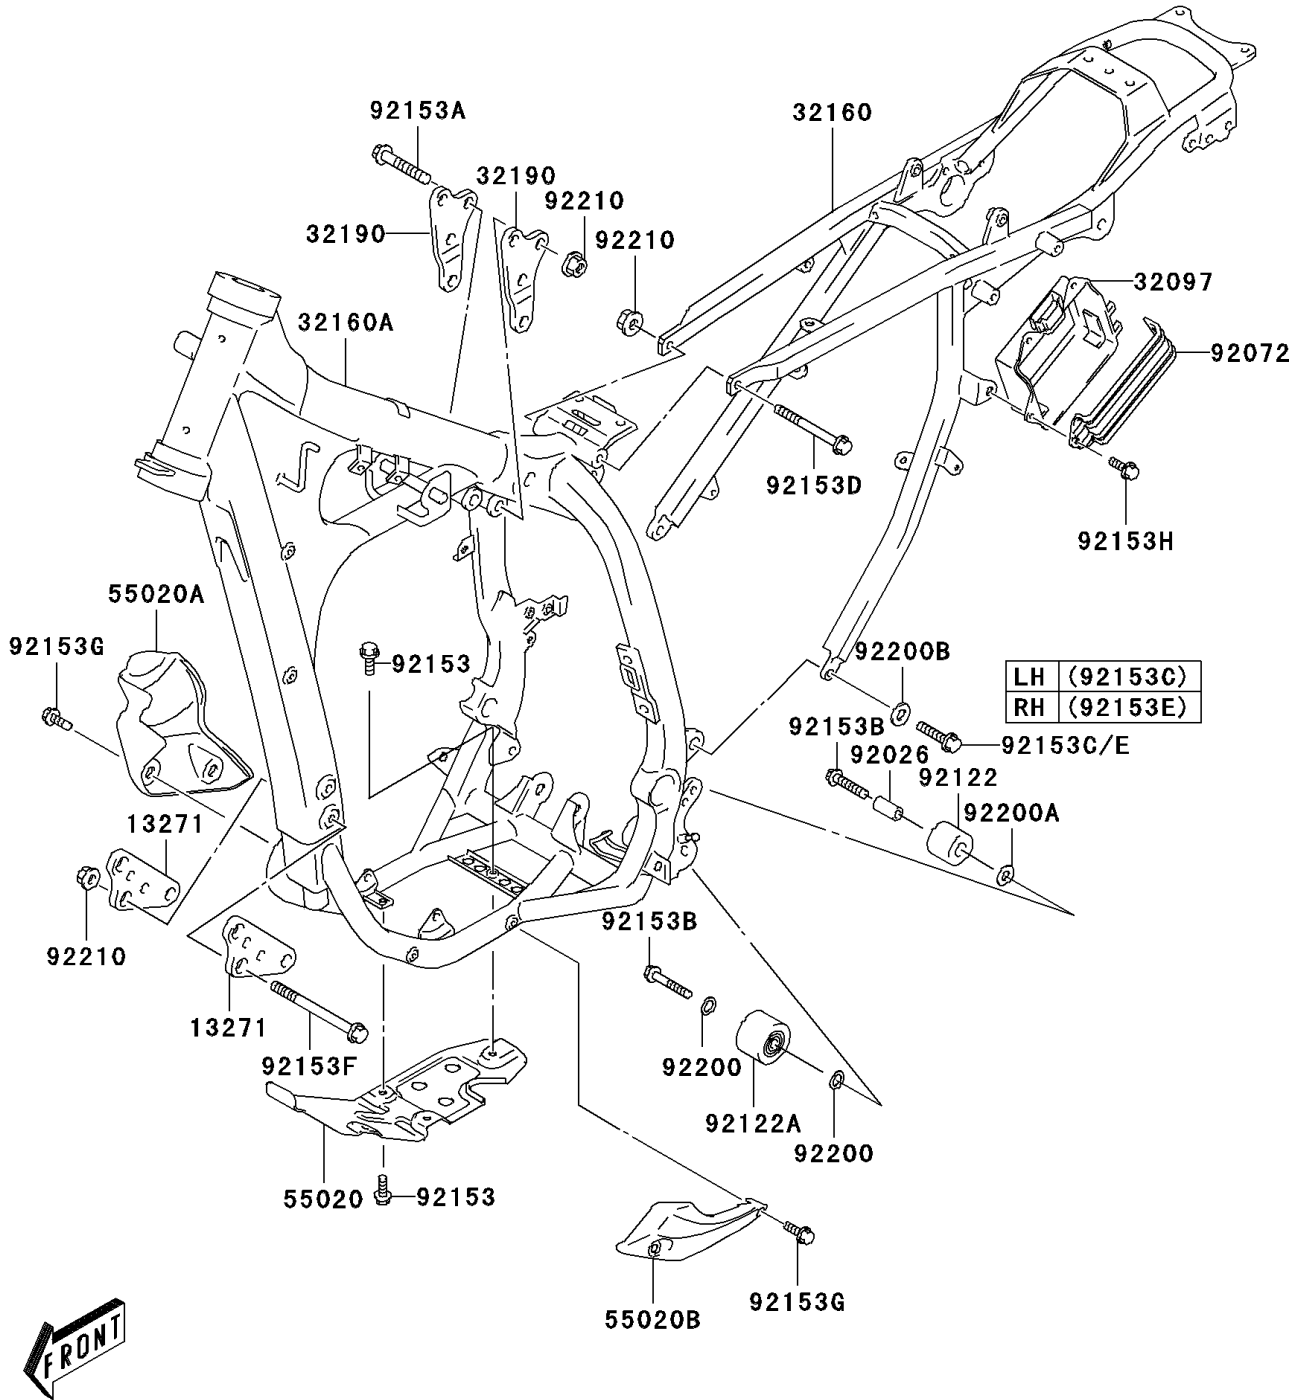

2003 KLX400SR PARTS DIAGRAM

Frame

F2120

2003 KLX400SR PARTS LIST

Frame

ITEM NAME	PART NUMBER	QUANTITY
PLATE,ENGINE MOUNT (Ref # 13271)	13271-S062	2
CASE-BATTERY (Ref # 32097)	32097-S002	1
FRAME-COMP,RR (Ref # 32160)	32160-S014	1
FRAME-COMP,RF,M.G.GRAY (Ref # 32160A)	32160-S015-548	1
BRACKET-ENGINE (Ref # 32190)	32190-S008	2
GUARD,ENGINE (Ref # 55020)	55020-S024	1
GUARD,WATER PUMP (Ref # 55020A)	55020-S025	1
GUARD,ENGINE COVER (Ref # 55020B)	55020-S026	1
SPACER (Ref # 92026)	92026-S053	1
BAND,BATTERY (Ref # 92072)	92072-S007	1
ROLLER,CHAIN (Ref # 92122)	92122-S009	1
ROLLER,CHAIN (Ref # 92122A)	92122-S010	1
BOLT (Ref # 92153)	92153-S011	4
BOLT (Ref # 92153A)	92153-S176	2
BOLT,CHAIN ROLLER (Ref # 92153B)	92153-S264	2
BOLT,8X16 (Ref # 92153C)	92153-S329	1
BOLT (Ref # 92153D)	92153-S338	1
BOLT (Ref # 92153E)	92153-S339	1
BOLT (Ref # 92153F)	92153-S340	2
BOLT (Ref # 92153G)	92153-S341	4
BOLT,BATTERY HOLDER (Ref # 92153H)	92153-S342	3
WASHER,OIL PUMP DRIVEN (Ref # 92200)	92200-S111	2
WASHER (Ref # 92200A)	92200-S125	1
WASHER,8.5X18X2.0 (Ref # 92200B)	92200-S191	2
NUT (Ref # 92210)	92210-S094	5