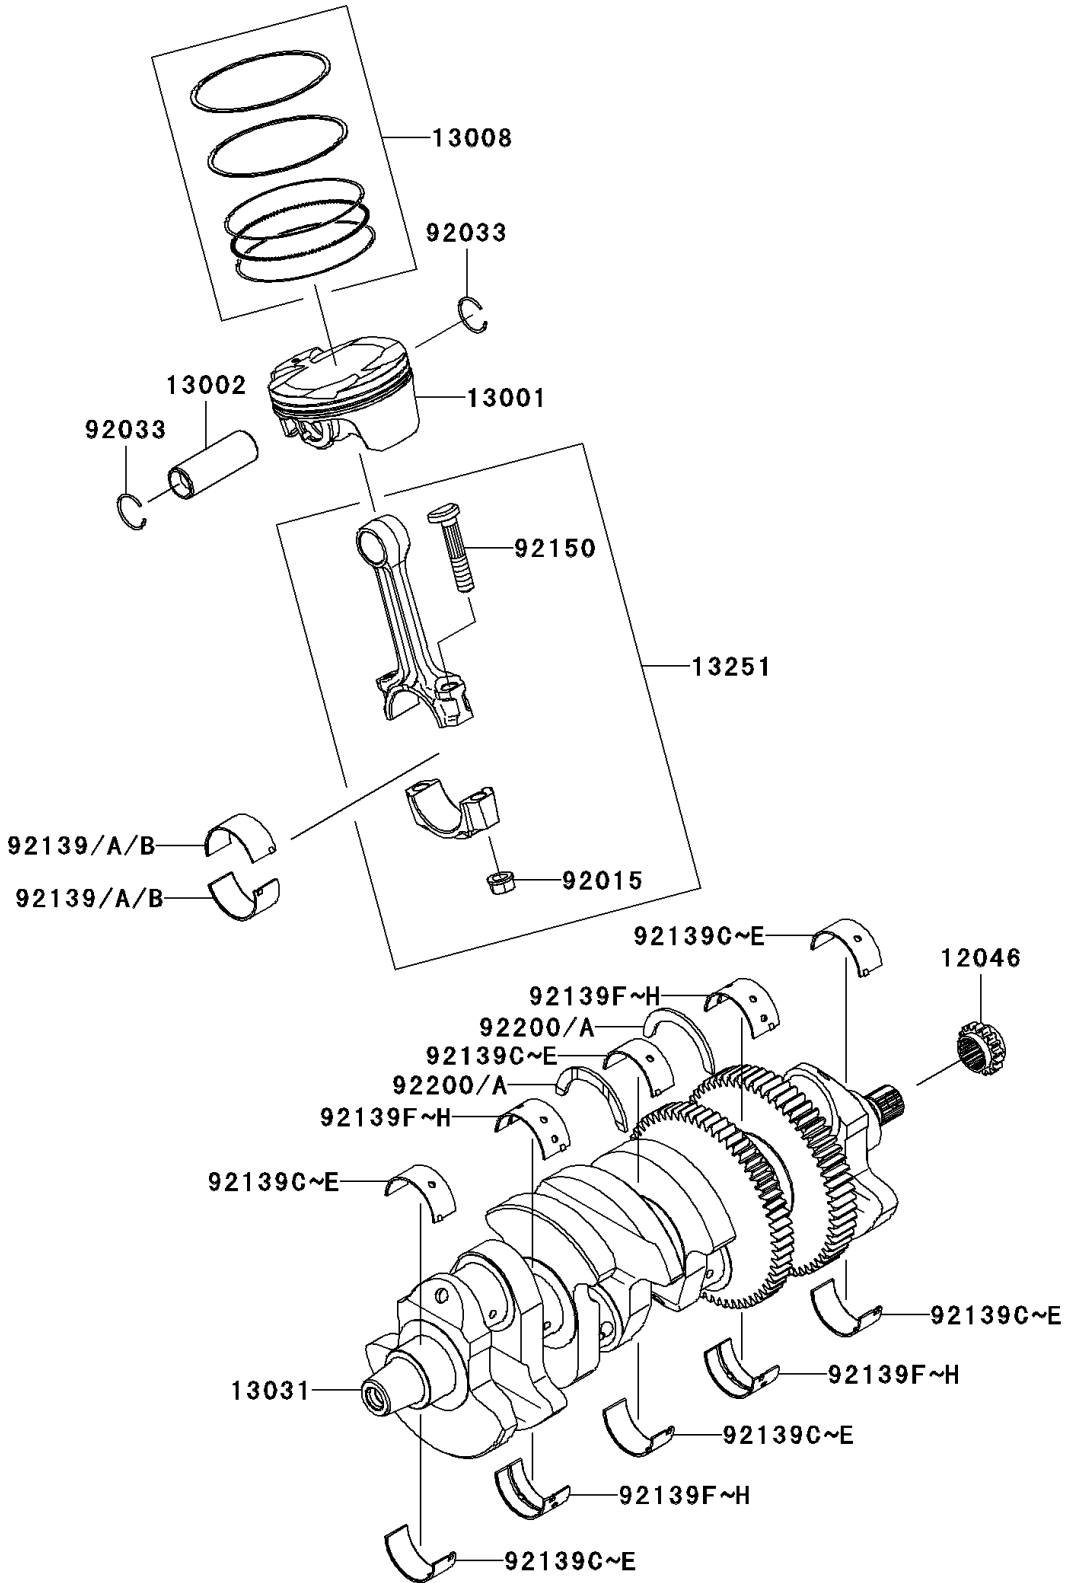

2009 Ninja® ZX™-14 PARTS DIAGRAM

Crankshaft/Piston(s)

E1320

2009 Ninja® ZX™-14 PARTS LIST

Crankshaft/Piston(s)

ITEM NAME	PART NUMBER	QUANTITY
SPROCKET,17T (Ref # 12046)	12046-0052	1
PISTON-ENGINE (Ref # 13001)	13001-0094	4
PIN-PISTON (Ref # 13002)	13002-0010	4
RING-SET-PISTON (Ref # 13008)	13008-0027	4
CRANKSHAFT-COMP (Ref # 13031)	13031-0098	1
ROD-ASSY-CONNECTING,JJ (Ref # 13251)	13251-0025-JJ	AR
NUT,CONNECTING ROD (Ref # 92015)	92015-1559	8
RING-SNAP (Ref # 92033)	92033-1207	8
BUSHING,CON-ROD,BLUE (Ref # 92139)	92139-0129	8
BUSHING,CON-ROD,BLACK (Ref # 92139A)	92139-0130	AR
BUSHING,CON-ROD,BROWN (Ref # 92139B)	92139-0131	AR
BUSHING,CRANK #1,BLUE (Ref # 92139C)	92139-0132	6
BUSHING,CRANK #1,BLACK (Ref # 92139D)	92139-0133	AR
BUSHING,CRANK #1,BROWN (Ref # 92139E)	92139-0134	AR
BUSHING,CRANK #2,BLUE (Ref # 92139F)	92139-0135	4
BUSHING,CRANK #2,BLACK (Ref # 92139G)	92139-0136	AR
BUSHING,CRANK #2,BROWN (Ref # 92139H)	92139-0137	AR
BOLT,CONNECTING ROD,9MM (Ref # 92150)	92150-1362	8
WASHER,T=2.5 (Ref # 92200)	92200-0331	2
WASHER,T=4.0 (Ref # 92200A)	92200-0332	AR