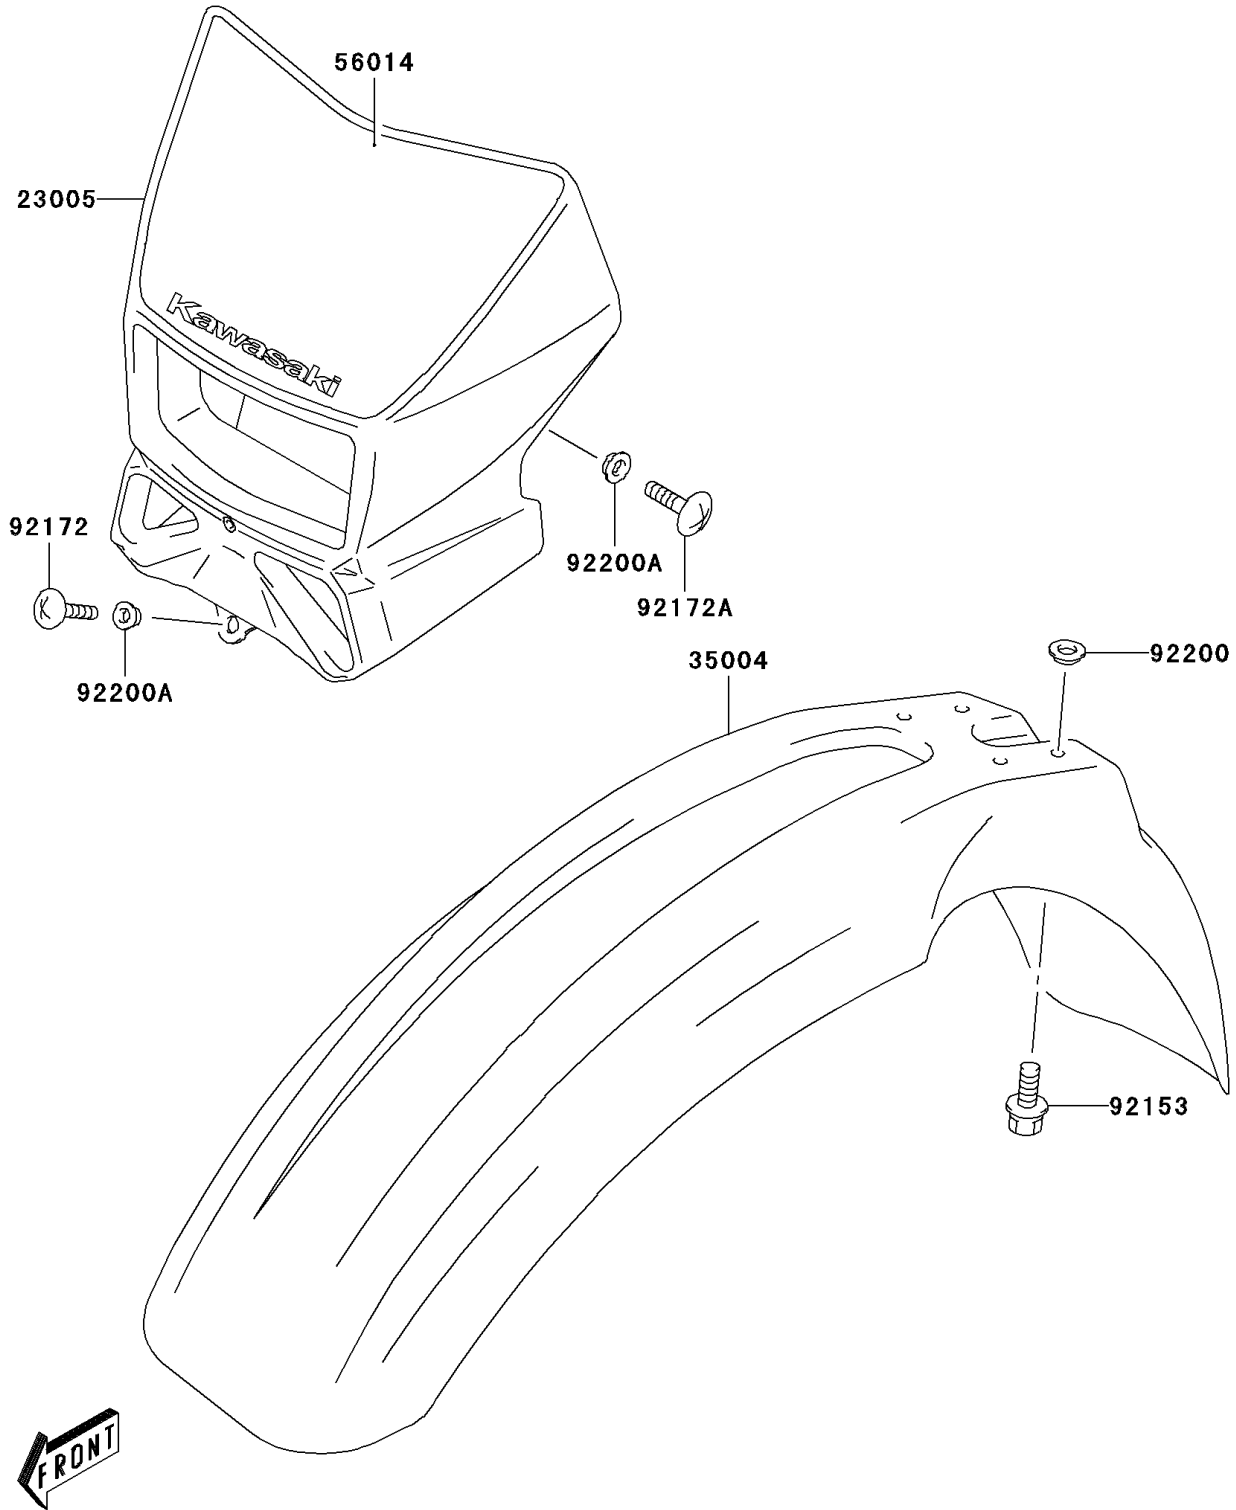

2003 KLX400SR PARTS DIAGRAM

Front Fender(s)

F2171

2003 KLX400SR PARTS LIST

Front Fender(s)

ITEM NAME	PART NUMBER	QUANTITY
BODY-COMP-HEAD LAMP,L.GREEN (Ref # 23005)	23005-S003-535	1
FENDER-FRONT,L.GREEN (Ref # 35004)	35004-S014-535	1
EMBLEM,HEADLAMP,WHITE/BLACK (Ref # 56014)	56014-S021-558	1
BOLT,FRONT FENDER (Ref # 92153)	92153-S320	4
SCREW (Ref # 92172)	92172-S016	1
SCREW (Ref # 92172A)	92172-S017	2
WASHER,FRONT FENDER (Ref # 92200)	92200-S174	4
WASHER (Ref # 92200A)	92200-S193	3