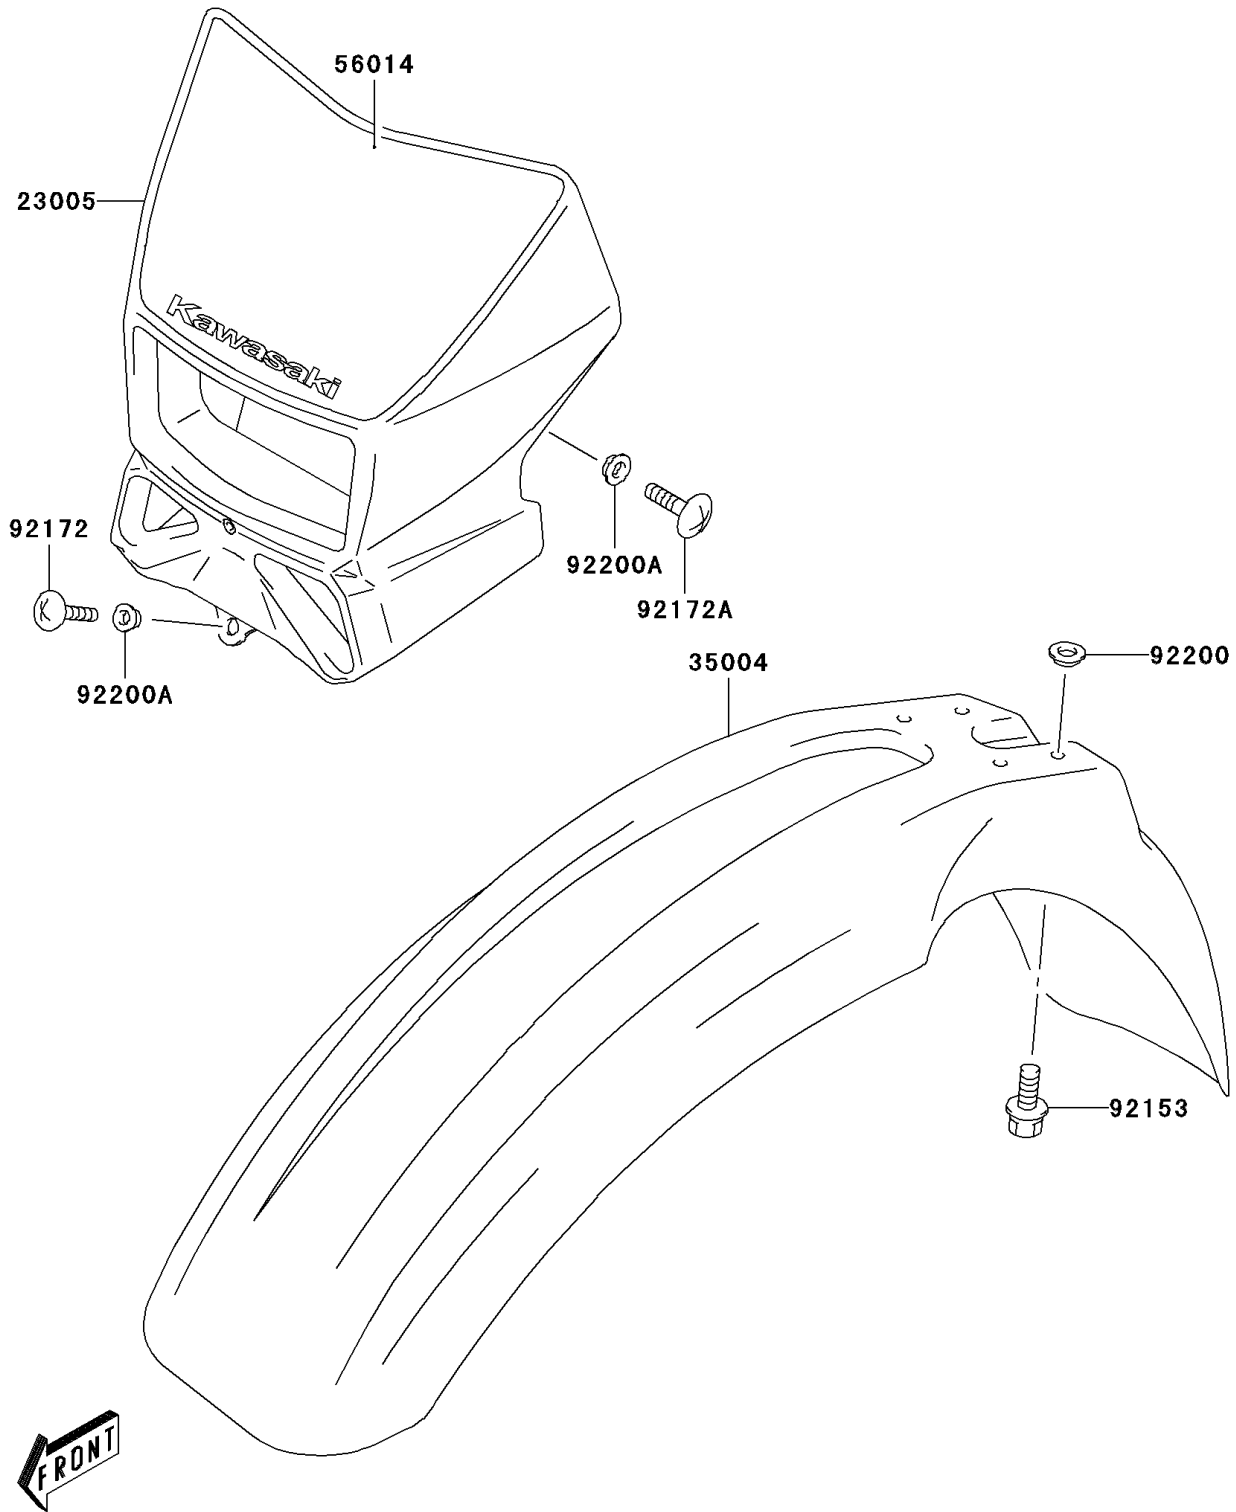

2003 KLX400SR PARTS DIAGRAM

Front Fender(s)

F2171

2003 KLX400SR PARTS LIST

Front Fender(s)

ITEM NAME	PART NUMBER	QUANTITY
BODY-COMP-HEAD LAMP,L.GREEN (Ref # 23005)	23005-S003-535	1
FENDER-FRONT,L.GREEN (Ref # 35004)	35004-S014-535	1
EMBLEM,HEADLAMP,WHITE/BLACK (Ref # 56014)	56014-S021-558	1
BOLT,FRONT FENDER (Ref # 92153)	92153-S320	4
SCREW (Ref # 92172)	92172-S016	1
SCREW (Ref # 92172A)	92172-S017	2
WASHER,FRONT FENDER (Ref # 92200)	92200-S174	4
WASHER (Ref # 92200A)	92200-S193	3