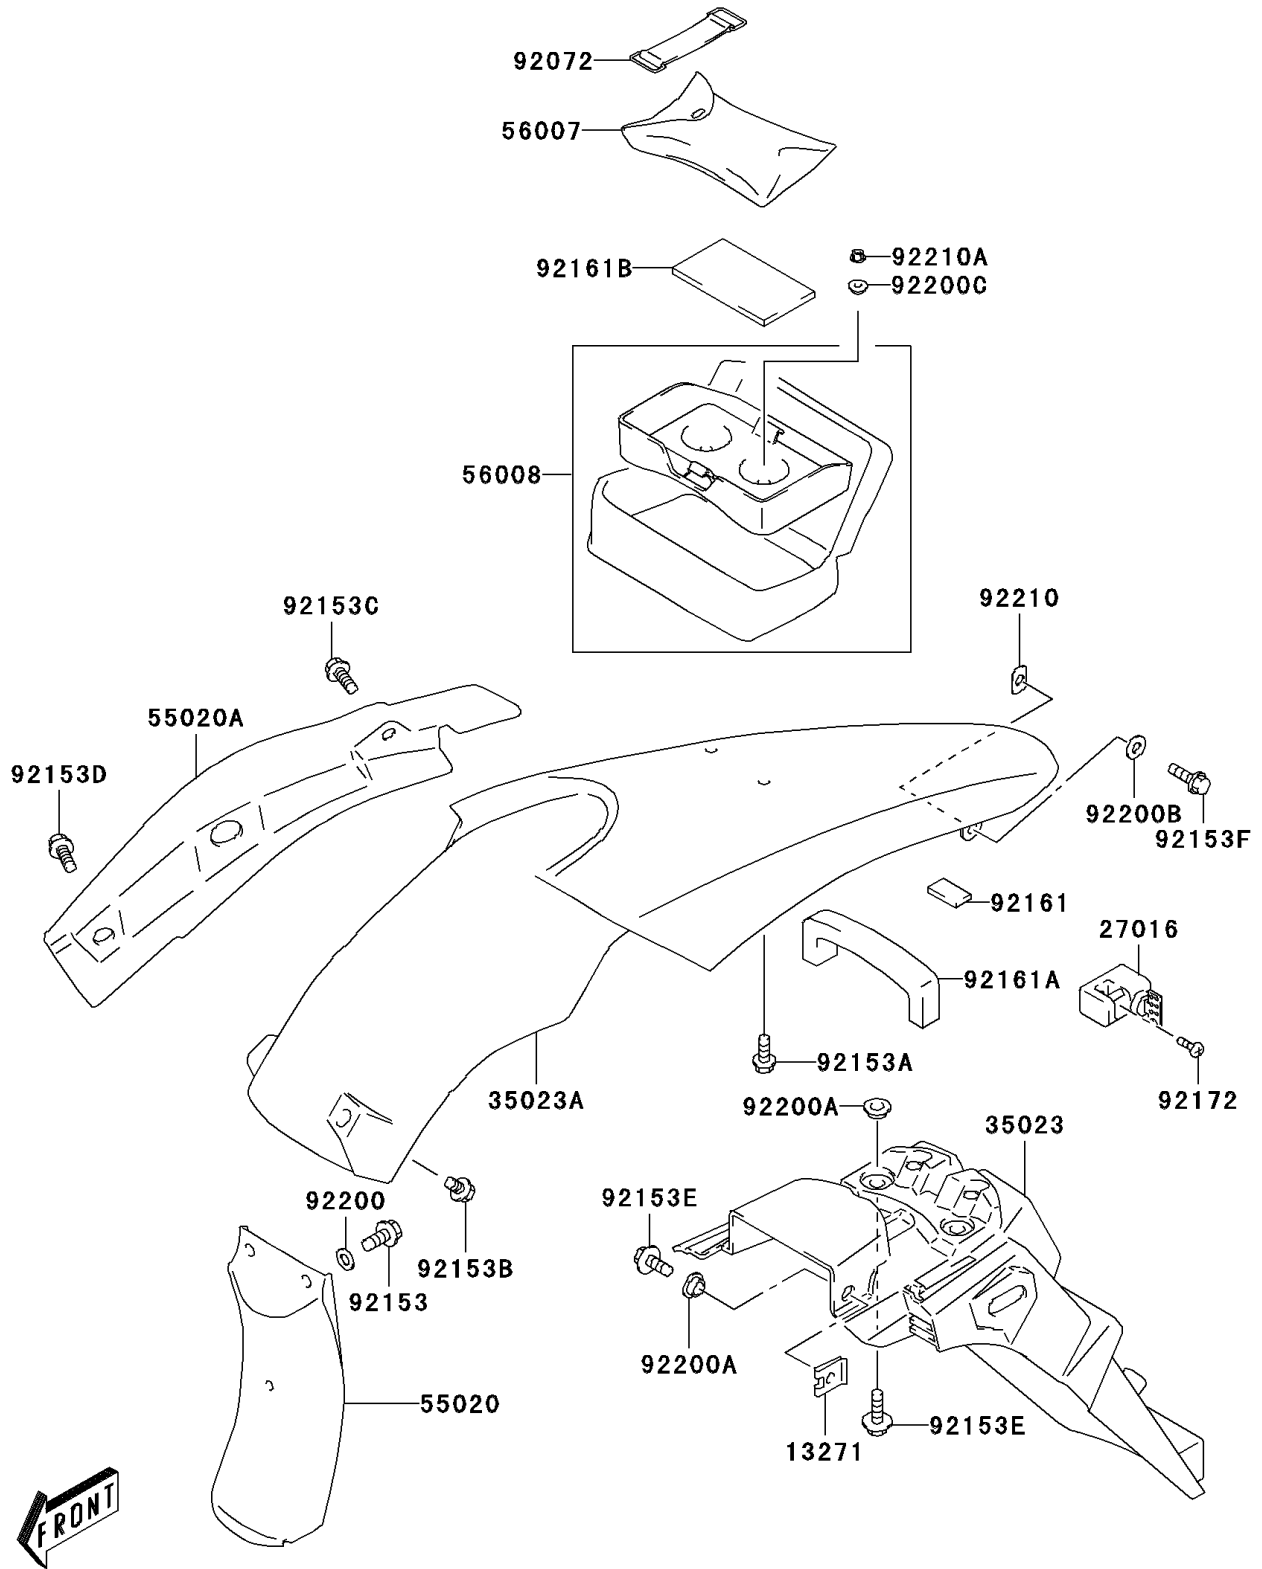

2003 KLX400SR PARTS DIAGRAM

Rear Fender(s)

F2172

2003 KLX400SR PARTS LIST

Rear Fender(s)

ITEM NAME	PART NUMBER	QUANTITY
PLATE,FENDER FITTING (Ref # 13271)	13271-S058	2
LOCK-ASSY,HELMET (Ref # 27016)	27016-S010	1
FENDER-REAR,INNER (Ref # 35023)	35023-S011	1
FENDER-REAR,L.GREEN (Ref # 35023A)	35023-S013-535	1
GUARD,REAR FENDER,FR (Ref # 55020)	55020-S005	1
GUARD,FENDER (Ref # 55020A)	55020-S029	1
TOOL-KIT (Ref # 56007)	56007-S006	1
BAG,SEAT TAIL (Ref # 56008)	56008-S003	1
BAND,TOOL (Ref # 92072)	92072-S009	1
BOLT (Ref # 92153)	92153-S001	2
BOLT (Ref # 92153A)	92153-S013	2
BOLT,6X16 (Ref # 92153B)	92153-S044	2
BOLT (Ref # 92153C)	92153-S161	1
BOLT (Ref # 92153D)	92153-S196	1
BOLT,REAR FENDER (Ref # 92153E)	92153-S347	4
BOLT,REAR FENDER (Ref # 92153F)	92153-S348	2
DAMPER,170X95X3.0 (Ref # 92161)	92161-S014	1
DAMPER (Ref # 92161A)	92161-S024	1
DAMPER (Ref # 92161B)	92161-S123	1
SCREW,HELMET LOCK (Ref # 92172)	92172-S207	1
WASHER (Ref # 92200)	92200-S074	2
WASHER,FRONT FENDER (Ref # 92200A)	92200-S174	4
WASHER (Ref # 92200B)	92200-S194	2
WASHER (Ref # 92200C)	92200-S195	2
NUT,COWL (Ref # 92210)	92210-S023	2
NUT (Ref # 92210A)	92210-S129	2