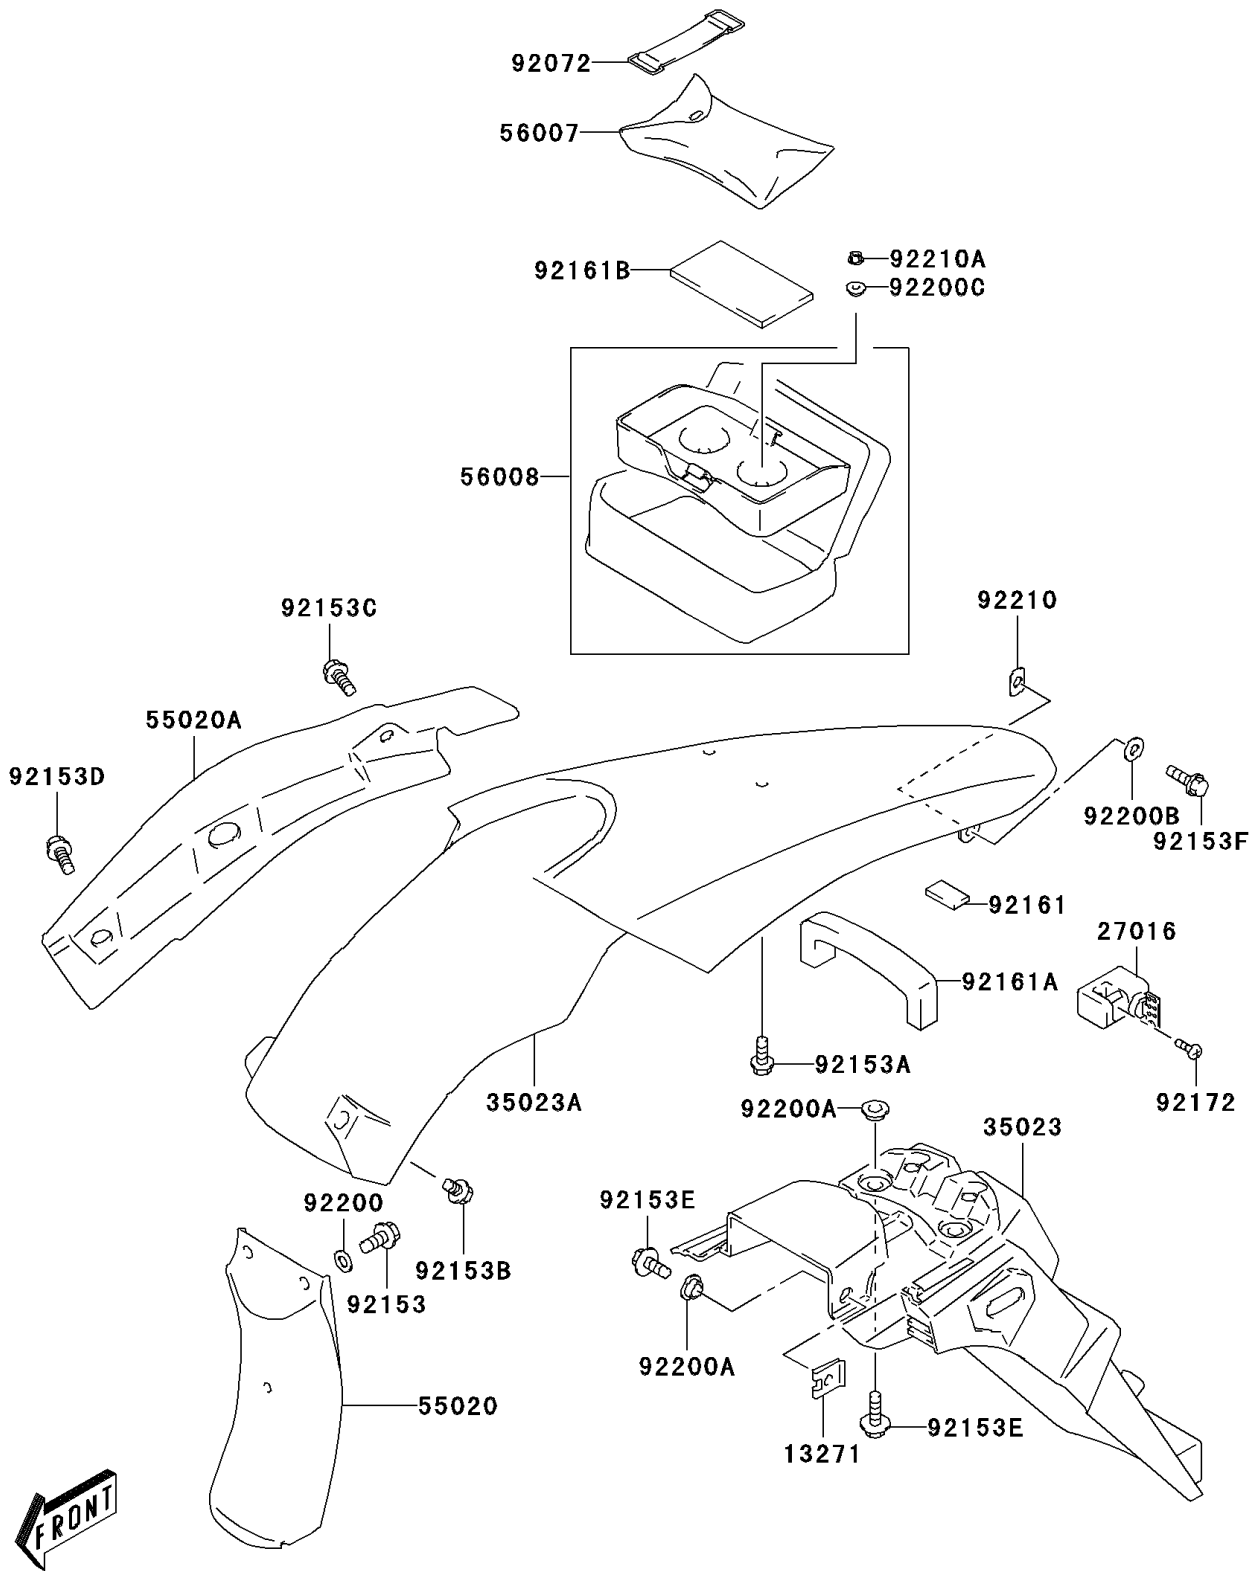

# 2004 KLX400SR (Canada Only) PARTS DIAGRAM

Rear Fender(s)

F2172

## 2004 KLX400SR (Canada Only) PARTS LIST

### Rear Fender(s)

ITEM NAME	PART NUMBER	QUANTITY
PLATE,FENDER FITTING (Ref # 13271)	13271-S058	2
LOCK-ASSY,HELMET (Ref # 27016)	27016-S010	1
FENDER-REAR,INNER (Ref # 35023)	35023-S011	1
FENDER-REAR,L.GREEN (Ref # 35023A)	35023-S013-535	1
GUARD,REAR FENDER,FR (Ref # 55020)	55020-S005	1
GUARD,FENDER (Ref # 55020A)	55020-S029	1
TOOL-KIT (Ref # 56007)	56007-S006	1
BAG,SEAT TAIL (Ref # 56008)	56008-S003	1
BAND,TOOL (Ref # 92072)	92072-S009	1
BOLT (Ref # 92153)	92153-S001	2
BOLT (Ref # 92153A)	92153-S013	2
BOLT,6X16 (Ref # 92153B)	92153-S044	2
BOLT (Ref # 92153C)	92153-S161	1
BOLT (Ref # 92153D)	92153-S196	1
BOLT,REAR FENDER (Ref # 92153E)	92153-S347	4
BOLT,REAR FENDER (Ref # 92153F)	92153-S348	2
DAMPER,170X95X3.0 (Ref # 92161)	92161-S014	1
DAMPER (Ref # 92161A)	92161-S024	1
DAMPER (Ref # 92161B)	92161-S123	1
SCREW,HELMET LOCK (Ref # 92172)	92172-S207	1
WASHER (Ref # 92200)	92200-S074	2
WASHER,FRONT FENDER (Ref # 92200A)	92200-S174	4
WASHER (Ref # 92200B)	92200-S194	2
WASHER (Ref # 92200C)	92200-S195	2
NUT,COWL (Ref # 92210)	92210-S023	2
NUT (Ref # 92210A)	92210-S129	2