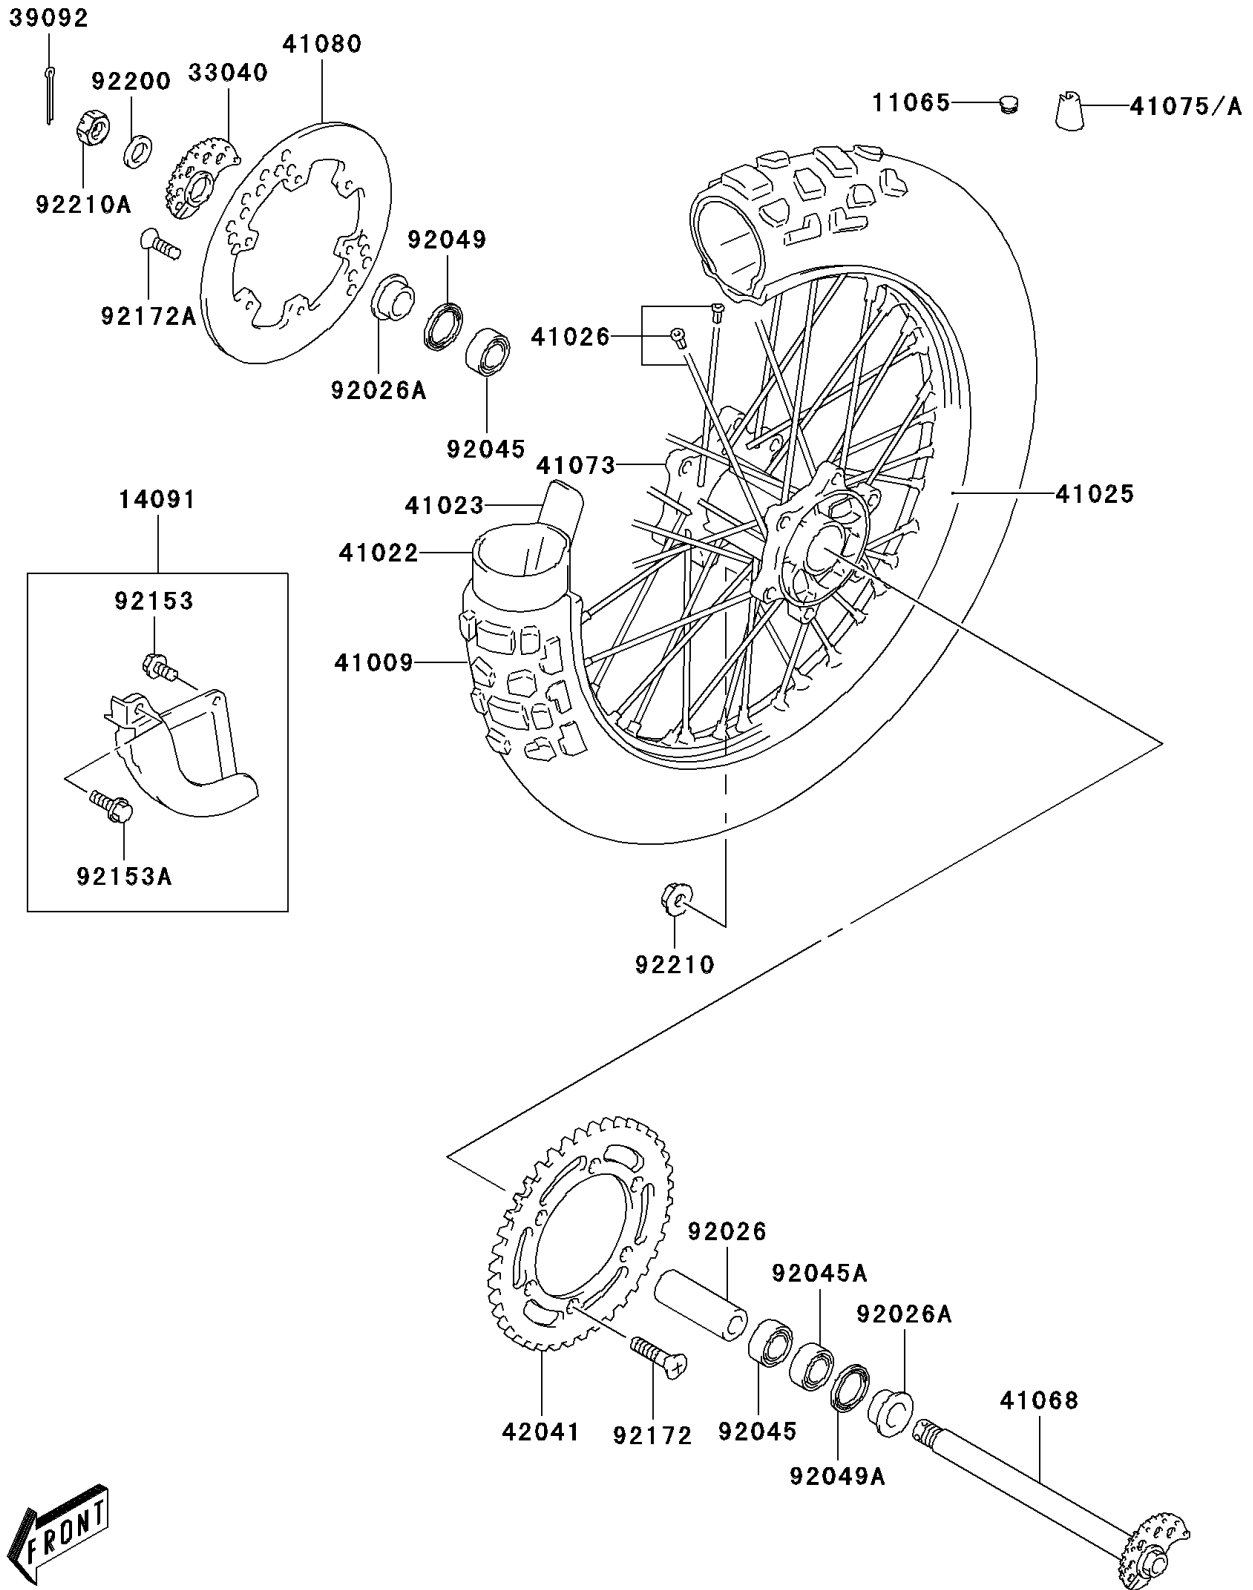

# 2003 KLX400SR PARTS DIAGRAM

Rear Hub

F2240

## 2003 KLX400SR PARTS LIST

### Rear Hub

ITEM NAME	PART NUMBER	QUANTITY
CAP,STOPPER HANDLE (Ref # 11065)	11065-S027	1
COVER,DISC (Ref # 14091)	14091-S100	1
ADJUSTER-CHAIN (Ref # 33040)	33040-S004	1
PIN-HAIR,REAR AXLE (Ref # 39092)	39092-S008	1
TIRE,120/90-18 65P (Ref # 41009)	41009-S016	1
TUBE-TIRE (Ref # 41022)	41022-S007	1
BAND-RIM (Ref # 41023)	41023-S007	1
RIM,2.15X18 (Ref # 41025)	41025-S012	1
SPOKE-ASSY,RR (Ref # 41026)	41026-S007	1
AXLE,RR (Ref # 41068)	41068-S013	1
WHEEL-ASSY,RR (Ref # 41073)	41073-S006	1
BALANCER-WHEEL (Ref # 41075)	41075-S004	1
BALANCER-WHEEL (Ref # 41075A)	41075-S005	1
DISC,RR (Ref # 41080)	41080-S008	1
SPROCKET-HUB,44T (Ref # 42041)	42041-S008	1
SPACER (Ref # 92026)	92026-S133	1
SPACER (Ref # 92026A)	92026-S134	2
BEARING-BALL (Ref # 92045)	92045-S059	2
BEARING-BALL (Ref # 92045A)	92045-S060	1
SEAL-OIL,29X42X6 (Ref # 92049)	92049-S009	1
SEAL-OIL,29X47X5 (Ref # 92049A)	92049-S060	1
BOLT (Ref # 92153)	92153-S011	1
BOLT (Ref # 92153A)	92153-S013	1
SCREW,SPROCKET (Ref # 92172)	92172-S111	6
SCREW,6X17.5 (Ref # 92172A)	92172-S210	6
WASHER (Ref # 92200)	92200-S201	1
NUT (Ref # 92210)	92210-S094	6
NUT (Ref # 92210A)	92210-S134	1