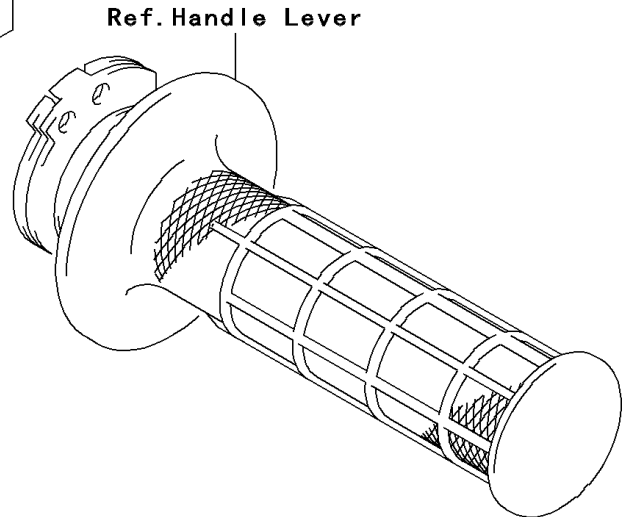

2003 KLX400SR PARTS DIAGRAM

Handle Switch

F2317

Ref. Handle Lever

2003 KLX400SR PARTS LIST

Handle Switch

ITEM NAME	PART NUMBER	QUANTITY
HOUSING-ASSY-CONTROL,LH (Ref # 46091)	46091-S006	1
HOUSING-ASSY-CONTROL,RH (Ref # 46091A)	46091-S007	1
CLAMP,L=120 (Ref # 92171)	92171-S035	2
SCREW (Ref # 92172)	92172-S006	2
SCREW (Ref # 92172A)	92172-S203	2