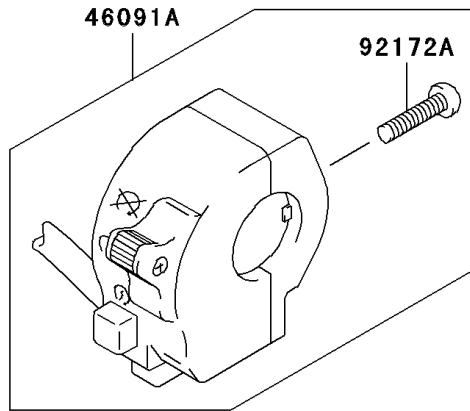

2003 KLX400SR PARTS DIAGRAM

Handle Switch

F2317

Ref. Handle Lever

2003 KLX400SR PARTS LIST

Handle Switch

ITEM NAME	PART NUMBER	QUANTITY
HOUSING-ASSY-CONTROL,LH (Ref # 46091)	46091-S006	1
HOUSING-ASSY-CONTROL,RH (Ref # 46091A)	46091-S007	1
CLAMP,L=120 (Ref # 92171)	92171-S035	2
SCREW (Ref # 92172)	92172-S006	2
SCREW (Ref # 92172A)	92172-S203	2