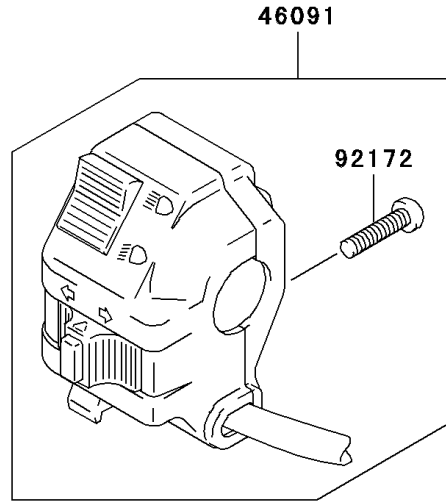

2003 KLX400SR PARTS DIAGRAM

Handle Switch

F2317

Ref. Handle Lever

2003 KLX400SR PARTS LIST

Handle Switch

ITEM NAME	PART NUMBER	QUANTITY
HOUSING-ASSY-CONTROL,LH (Ref # 46091)	46091-S006	1
HOUSING-ASSY-CONTROL,RH (Ref # 46091A)	46091-S007	1
CLAMP,L=120 (Ref # 92171)	92171-S035	2
SCREW (Ref # 92172)	92172-S006	2
SCREW (Ref # 92172A)	92172-S203	2