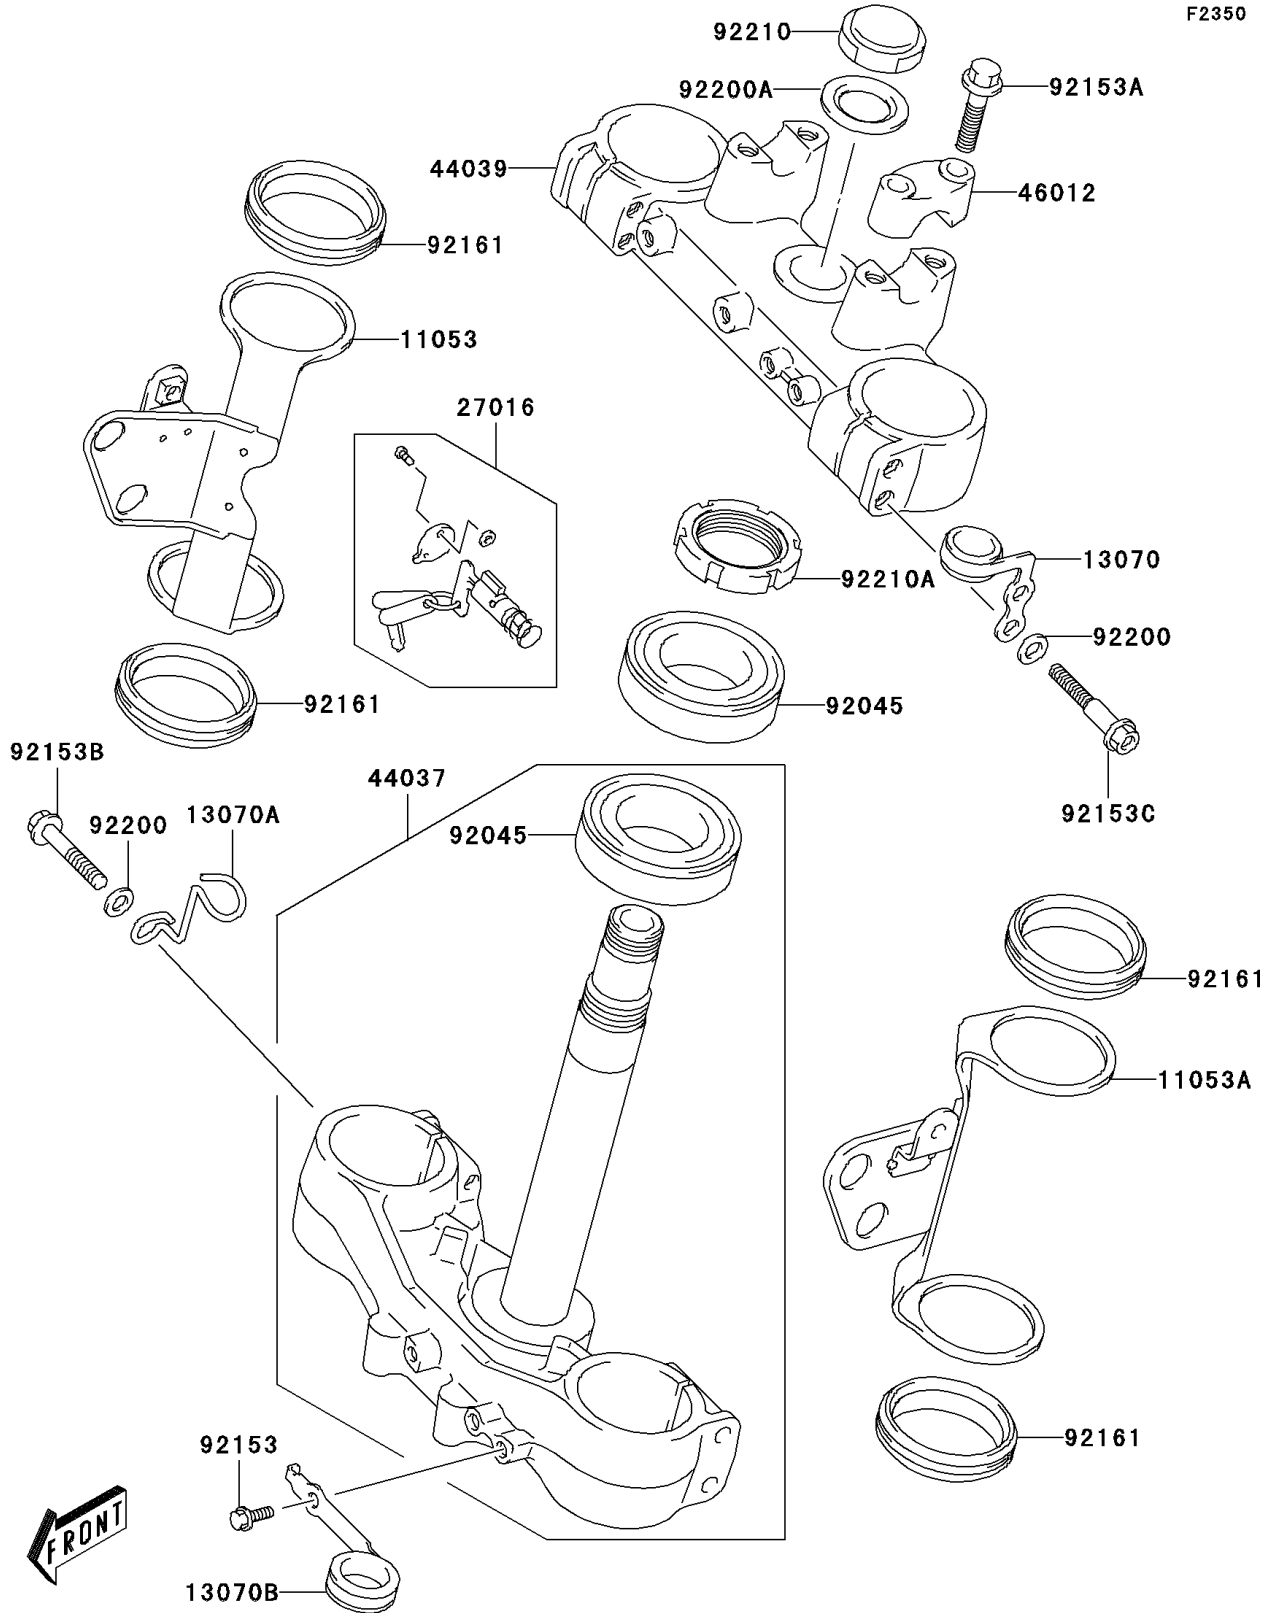

2003 KLX400SR PARTS DIAGRAM

Under Bracket

F2350

2003 KLX400SR PARTS LIST

Under Bracket

ITEM NAME	PART NUMBER	QUANTITY
BRACKET,HEADLAMP,RH (Ref # 11053)	11053-S036	1
BRACKET,HEADLAMP,LH (Ref # 11053A)	11053-S037	1
GUIDE,CABLE (Ref # 13070)	13070-S018	1
GUIDE,SPEEDOMETER CABLE (Ref # 13070A)	13070-S023	1
GUIDE (Ref # 13070B)	13070-S024	1
LOCK-ASSY,STEERING (Ref # 27016)	27016-S009	1
HOLDER-FORK UNDER (Ref # 44037)	44037-S005	1
HOLDER-FORK UPPER (Ref # 44039)	44039-S004	1
HOLDER-HANDLE (Ref # 46012)	46012-S006	2
BEARING-BALL,30X52X16 (Ref # 92045)	92045-S058	2
BOLT,6X10 (Ref # 92153)	92153-S331	1
BOLT,8X35 (Ref # 92153A)	92153-S351	4
BOLT (Ref # 92153B)	92153-S352	4
BOLT (Ref # 92153C)	92153-S353	4
DAMPER (Ref # 92161)	92161-S141	4
WASHER (Ref # 92200)	92200-S179	8
WASHER (Ref # 92200A)	92200-S198	1
NUT (Ref # 92210)	92210-S130	1
NUT,STEERING (Ref # 92210A)	92210-S131	1