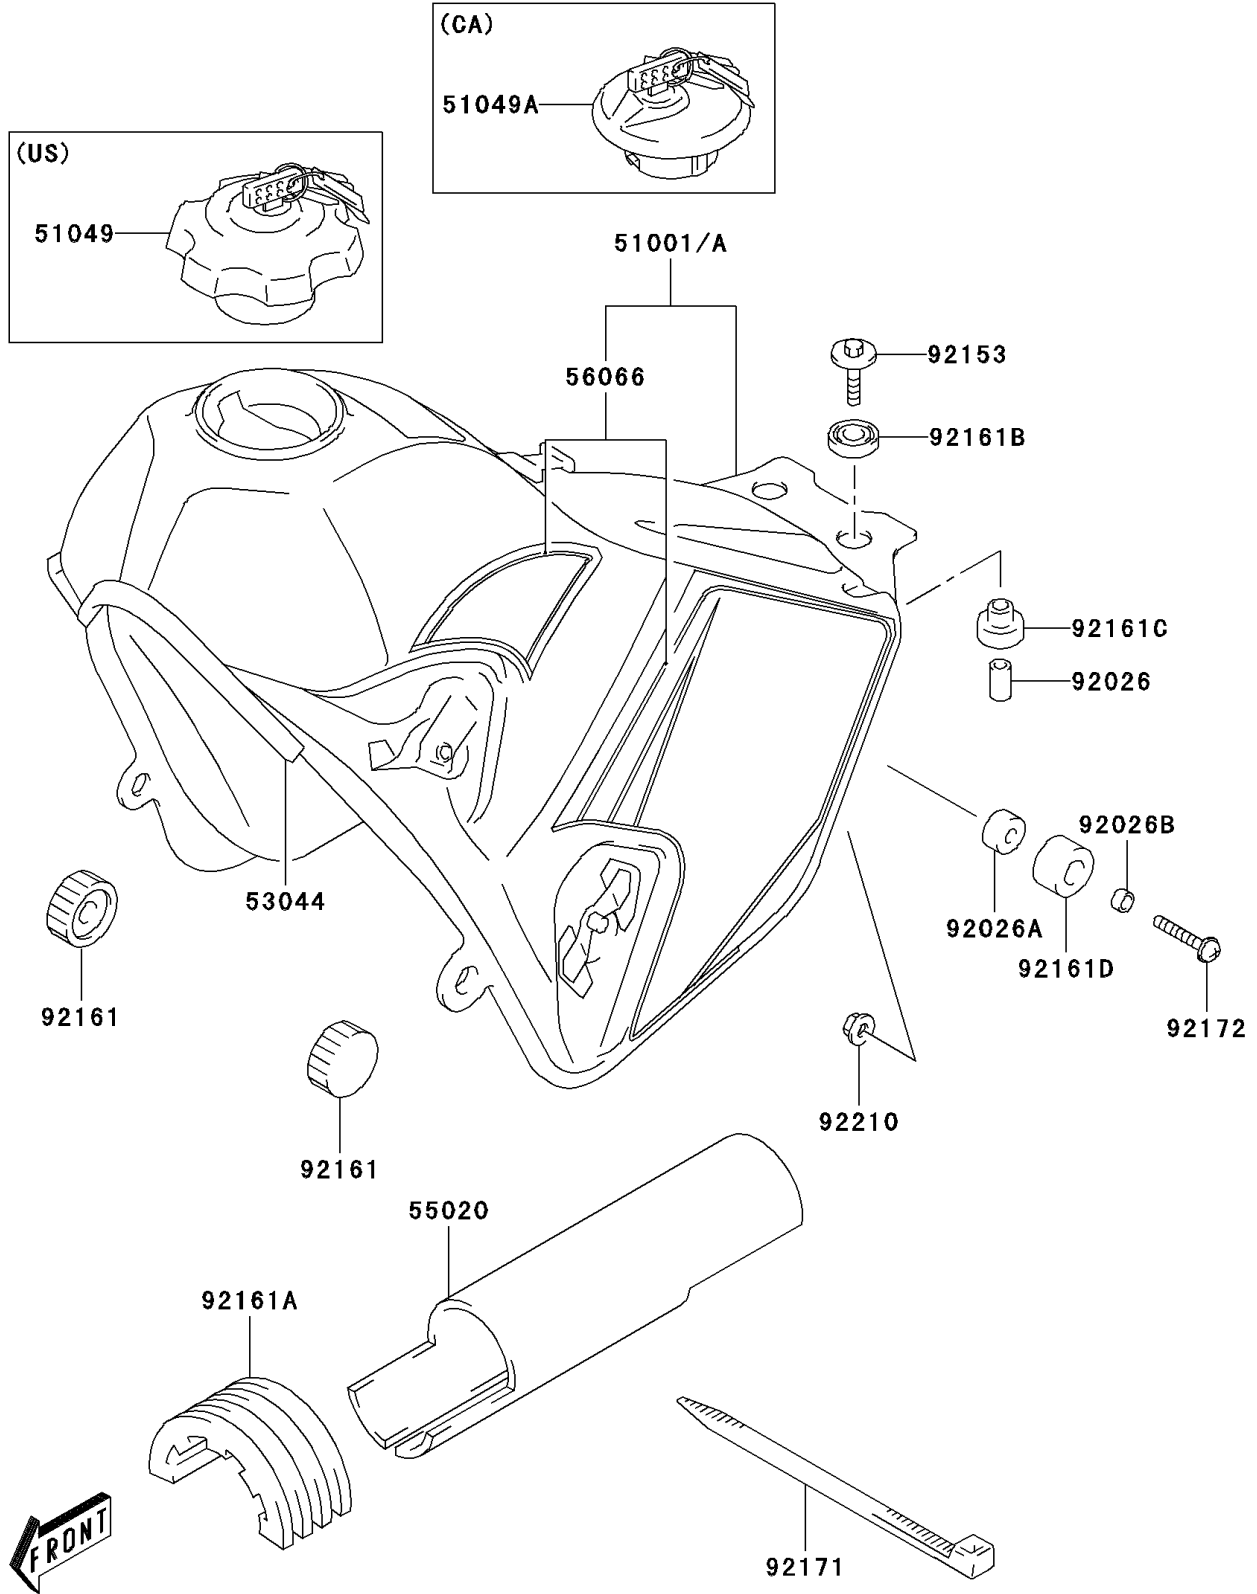

2003 KLX400SR PARTS DIAGRAM

Fuel Tank(KLX400-A1)

F2410

2003 KLX400SR PARTS LIST

Fuel Tank(KLX400-A1)

ITEM NAME	PART NUMBER	QUANTITY
TRIM,M.R.ORANGE (Ref # 53044)	53044-S003-500	1
GUARD,FUEL TANK (Ref # 55020)	55020-S027	1
PATTERN SET,FUEL TANK,WHT/BLK/GRN (Ref # 56066)	56066-S016-568	1
SPACER,6.5X9X18 (Ref # 92026)	92026-S002	2
SPACER,CHAIN BUFFER (Ref # 92026A)	92026-S004	1
SPACER (Ref # 92026B)	92026-S126	1
BOLT (Ref # 92153)	92153-S169	2
DAMPER,FUEL TANK,FR (Ref # 92161)	92161-S130	2
DAMPER,FUEL TANK,UPP (Ref # 92161A)	92161-S131	1
DAMPER,FUEL TANK,RR,UPP (Ref # 92161B)	92161-S132	2
DAMPER,FUEL TANK,RR,LOW (Ref # 92161C)	92161-S133	2
DAMPER,FUEL TANK,SIDE (Ref # 92161D)	92161-S134	1
CLAMP,FUEL TANK CUSHION (Ref # 92171)	92171-S056	2
SCREW (Ref # 92172)	92172-S204	1
NUT (Ref # 92210)	92210-S054	1
TANK-COMP-FUEL,BLACK (Ref # 51001)	51001-S011-503	1
TANK-COMP-FUEL,BLACK (Ref # 51001A)	51001-S013-503	1
CAP-TANK (Ref # 51049)	51049-S010	1
CAP-TANK (Ref # 51049A)	51049-S011	1