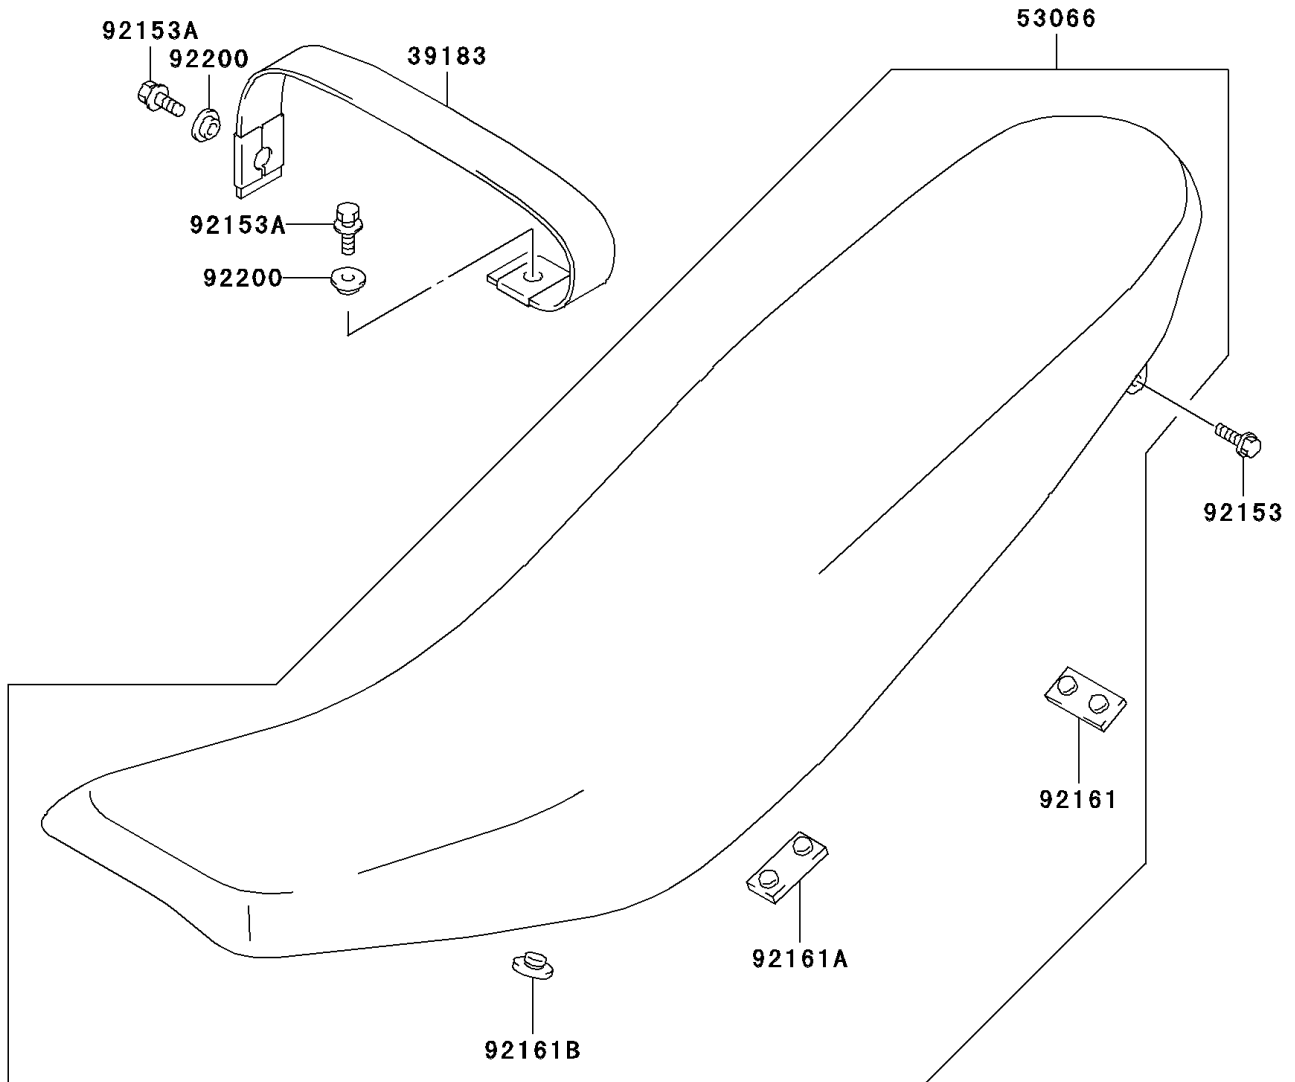

# 2003 KLX400SR PARTS DIAGRAM

Seat

F2510

## 2003 KLX400SR PARTS LIST

### Seat

ITEM NAME	PART NUMBER	QUANTITY
BAND-ASSY,SEAT,BLACK (Ref # 39183)	39183-S002-534	1
SEAT-ASSY,BLACK/WHITE (Ref # 53066)	53066-S013-549	1
BOLT (Ref # 92153)	92153-S013	2
BOLT,SEAT BAND (Ref # 92153A)	92153-S349	2
DAMPER (Ref # 92161)	92161-S138	2
DAMPER (Ref # 92161A)	92161-S139	4
DAMPER (Ref # 92161B)	92161-S140	2
WASHER (Ref # 92200)	92200-S195	2