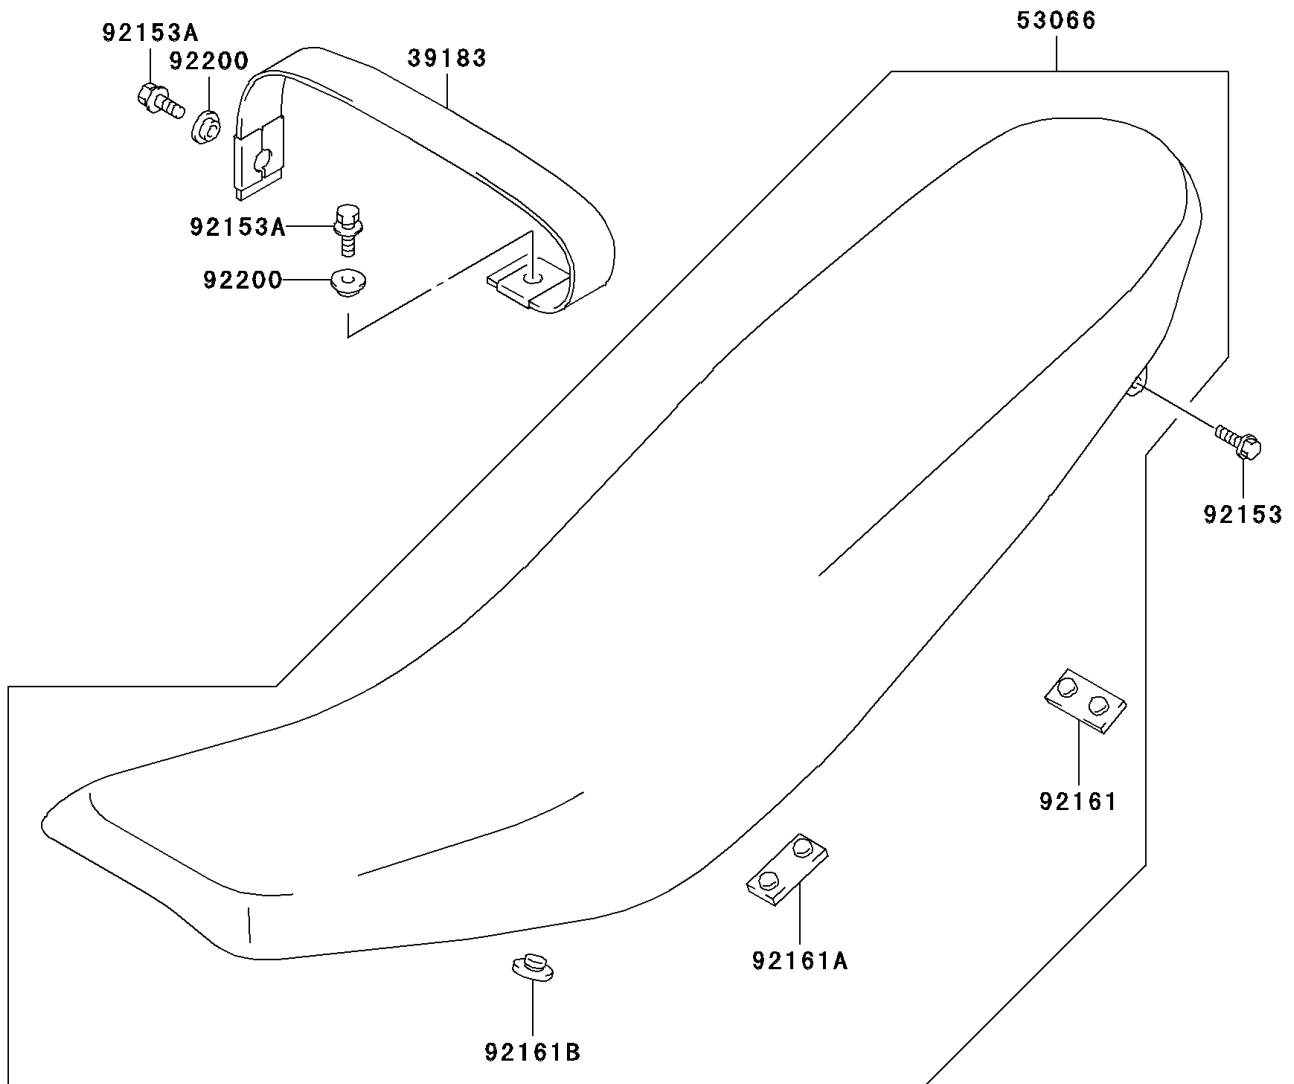

2004 KLX400SR (Canada Only) PARTS DIAGRAM

Seat

F2510

2004 KLX400SR (Canada Only) PARTS LIST

Seat

ITEM NAME	PART NUMBER	QUANTITY
BAND-ASSY,SEAT,BLACK (Ref # 39183)	39183-S002-534	1
SEAT-ASSY,BLACK/WHITE (Ref # 53066)	53066-S013-549	1
BOLT (Ref # 92153)	92153-S013	2
BOLT,SEAT BAND (Ref # 92153A)	92153-S349	2
DAMPER (Ref # 92161)	92161-S138	2
DAMPER (Ref # 92161A)	92161-S139	4
DAMPER (Ref # 92161B)	92161-S140	2
WASHER (Ref # 92200)	92200-S195	2