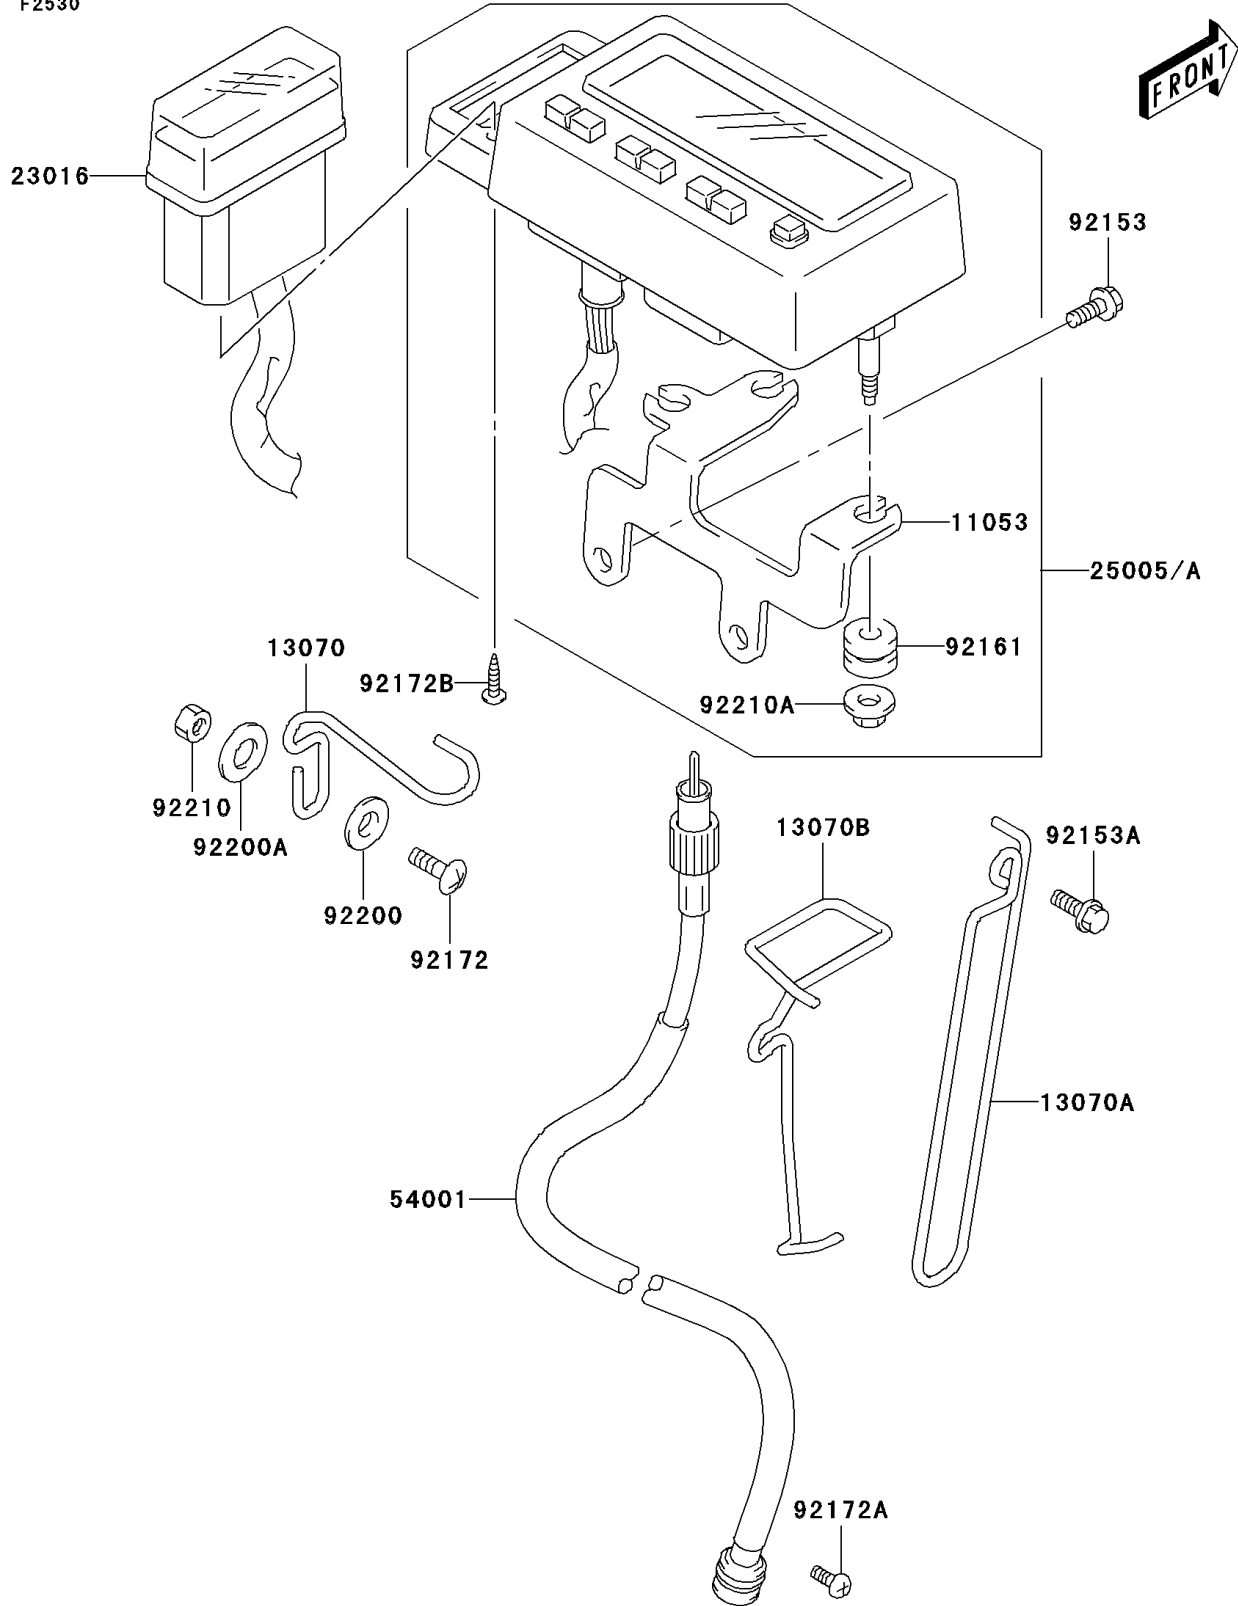

2003 KLX400SR PARTS DIAGRAM

Meter(s)

F2530

2003 KLX400SR PARTS LIST

Meter(s)

ITEM NAME	PART NUMBER	QUANTITY
BRACKET (Ref # 11053)	11053-S030	1
GUIDE,METER CABLE (Ref # 13070)	13070-S020	1
GUIDE,METER CABLE (Ref # 13070A)	13070-S021	1
GUIDE,SPEEDOMETER CABLE (Ref # 13070B)	13070-S022	1
LAMP-ASSY (Ref # 23016)	23016-S005	1
SPEEDOMETER,MPH (Ref # 25005)	25005-S004	1
CABLE-SPEEDMETER (Ref # 54001)	54001-S002	1
BOLT (Ref # 92153)	92153-S012	2
BOLT,6X20 (Ref # 92153A)	92153-S049	1
DAMPER (Ref # 92161)	92161-S117	3
SCREW (Ref # 92172)	92172-S055	1
SCREW (Ref # 92172A)	92172-S132	1
SCREW,PILOT BOX (Ref # 92172B)	92172-S200	2
WASHER,6.5X18X1.6 (Ref # 92200)	92200-S007	1
WASHER (Ref # 92200A)	92200-S190	1
NUT (Ref # 92210)	92210-S001	1
NUT (Ref # 92210A)	92210-S067	1