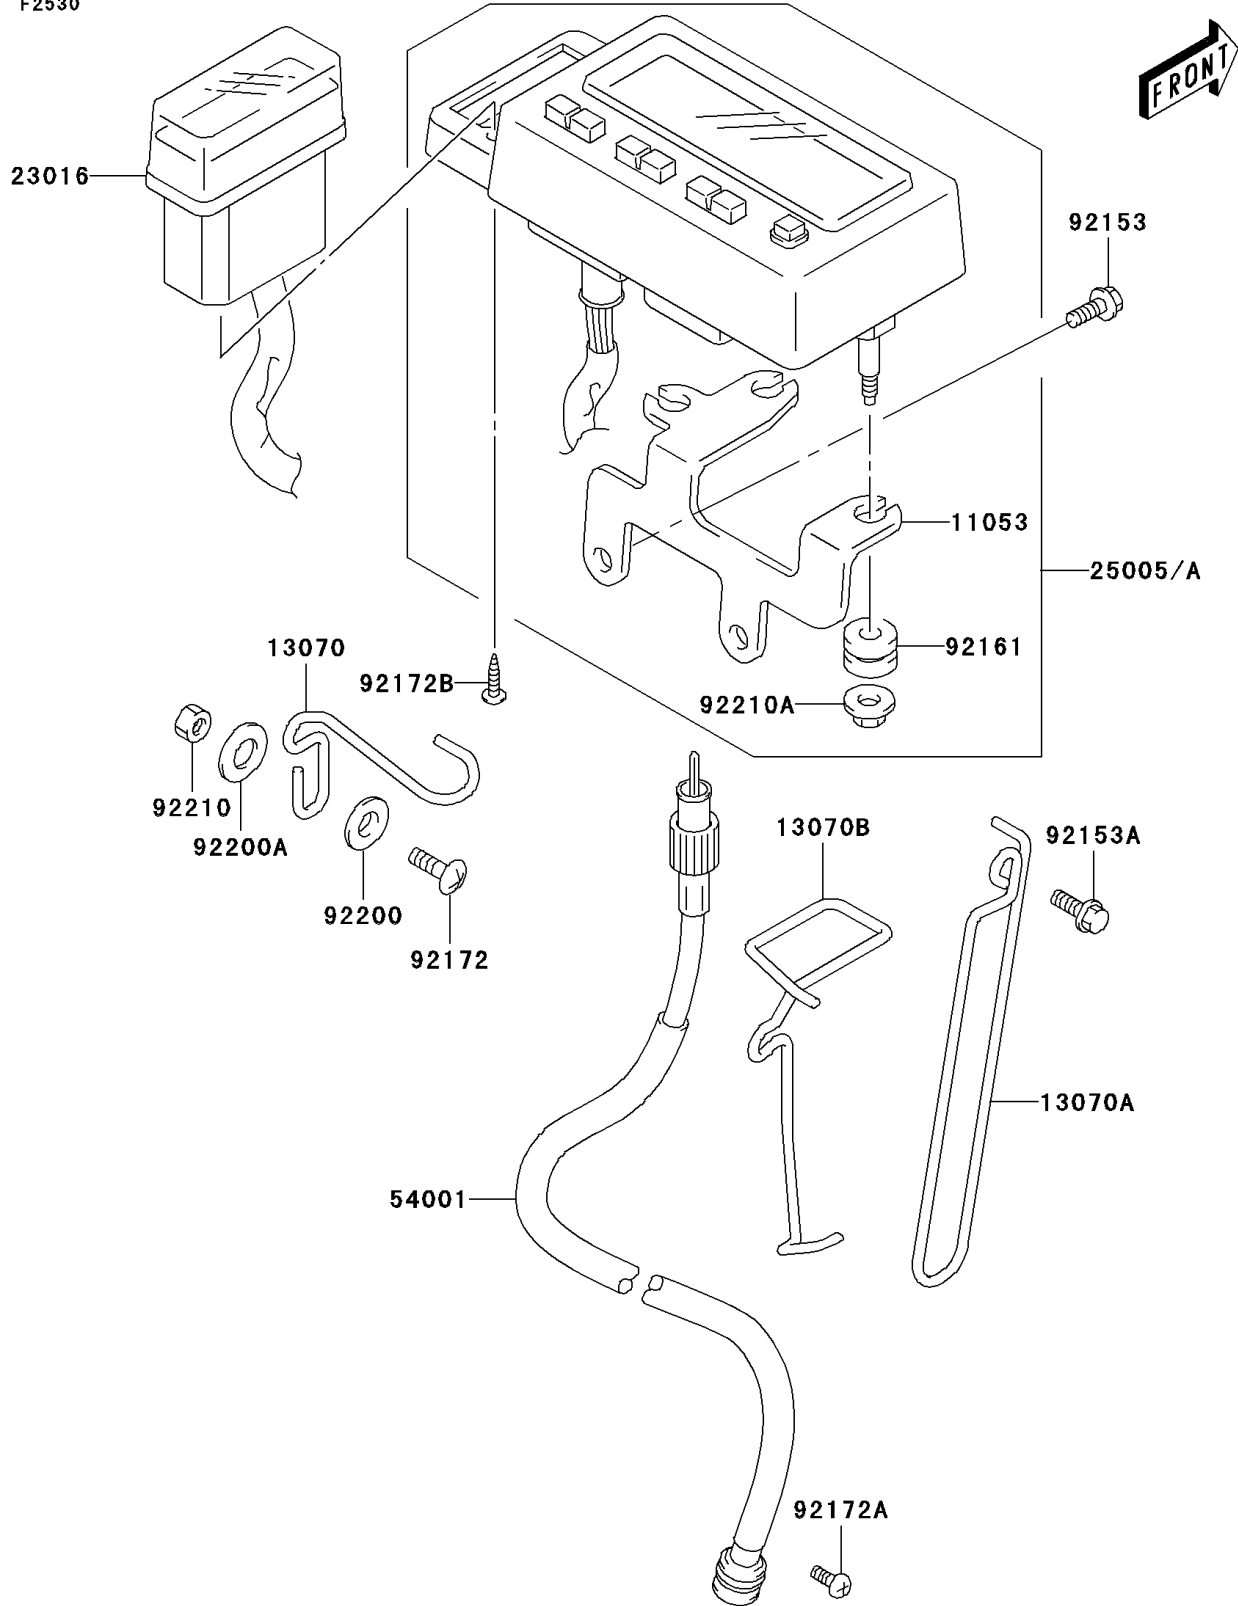

# 2004 KLX400SR (Canada Only) PARTS DIAGRAM

Meter(s)

F2530

## 2004 KLX400SR (Canada Only) PARTS LIST

Meter(s)

ITEM NAME	PART NUMBER	QUANTITY
BRACKET (Ref # 11053)	11053-S030	1
GUIDE,METER CABLE (Ref # 13070)	13070-S020	1
GUIDE,METER CABLE (Ref # 13070A)	13070-S021	1
GUIDE,SPEEDOMETER CABLE (Ref # 13070B)	13070-S022	1
LAMP-ASSY (Ref # 23016)	23016-S005	1
CABLE-SPEEDMETER (Ref # 54001)	54001-S002	1
BOLT (Ref # 92153)	92153-S012	2
BOLT,6X20 (Ref # 92153A)	92153-S049	1
DAMPER (Ref # 92161)	92161-S117	3
SCREW (Ref # 92172)	92172-S055	1
SCREW (Ref # 92172A)	92172-S132	1
SCREW,PILOT BOX (Ref # 92172B)	92172-S200	2
WASHER,6.5X18X1.6 (Ref # 92200)	92200-S007	1
WASHER (Ref # 92200A)	92200-S190	1
NUT (Ref # 92210)	92210-S001	1
NUT (Ref # 92210A)	92210-S067	1
SPEEDOMETER,MPH (Ref # 25005)	25005-S004	1
SPEEDOMETER,KPH (Ref # 25005A)	25005-S006	1