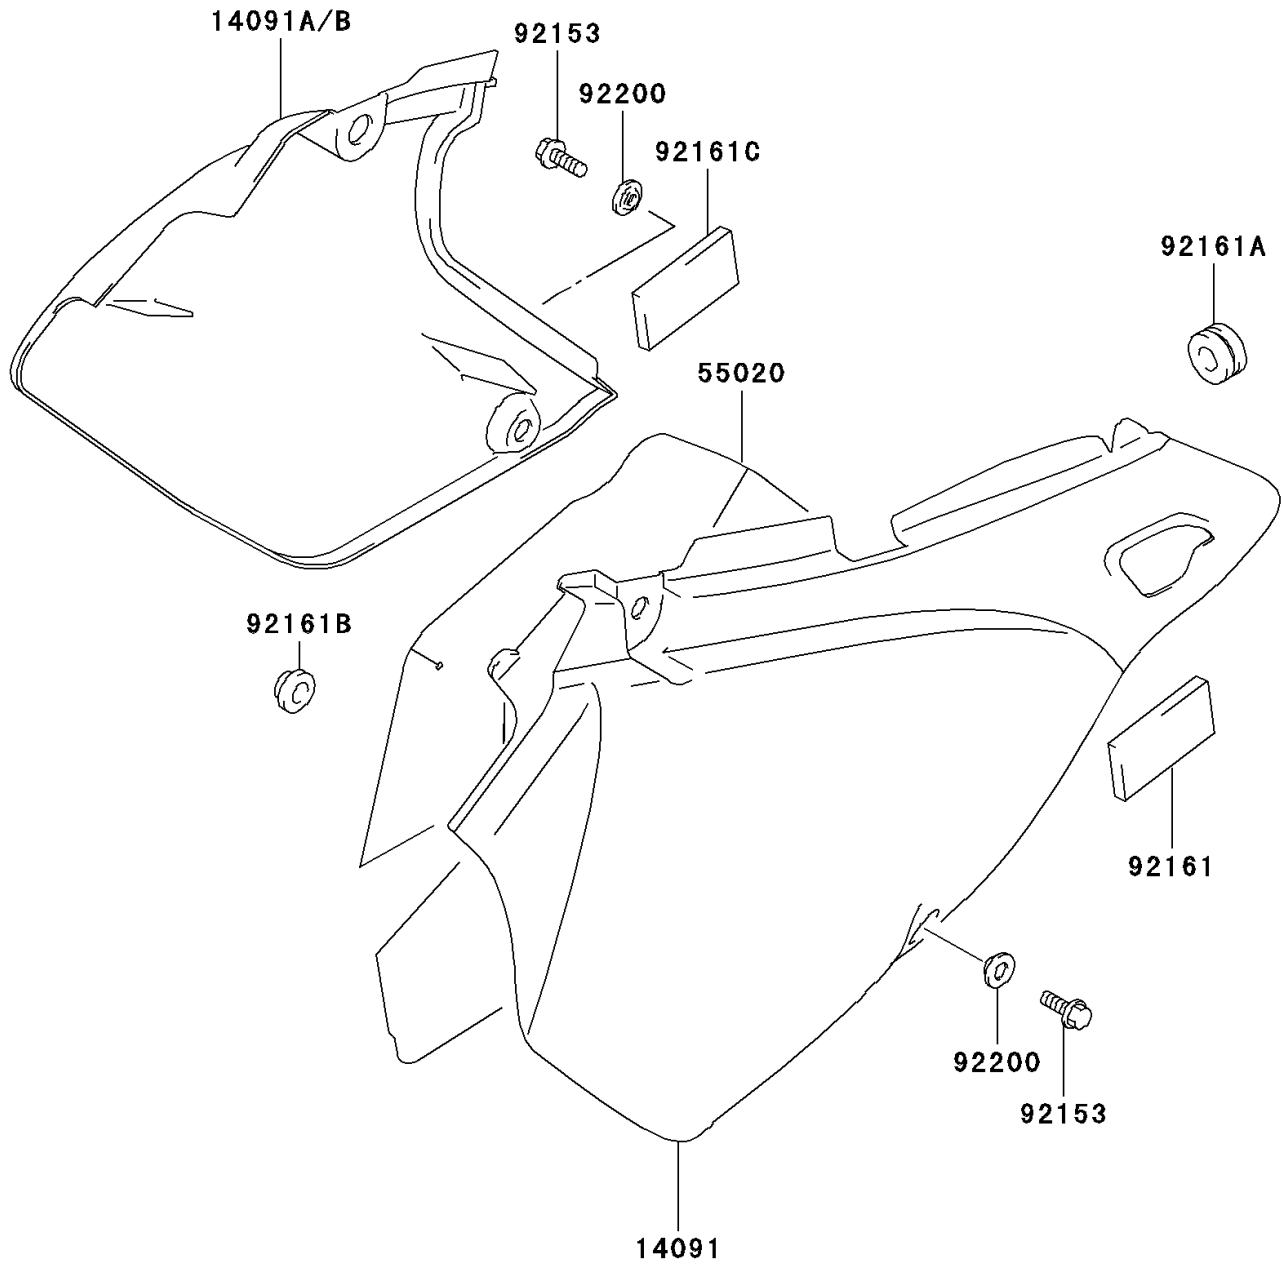

2003 KLX400SR PARTS DIAGRAM

Side Covers

F2611

2003 KLX400SR PARTS LIST

Side Covers

ITEM NAME	PART NUMBER	QUANTITY
COVER,FRAME,RH,S.WHITE (Ref # 14091)	14091-S106-533	1
GUARD,FRAME COVER,RH (Ref # 55020)	55020-S028	1
BOLT (Ref # 92153)	92153-S012	2
DAMPER,FRAME COVER (Ref # 92161)	92161-S122	1
DAMPER,FRAME COVER,RH (Ref # 92161A)	92161-S135	1
DAMPER,MUFFLER (Ref # 92161B)	92161-S136	1
DAMPER,FRAME COVER,LH (Ref # 92161C)	92161-S137	1
WASHER (Ref # 92200)	92200-S192	2
COVER,FRAME,LH,S.WHITE (Ref # 14091A)	14091-S107-533	1
COVER,FRAME,LH,S.WHITE (Ref # 14091B)	14091-S117-533	1