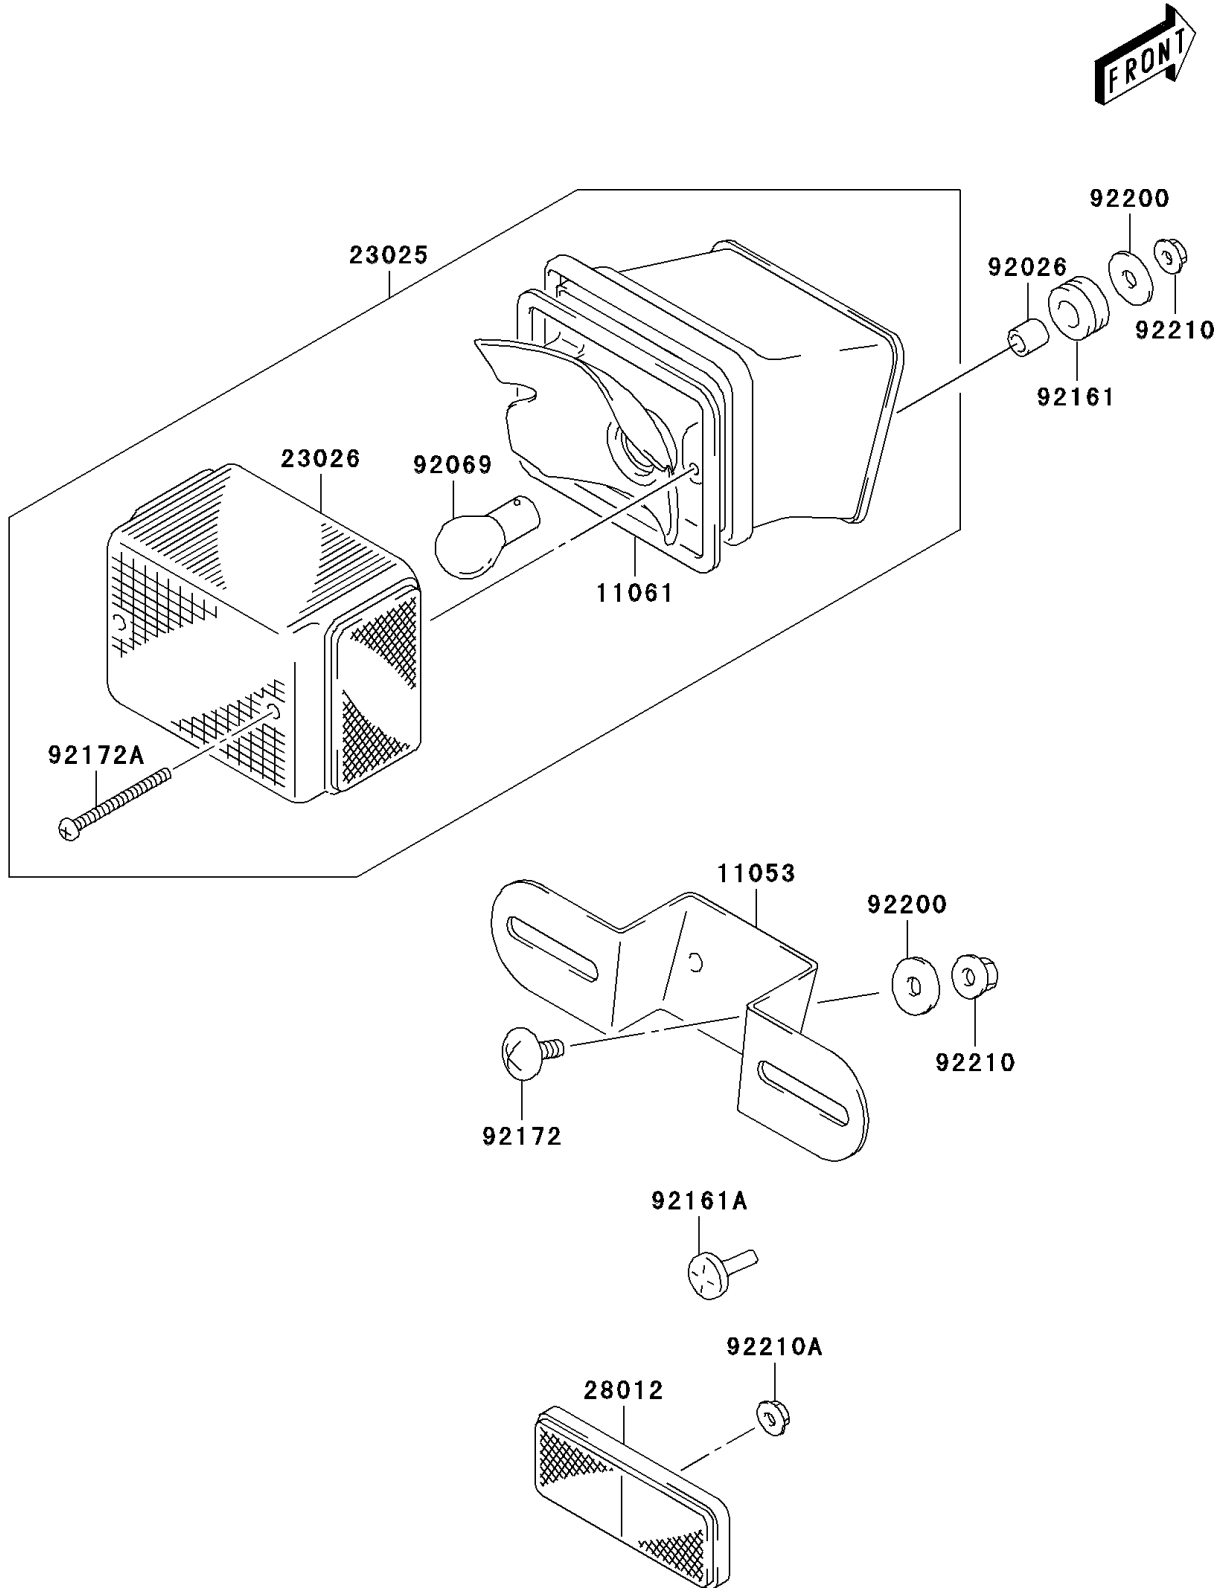

2003 KLX400SR PARTS DIAGRAM

Taillight(s)

F2720

2003 KLX400SR PARTS LIST

Taillight(s)

ITEM NAME	PART NUMBER	QUANTITY
BRACKET,LICENSE PLATE (Ref # 11053)	11053-S033	1
GASKET,LENS (Ref # 11061)	11061-S089	1
LAMP-TAIL (Ref # 23025)	23025-S005	1
LENS (Ref # 23026)	23026-S014	1
REFLECTOR-REFLEX,RR (Ref # 28012)	28012-S003	1
SPACER,6.5X10X10 (Ref # 92026)	92026-S005	2
BULB,12V,21/5W (Ref # 92069)	92069-S004	1
DAMPER (Ref # 92161)	92161-S005	2
DAMPER,LICENSE PLATE (Ref # 92161A)	92161-S129	2
SCREW (Ref # 92172)	92172-S017	2
SCREW,4X45 (Ref # 92172A)	92172-S201	2
WASHER,6.5X20X1.6 (Ref # 92200)	92200-S006	4
NUT (Ref # 92210)	92210-S004	4
NUT (Ref # 92210A)	92210-S067	1