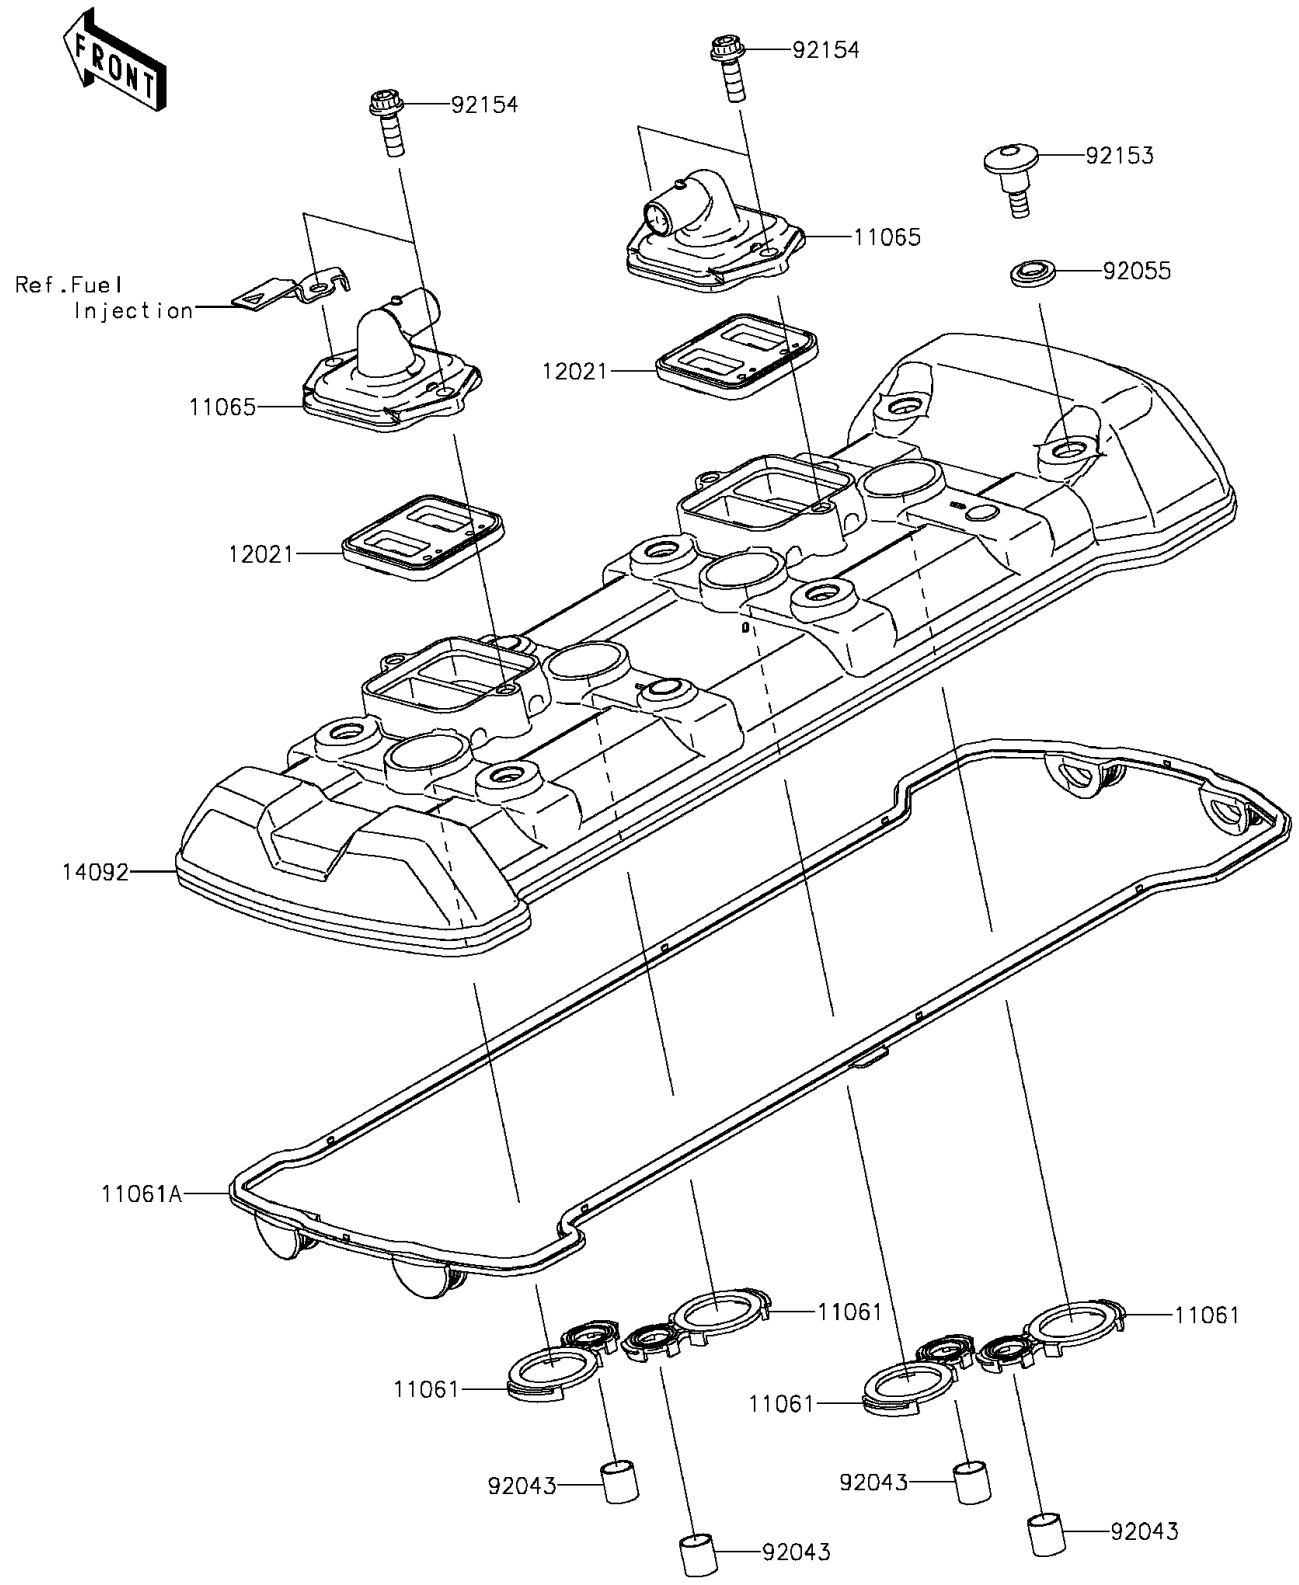

2015 VERSYS® 1000 ABS PARTS DIAGRAM

Cylinder Head Cover

E1112

2015 VERSYS® 1000 ABS PARTS LIST

Cylinder Head Cover

ITEM NAME	PART NUMBER	QUANTITY
GASKET,SPARK PLUG (Ref # 11061)	11061-0104	4
GASKET,HEAD (Ref # 11061A)	11061-0914	1
CAP,HEAD COVER (Ref # 11065)	11065-0328	2
VALVE-ASSY-REED (Ref # 12021)	12021-0016	2
COVER,HEAD (Ref # 14092)	14092-0831	1
PIN,10.1X12X14 (Ref # 92043)	92043-4009	4
RING-O (Ref # 92055)	92055-0785	6
BOLT,SOCKET,6X22.5 (Ref # 92153)	92153-1779	6
BOLT,SOCKET,6X18 (Ref # 92154)	92154-0351	4