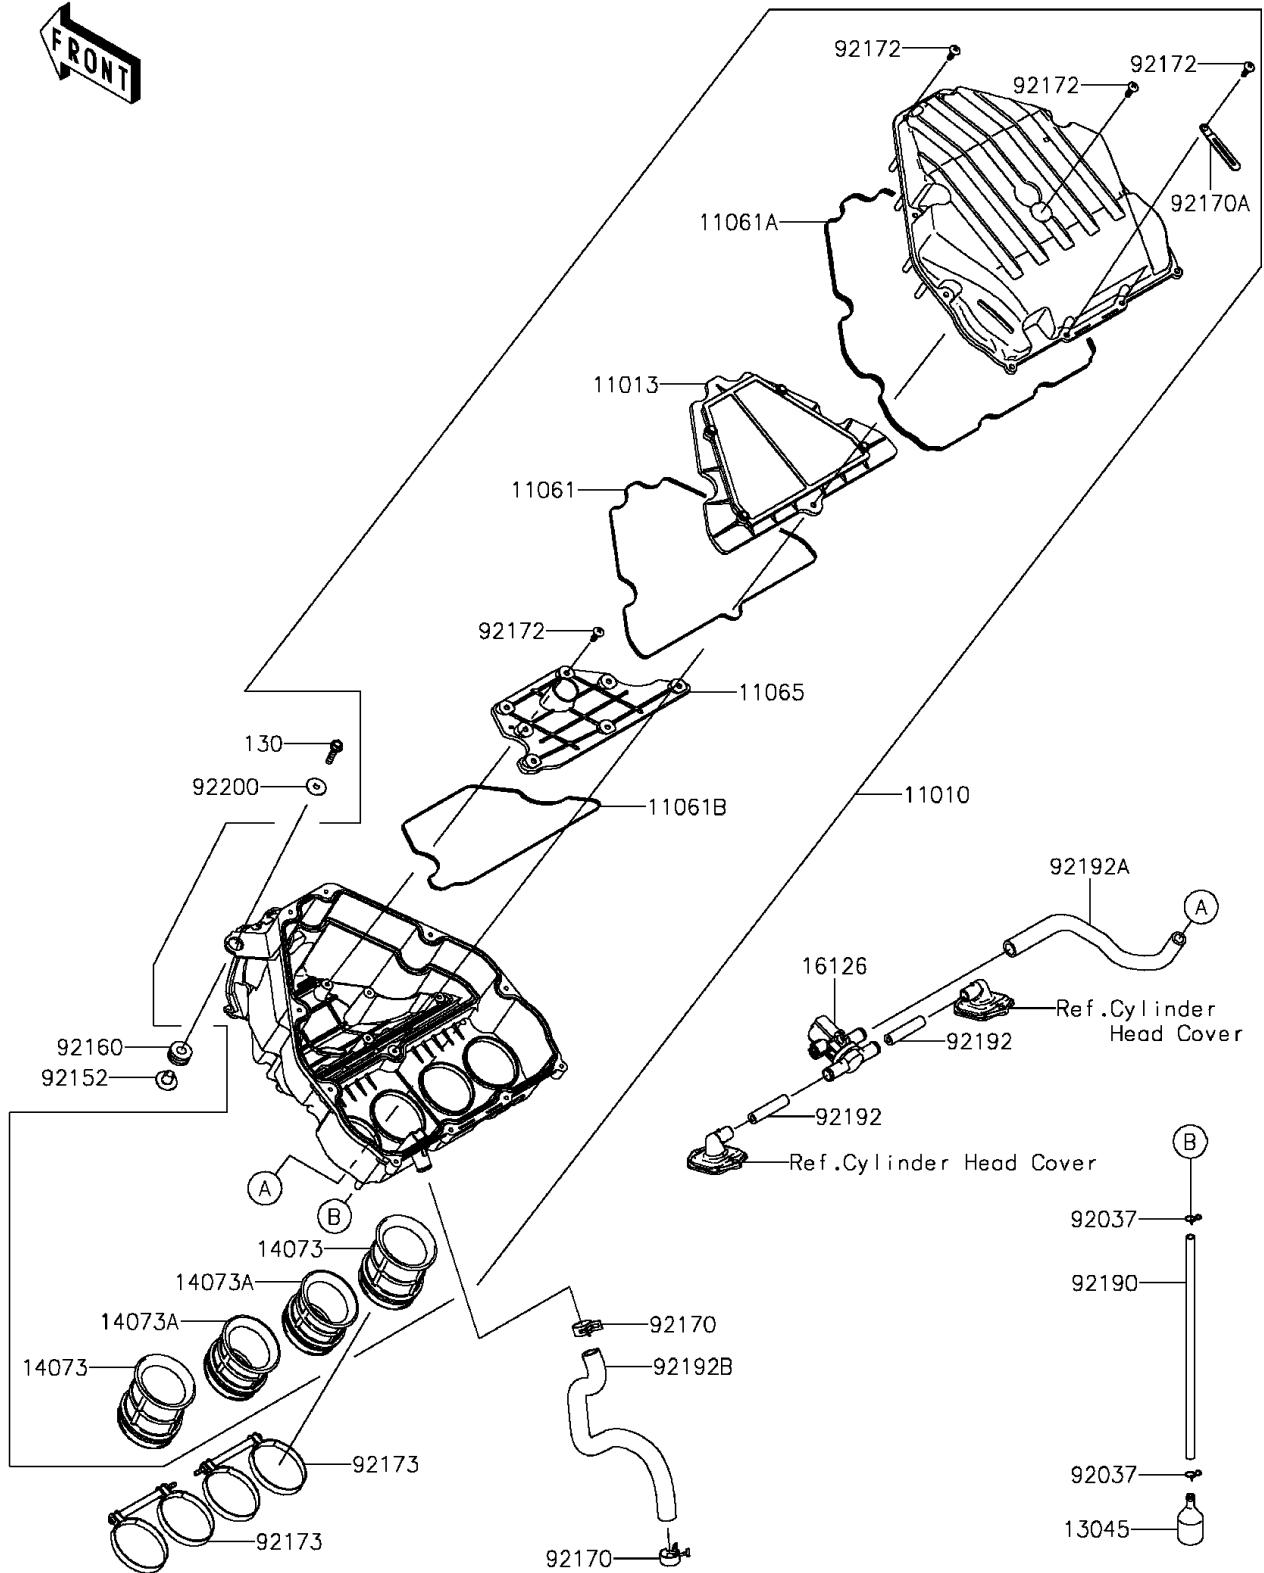

# 2015 VERSYS® 1000 ABS PARTS DIAGRAM

Air Cleaner

E1130

## 2015 VERSYS® 1000 ABS PARTS LIST

### Air Cleaner

ITEM NAME	PART NUMBER	QUANTITY
FILTER-ASSY-AIR (Ref # 11010)	11010-0800	1
ELEMENT-AIR FILTER (Ref # 11013)	11013-0712	1
GASKET,ELEMENT (Ref # 11061)	11061-0405	1
GASKET,CASE (Ref # 11061A)	11061-0406	1
GASKET (Ref # 11061B)	11061-0424	1
CAP (Ref # 11065)	11065-0366	1
BOLT-FLANGED,6X30 (Ref # 130)	130BB0630	1
RECEIVER-OIL (Ref # 13045)	13045-1057	1
DUCT,#1&#4 (Ref # 14073)	14073-0278	2
DUCT,#2&#3 (Ref # 14073A)	14073-0279	2
VALVE,AIR SWITCHING (Ref # 16126)	16126-0038	1
CLAMP (Ref # 92037)	92037-1712	2
COLLAR,6.5X10.5X13.1 (Ref # 92152)	92152-0547	1
DAMPER (Ref # 92160)	92160-1162	1
CLAMP (Ref # 92170)	92170-1060	2
CLAMP (Ref # 92170A)	92170-1514	2
SCREW,TAPPING,5X20 (Ref # 92172)	92172-0483	18
CLAMP (Ref # 92173)	92173-0115	2
TUBE,6X9X300 (Ref # 92190)	92190-1253	1
TUBE,HEAD ASV (Ref # 92192)	92192-0843	2
TUBE,ASV-A/C (Ref # 92192A)	92192-0844	1
TUBE,BLOWBY (Ref # 92192B)	92192-0845	1
WASHER,6.5X22X1.6 (Ref # 92200)	92200-1087	1