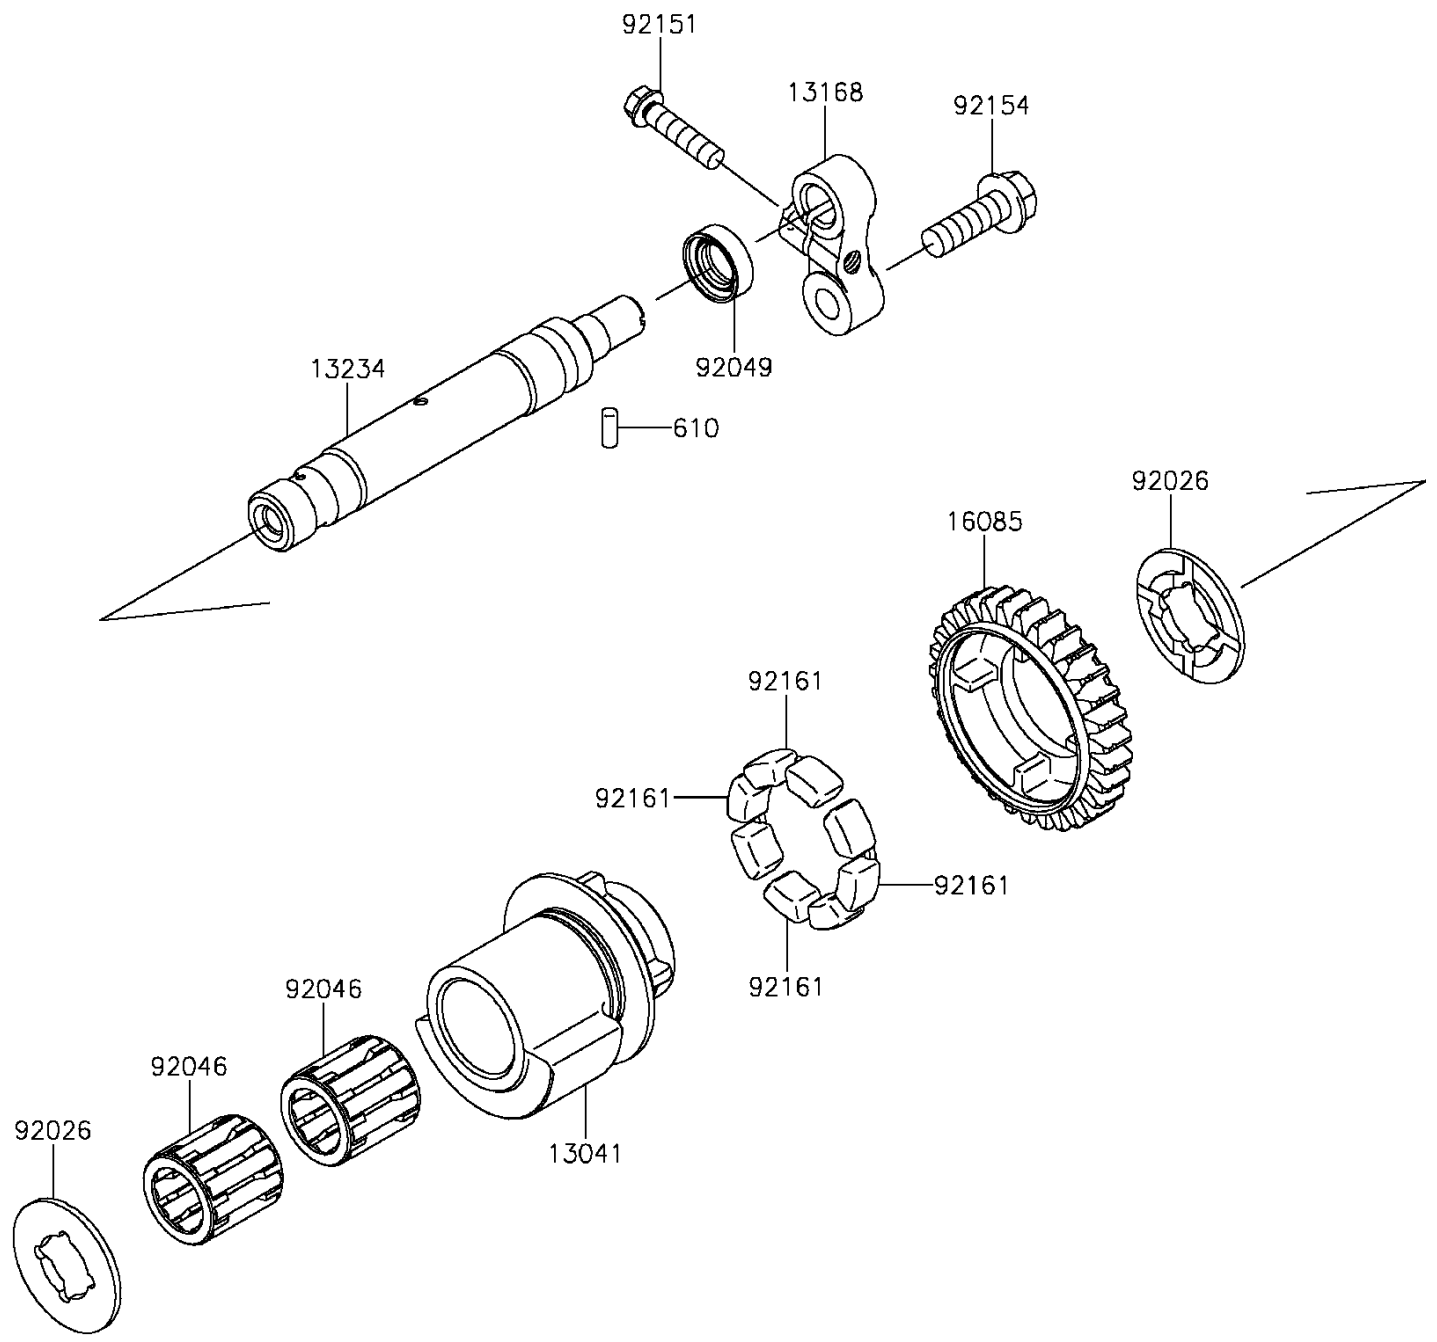

2015 VERSYS® 1000 ABS PARTS DIAGRAM

Balancer

E1323

2015 VERSYS® 1000 ABS PARTS LIST

Balancer

ITEM NAME	PART NUMBER	QUANTITY
BALANCER (Ref # 13041)	13041-0040	1
LEVER (Ref # 13168)	13168-0115	1
SHAFT-COMP (Ref # 13234)	13234-0038	1
GEAR,BALANCER,31T (Ref # 16085)	16085-0134	1
ROLLER,4X10 (Ref # 610)	610A0410	1
SPACER (Ref # 92026)	92026-0082	2
BEARING-NEEDLE (Ref # 92046)	92046-1266	2
SEAL-OIL,TC 12X22X7 (Ref # 92049)	92049-2204	1
BOLT,FLANGED-SMALL,6X25 (Ref # 92151)	92151-1930	1
BOLT,FLANGED,8X25 (Ref # 92154)	92154-0413	1
DAMPER (Ref # 92161)	92161-1055	4