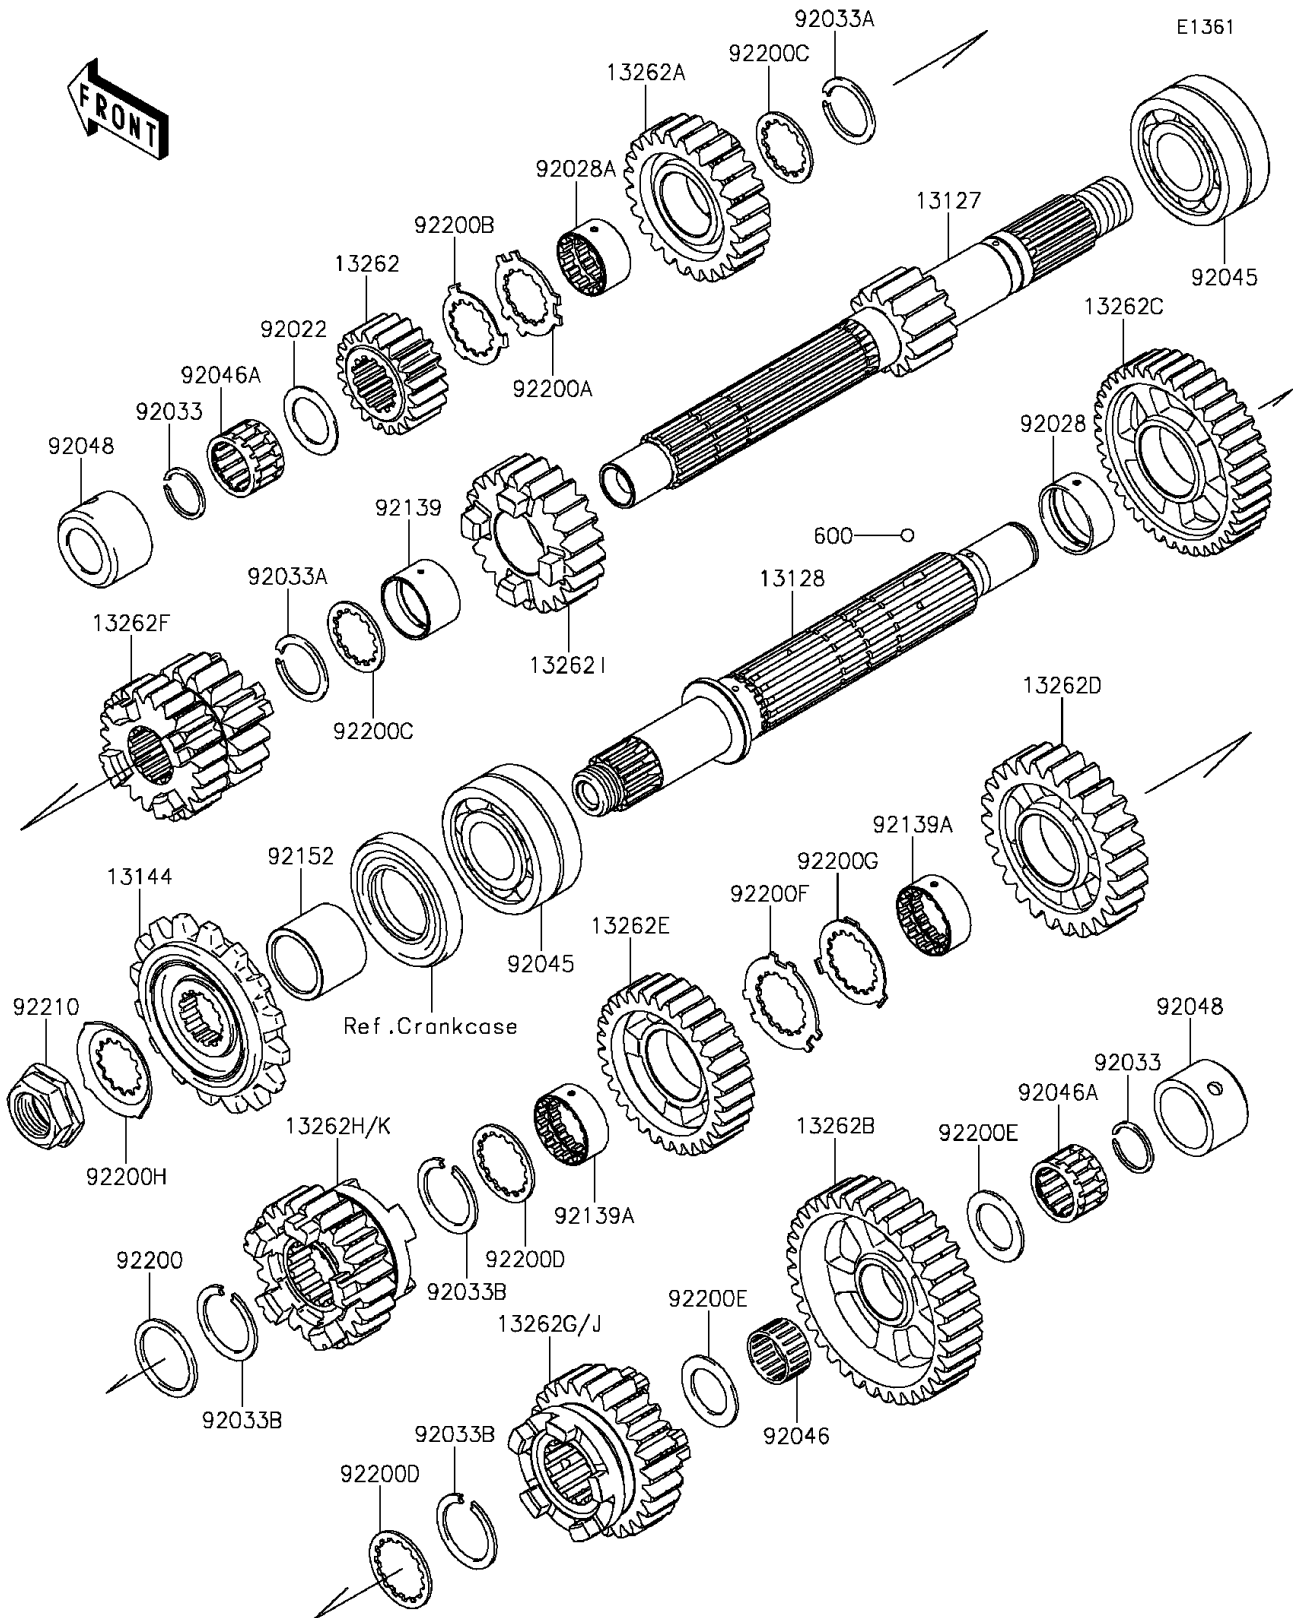

2015 VERSYS® 1000 LT PARTS DIAGRAM

Transmission

2015 VERSYS® 1000 LT PARTS LIST

Transmission

ITEM NAME	PART NUMBER	QUANTITY
-----------	-------------	----------