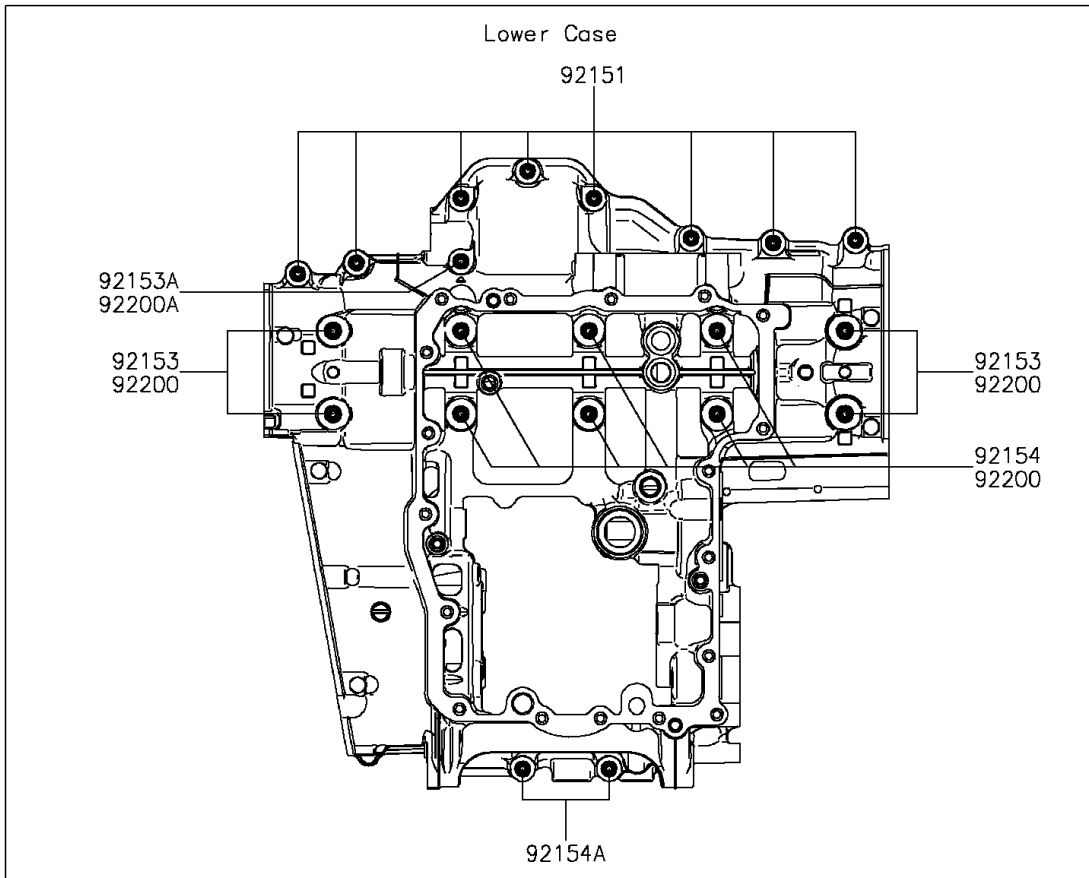

2015 VERSYS® 1000 ABS PARTS DIAGRAM

Crankcase Bolt Pattern

2015 VERSYS® 1000 ABS PARTS LIST

Crankcase Bolt Pattern

ITEM NAME	PART NUMBER	QUANTITY
BOLT,FLANGED,7X85 (Ref # 92150)	92150-1251	3
BOLT,8X70 (Ref # 92150A)	92150-1483	2
BOLT,6X40 (Ref # 92150B)	92150-1794	3
BOLT,FLANGED,7X45 (Ref # 92151)	92151-1539	8
BOLT,FLANGED,9X100 (Ref # 92153)	92153-0447	4
BOLT,FLANGED,7X60 (Ref # 92153A)	92153-1045	1
BOLT,FLANGED,6X68 (Ref # 92153B)	92153-1637	2
BOLT,FLANGED,9X90 (Ref # 92154)	92154-0248	6
BOLT,FLANGED,7X50 (Ref # 92154A)	92154-0372	3
WASHER,9.2X19X2.3 (Ref # 92200)	92200-0115	10
WASHER (Ref # 92200A)	92200-0556	2