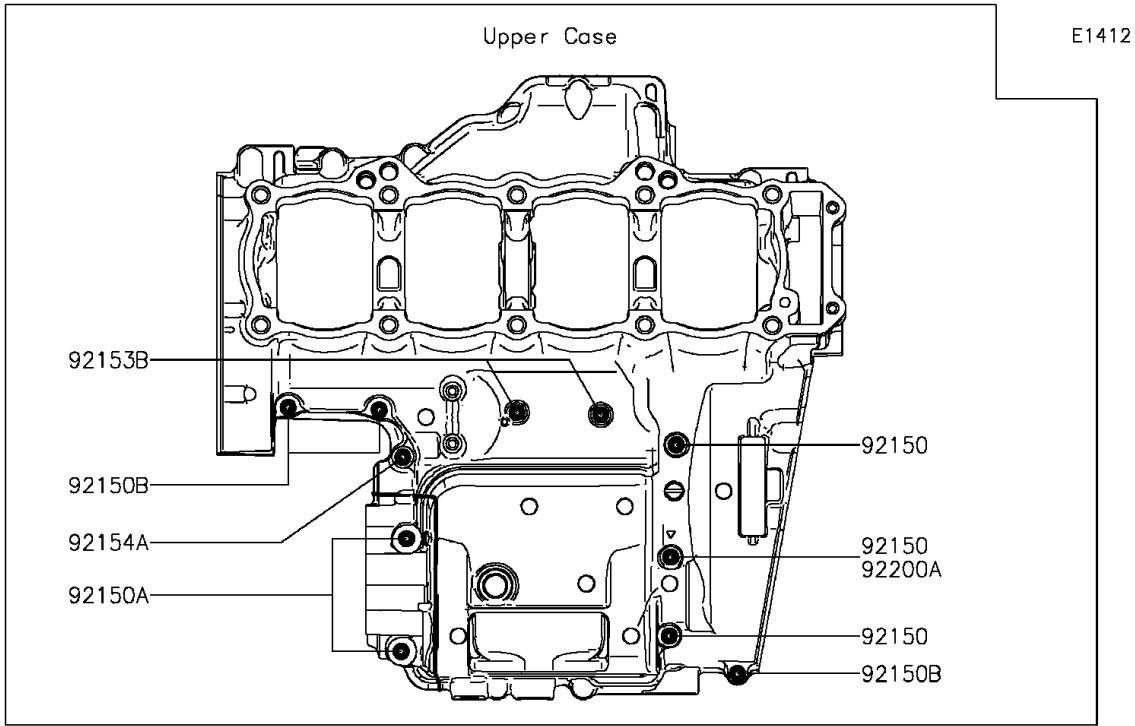

2015 VERSYS® 1000 ABS PARTS DIAGRAM

Crankcase Bolt Pattern

2015 VERSYS® 1000 ABS PARTS LIST

Crankcase Bolt Pattern

ITEM NAME	PART NUMBER	QUANTITY
BOLT,FLANGED,7X85 (Ref # 92150)	92150-1251	3
BOLT,8X70 (Ref # 92150A)	92150-1483	2
BOLT,6X40 (Ref # 92150B)	92150-1794	3
BOLT,FLANGED,7X45 (Ref # 92151)	92151-1539	8
BOLT,FLANGED,9X100 (Ref # 92153)	92153-0447	4
BOLT,FLANGED,7X60 (Ref # 92153A)	92153-1045	1
BOLT,FLANGED,6X68 (Ref # 92153B)	92153-1637	2
BOLT,FLANGED,9X90 (Ref # 92154)	92154-0248	6
BOLT,FLANGED,7X50 (Ref # 92154A)	92154-0372	3
WASHER,9.2X19X2.3 (Ref # 92200)	92200-0115	10
WASHER (Ref # 92200A)	92200-0556	2