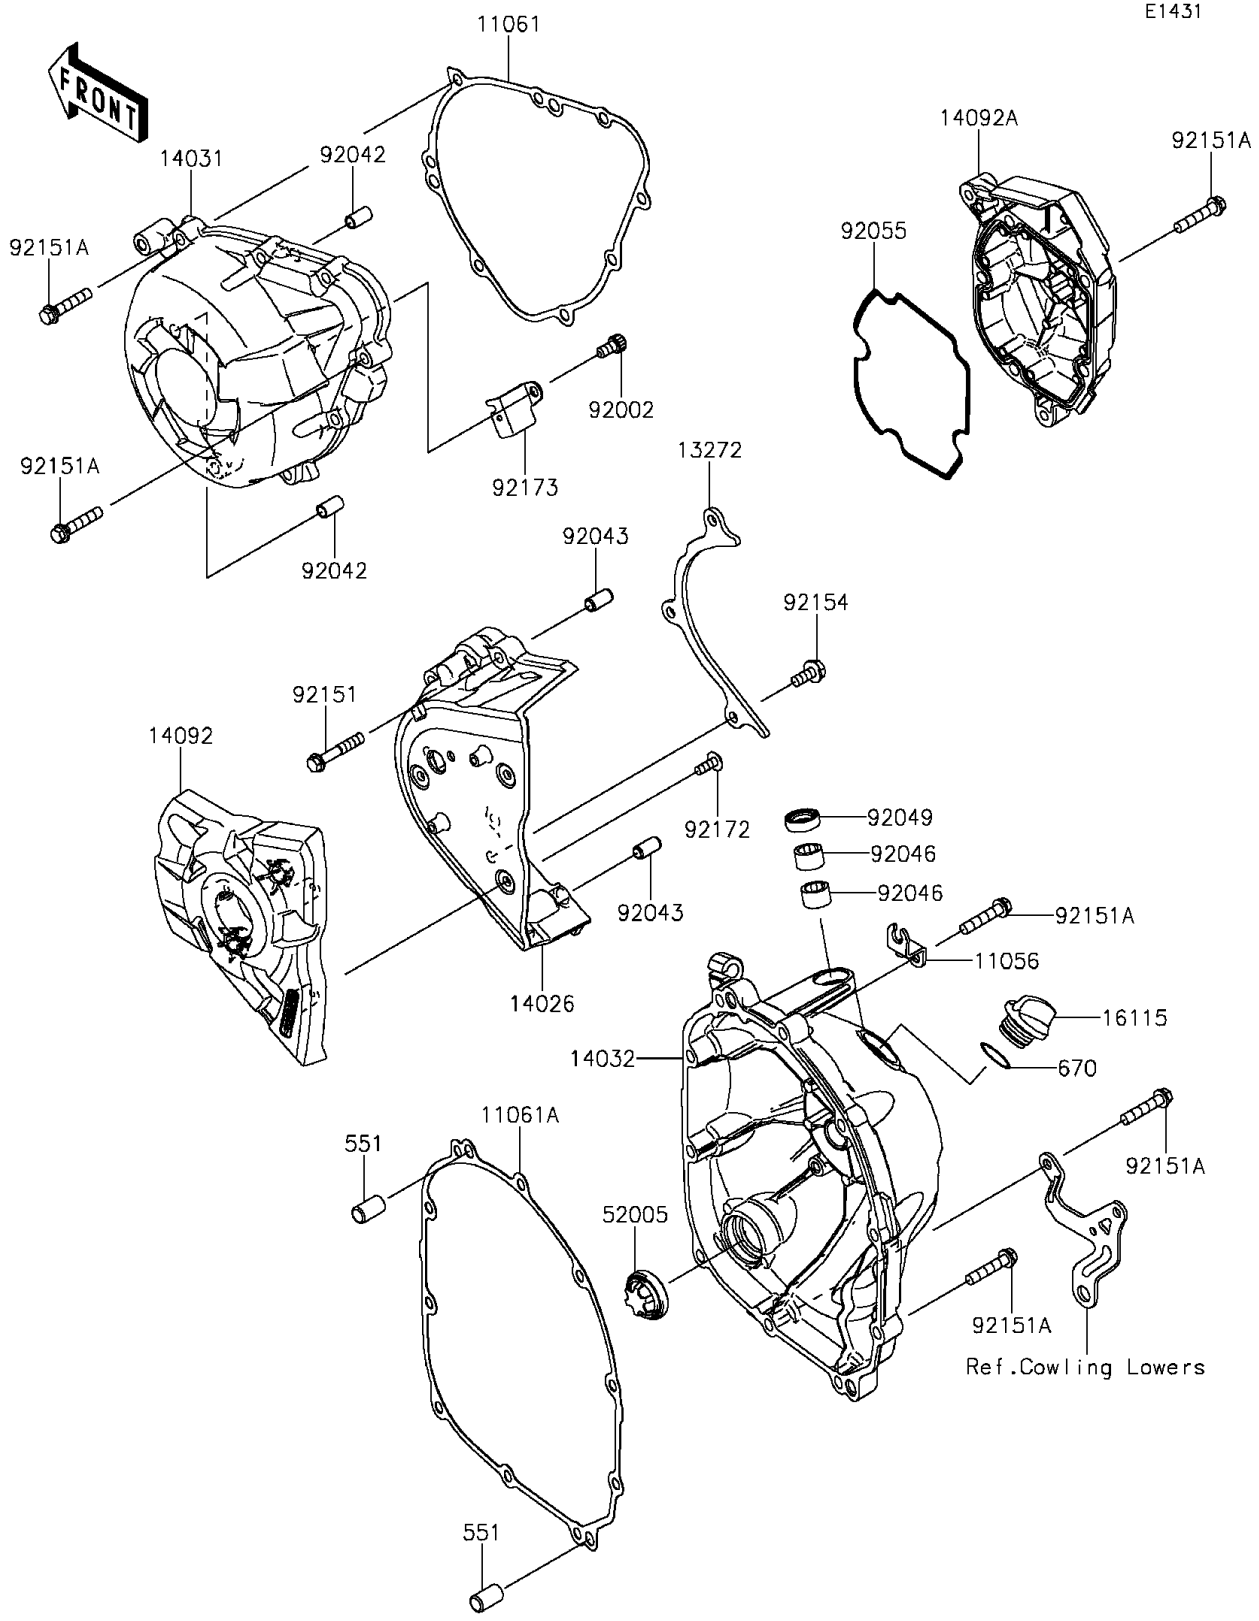

2015 VERSYS® 1000 ABS PARTS DIAGRAM

Engine Cover(s)

2015 VERSYS® 1000 ABS PARTS LIST

Engine Cover(s)

ITEM NAME	PART NUMBER	QUANTITY
BRACKET (Ref # 11056)	11056-0787	1
GASKET,GENERATOR COVER (Ref # 11061)	11061-0403	1
GASKET,CLUTCH COVER (Ref # 11061A)	11061-0404	1
PLATE (Ref # 13272)	13272-0859	1
COVER-CHAIN (Ref # 14026)	14026-0093	1
COVER-GENERATOR (Ref # 14031)	14031-0596	1
COVER-CLUTCH (Ref # 14032)	14032-0590	1
COVER,OUTER (Ref # 14092)	14092-0032	1
COVER,PULSER (Ref # 14092A)	14092-0819	1
CAP-OIL FILLER (Ref # 16115)	16115-1053	1
GAUGE (Ref # 52005)	52005-1120	1
PIN-DOWEL,8X14 (Ref # 551)	551A0814	2
O RING,20MM (Ref # 670)	670B2020	1
BOLT,SOCKET,6X12 (Ref # 92002)	92002-1796	1
PIN,DOWEL,6.3X8X14 (Ref # 92042)	92042-007	2
PIN,6.2X8X14 (Ref # 92043)	92043-1263	2
BEARING-NEEDLE,HK1210FM (Ref # 92046)	92046-0034	2
SEAL-OIL,CLUTCH RELEASE (Ref # 92049)	92049-1475	1
RING-O,PULSER COVER (Ref # 92055)	92055-0199	1
BOLT,6X35 (Ref # 92151)	92151-1135	4
BOLT,6X30 (Ref # 92151A)	92151-1873	23
BOLT,FLANGED,6X14 (Ref # 92154)	92154-0482	3
SCREW,TAPPING,5X14 (Ref # 92172)	92172-0265	3
CLAMP (Ref # 92173)	92173-1321	1